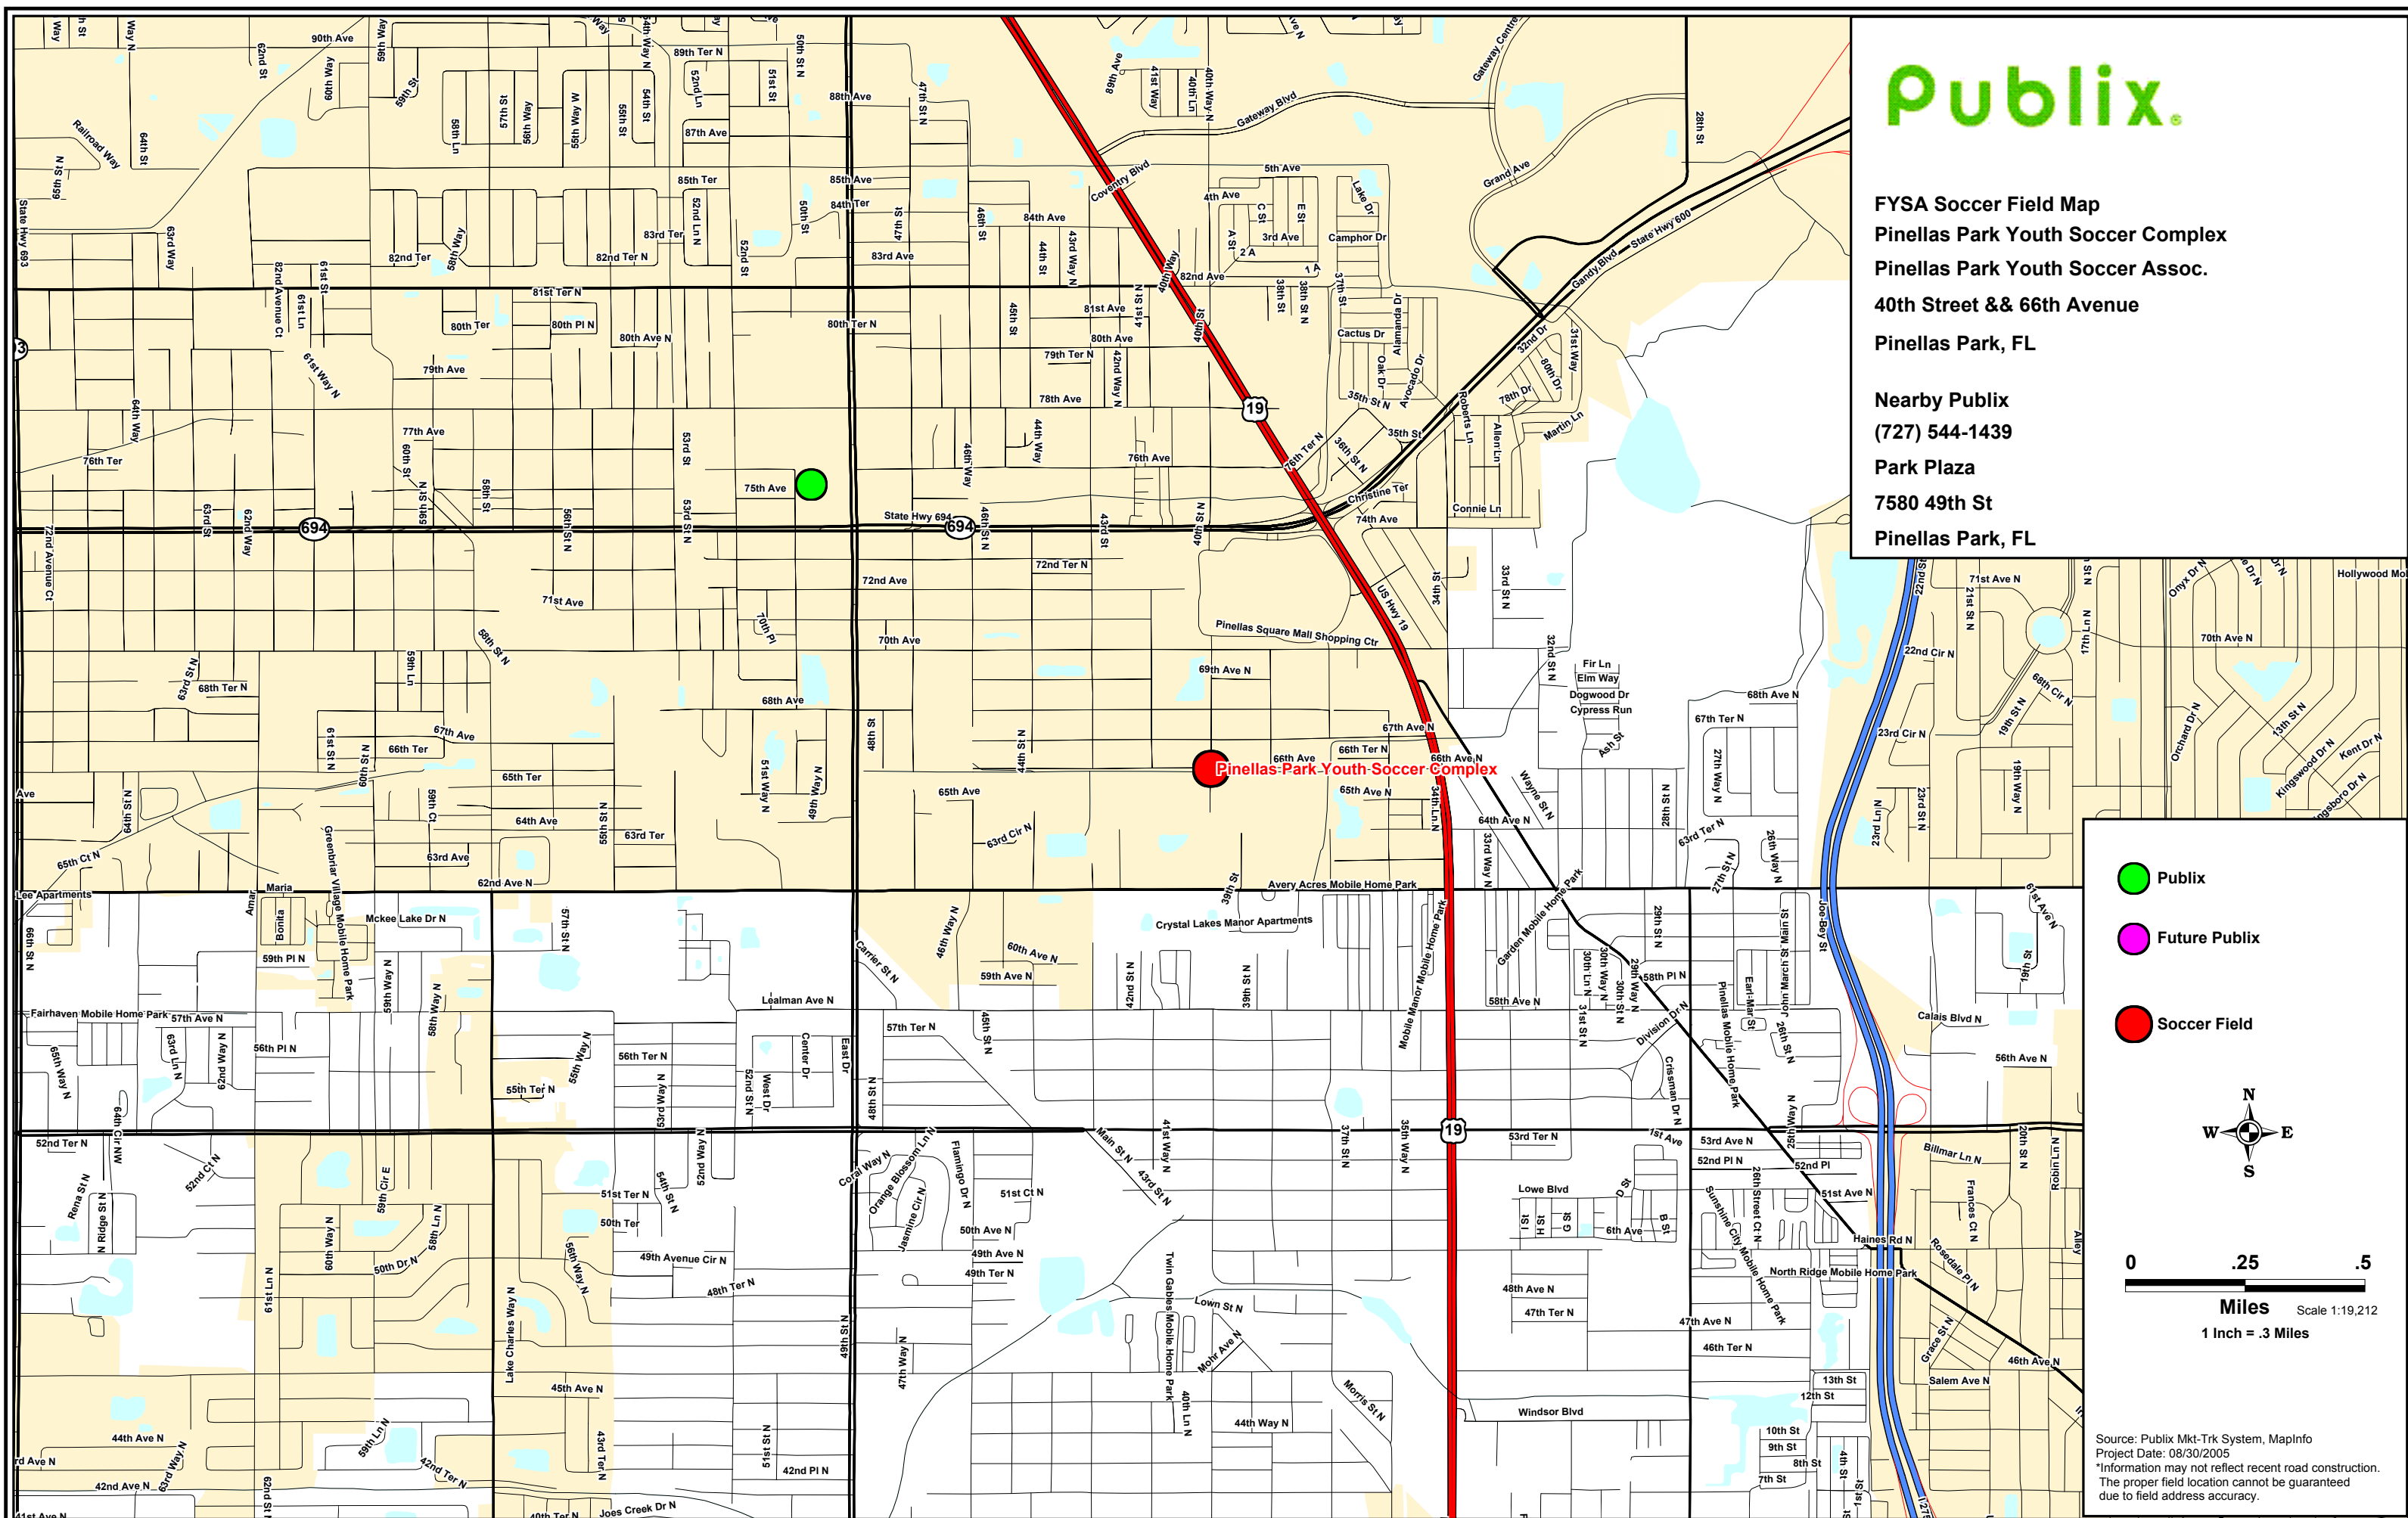

FYSA Soccer Field Map
Pinellas Park Youth Soccer Complex
Pinellas Park Youth Soccer Assoc.
40th Street & 66th Avenue
Pinellas Park, FL

Nearby Publix
(727) 544-1439
Park Plaza
7580 49th St
Pinellas Park, FL

- Publix
- Future Publix
- Soccer Field

Miles Scale 1:19,212
1 Inch = .3 Miles

Source: Publix Mkt-Trk System, MapInfo
Project Date: 08/30/2005
*Information may not reflect recent road construction.
The proper field location cannot be guaranteed due to field address accuracy.