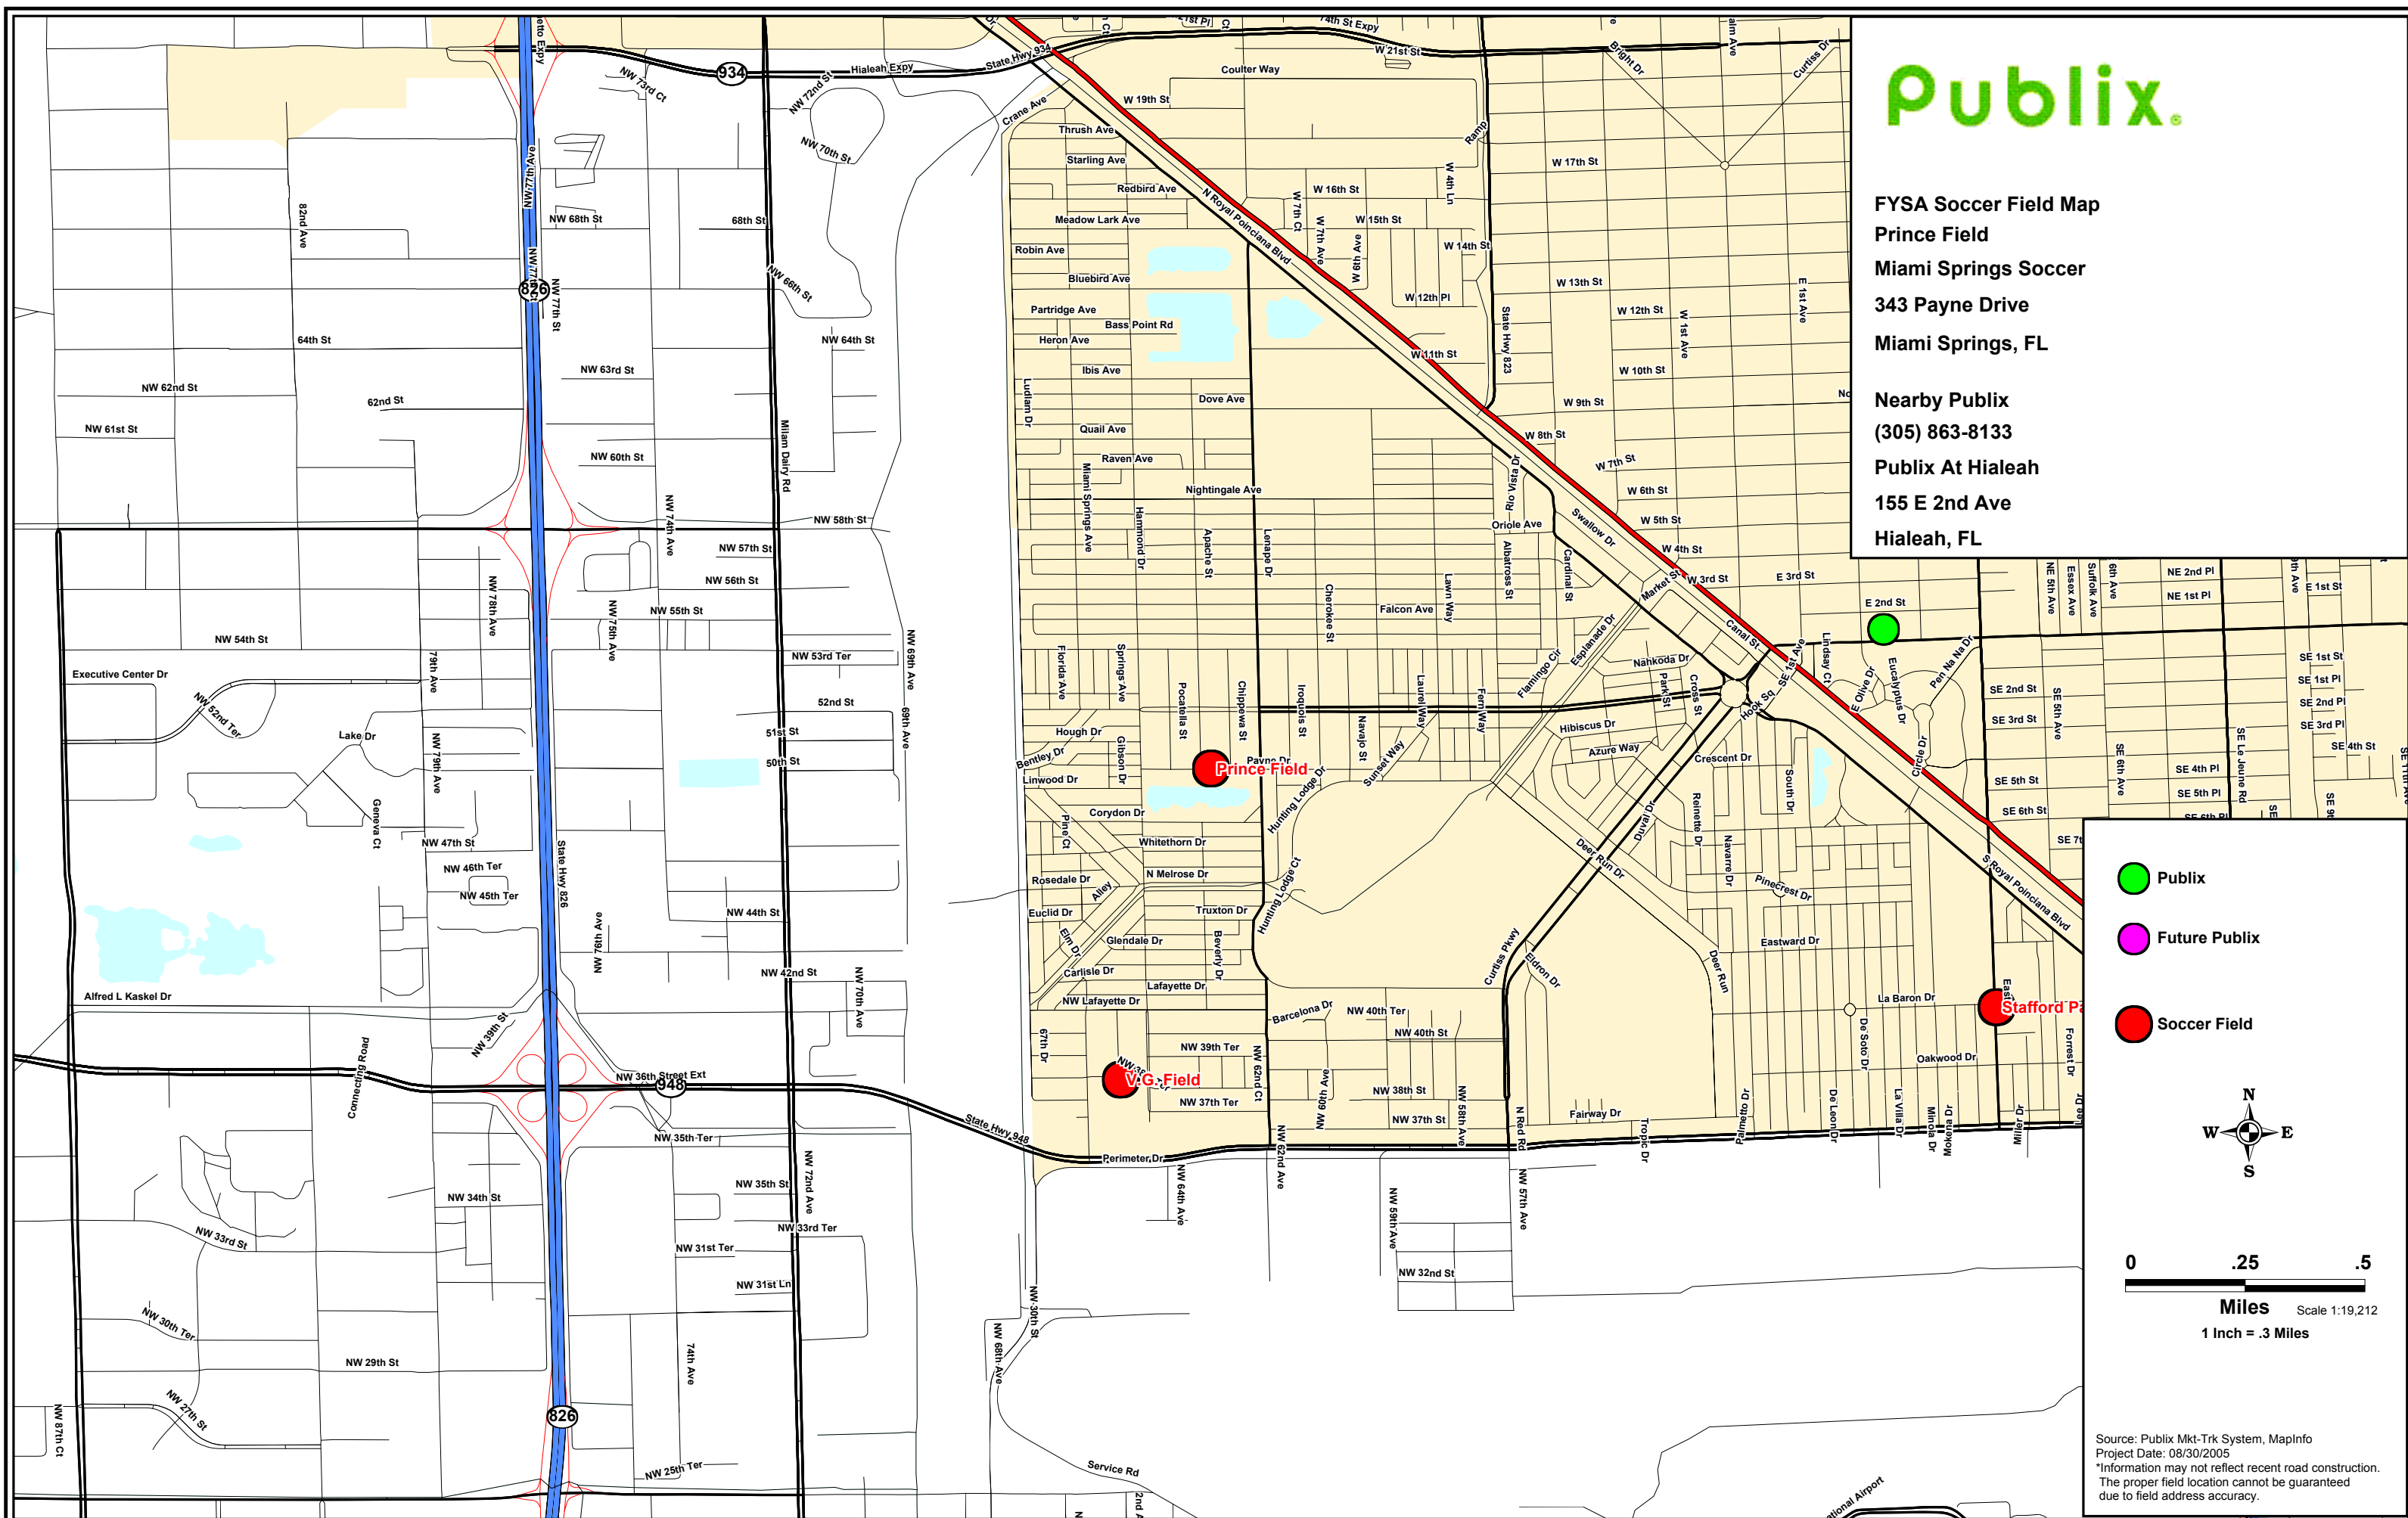

FYSA Soccer Field Map
Prince Field
Miami Springs Soccer
343 Payne Drive
Miami Springs, FL

Nearby Publix
(305) 863-8133
Publix At Hialeah
155 E 2nd Ave
Hialeah, FL

- Publix
- Future Publix
- Soccer Field

Source: Publix Mkt-Trk System, MapInfo
 Project Date: 08/30/2005
 *Information may not reflect recent road construction.
 The proper field location cannot be guaranteed
 due to field address accuracy.