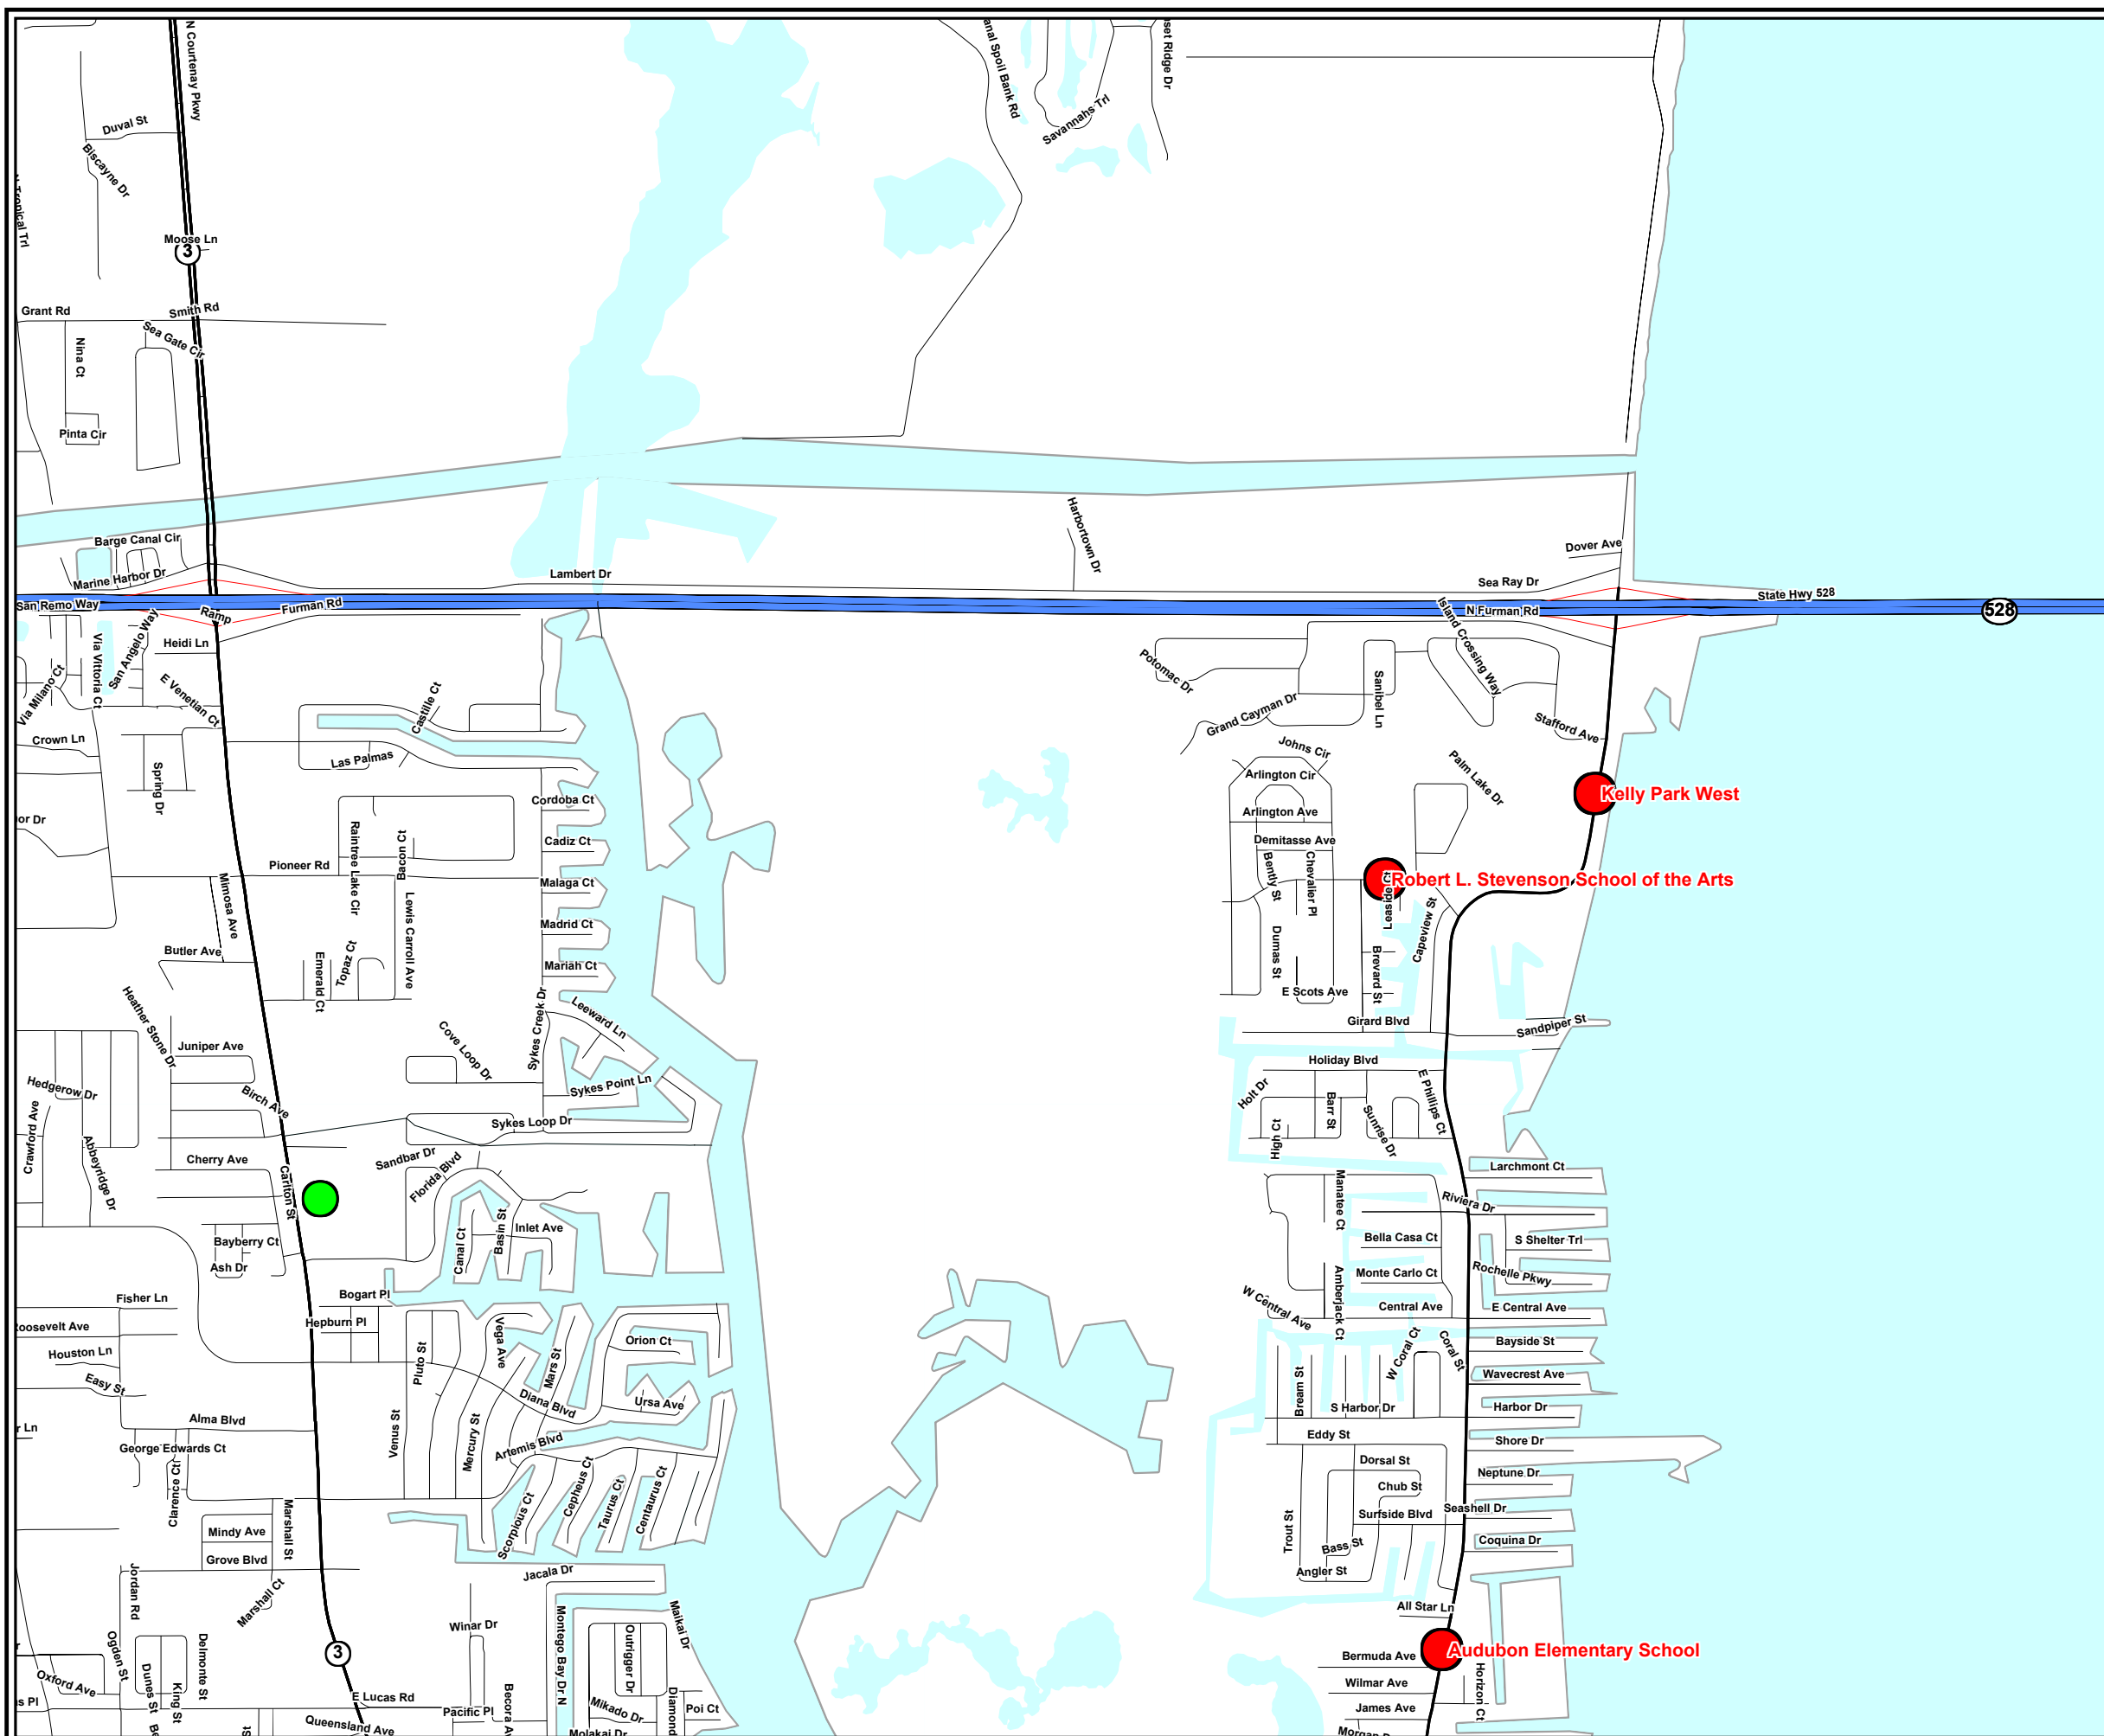

FYSA Soccer Field Map  
Robert L. Stevenson School Of The Arts  
Brevard Youth Soccer  
1450 Martin Blvd.  
Merritt Island, FL

Nearby Publix  
(321) 986-6260  
Merritt Island  
1850 N Courtenay Pkwy  
Merritt Island, FL

-  Publix
-  Future Publix
-  Soccer Field

  
  
**Miles** Scale 1:19,212  
1 Inch = .3 Miles

Source: Publix Mkt-Trk System, MapInfo  
Project Date: 08/30/2005  
\*Information may not reflect recent road construction.  
The proper field location cannot be guaranteed due to field address accuracy.