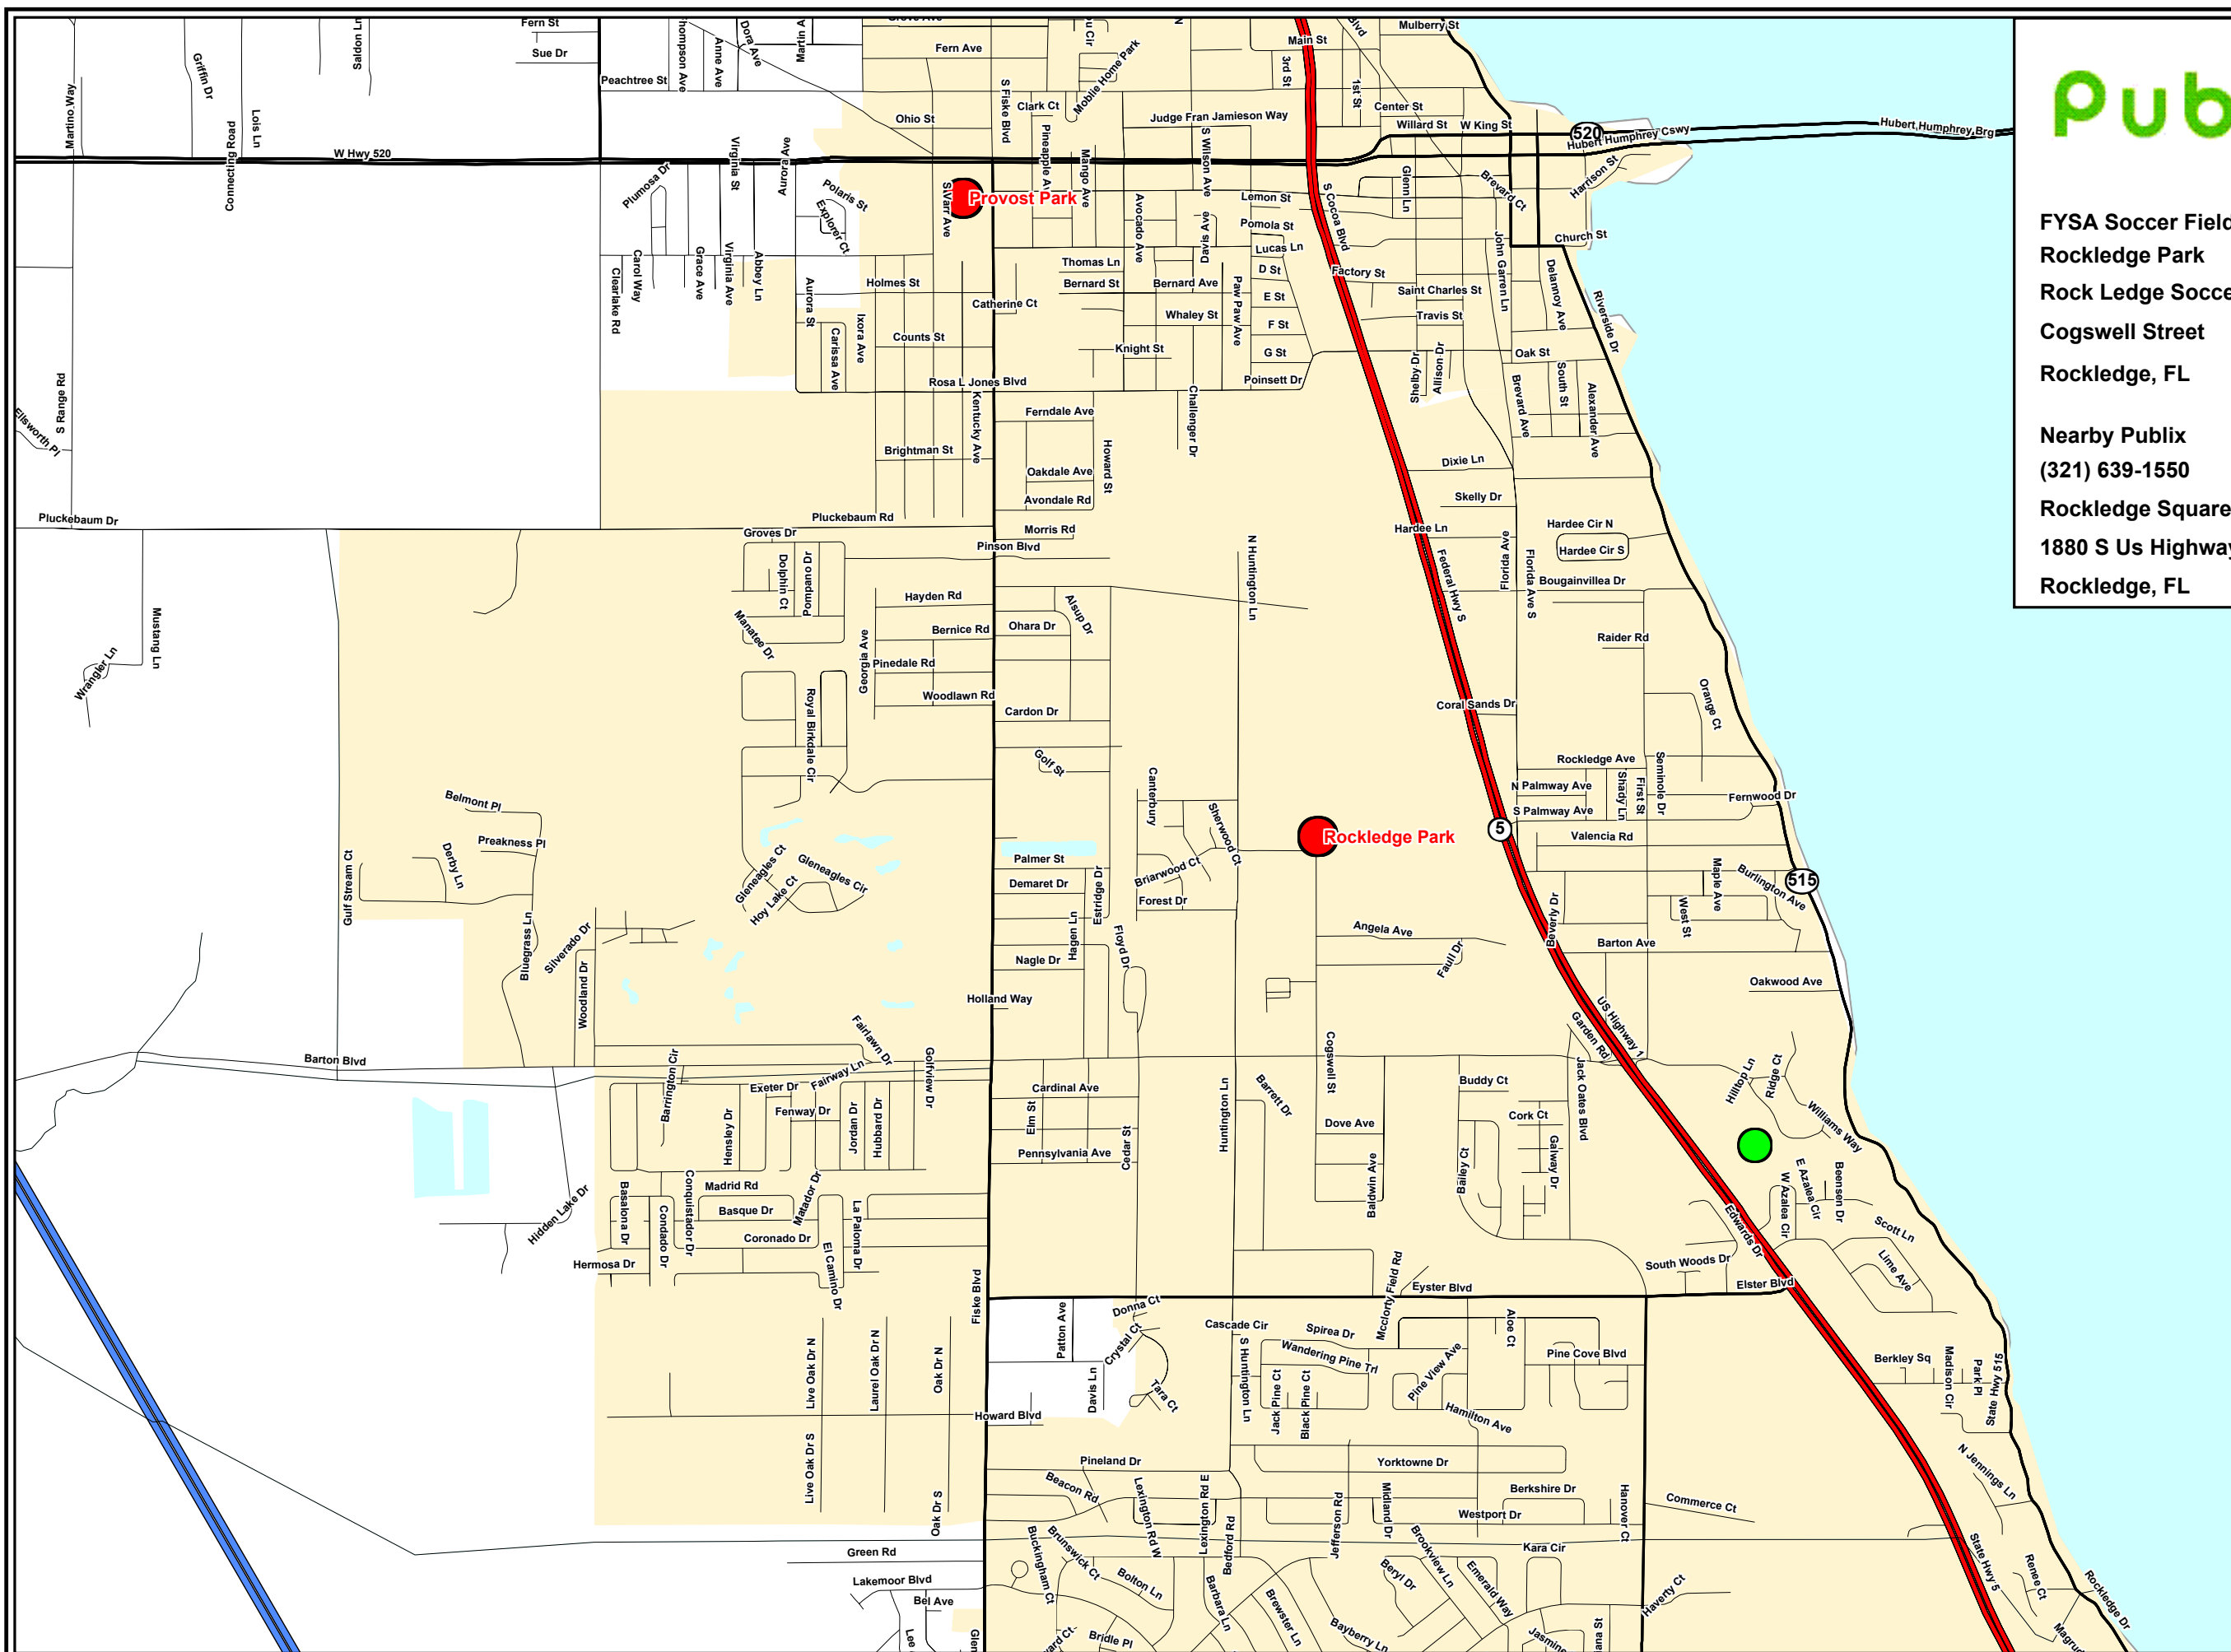

FYSA Soccer Field Map
Rockledge Park
Rock Ledge Soccer Club
Cogswell Street
Rockledge, FL

Nearby Publix
(321) 639-1550
Rockledge Square
1880 S Us Highway 1
Rockledge, FL

- Publix
- Future Publix
- Soccer Field

Miles Scale 1:19,212
1 Inch = .3 Miles

Source: Publix Mkt-Trk System, MapInfo
Project Date: 08/30/2005
*Information may not reflect recent road construction.
The proper field location cannot be guaranteed
due to field address accuracy.