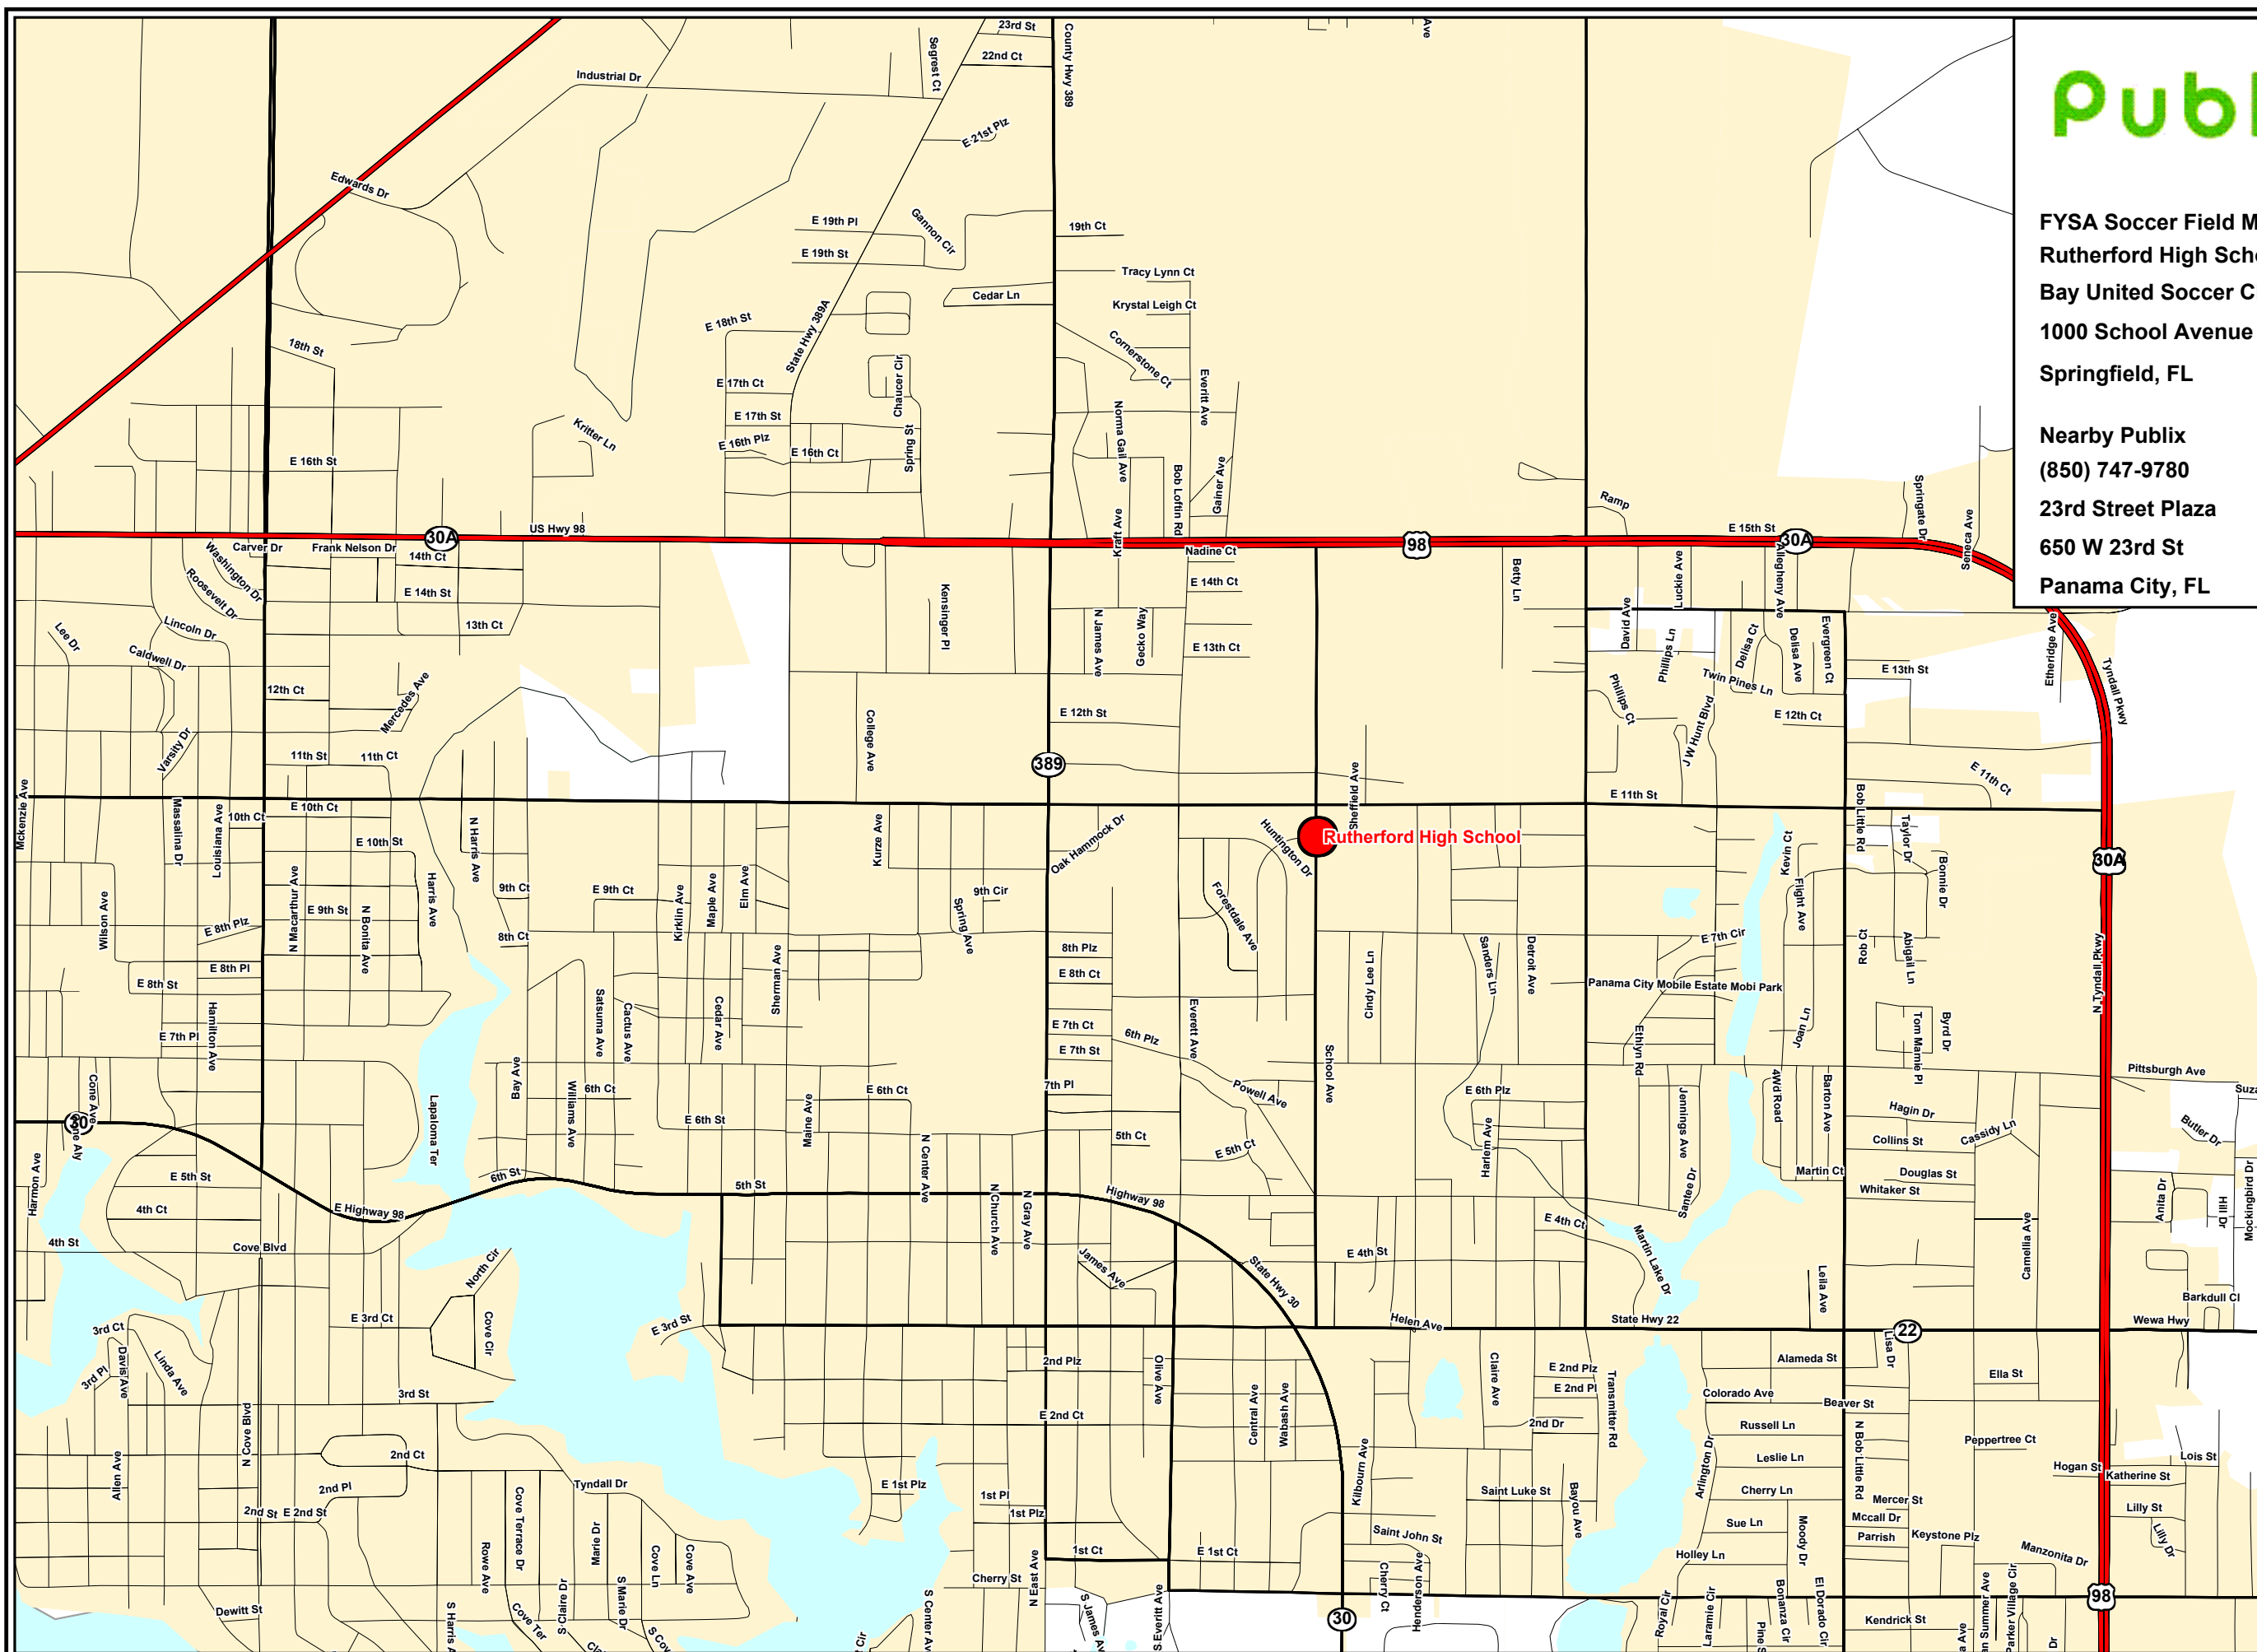

**FYSA Soccer Field Map**  
**Rutherford High School**  
**Bay United Soccer Club**  
**1000 School Avenue**  
**Springfield, FL**

**Nearby Publix**  
**(850) 747-9780**  
**23rd Street Plaza**  
**650 W 23rd St**  
**Panama City, FL**

-  Publix
-  Future Publix
-  Soccer Field

**0 .25 .5**  
**Miles** Scale 1:19,212  
**1 Inch = .3 Miles**

Source: Publix Mkt-Trk System, MapInfo  
 Project Date: 08/30/2005  
 \*Information may not reflect recent road construction.  
 The proper field location cannot be guaranteed due to field address accuracy.