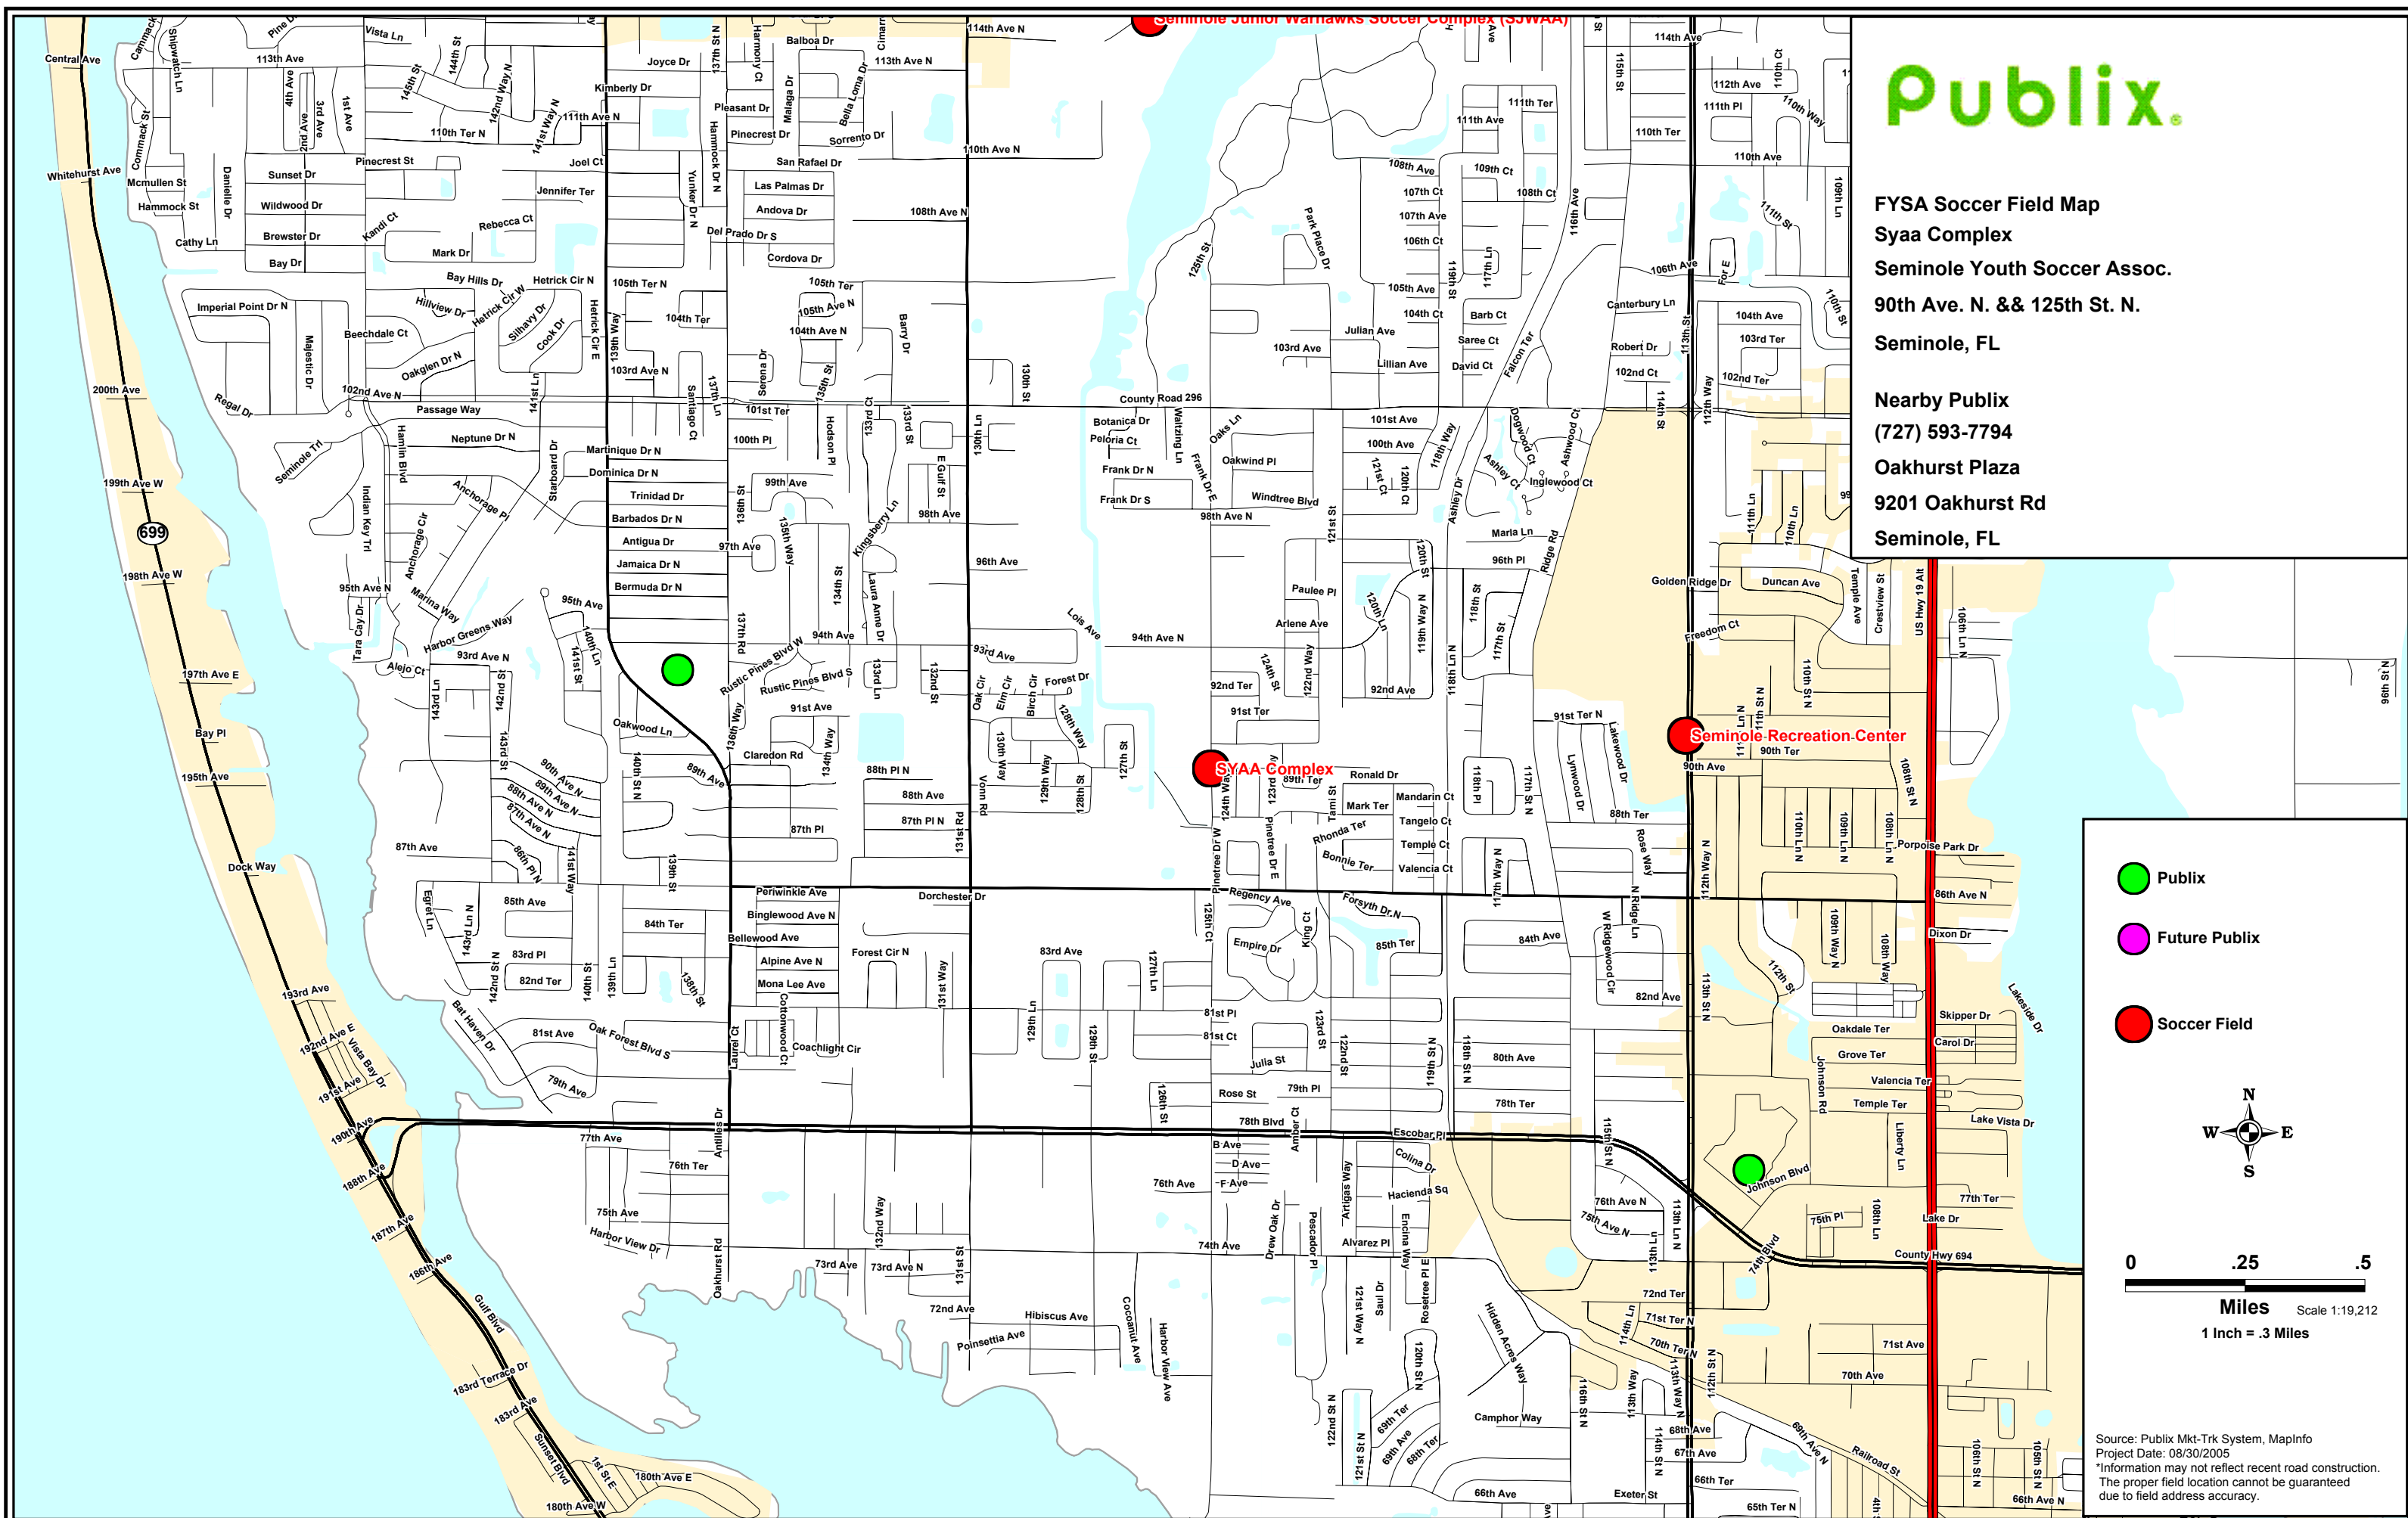

FYSA Soccer Field Map
Syaa Complex
Seminole Youth Soccer Assoc.
90th Ave. N. & 125th St. N.
Seminole, FL

Nearby Publix
(727) 593-7794
Oakhurst Plaza
9201 Oakhurst Rd
Seminole, FL

-  Publix
-  Future Publix
-  Soccer Field

N
W —+— E
S

0 .25 .5
Miles Scale 1:19,212
1 Inch = .3 Miles

Source: Publix Mkt-Trk System, MapInfo
Project Date: 08/30/2005
*Information may not reflect recent road construction.
The proper field location cannot be guaranteed due to field address accuracy.