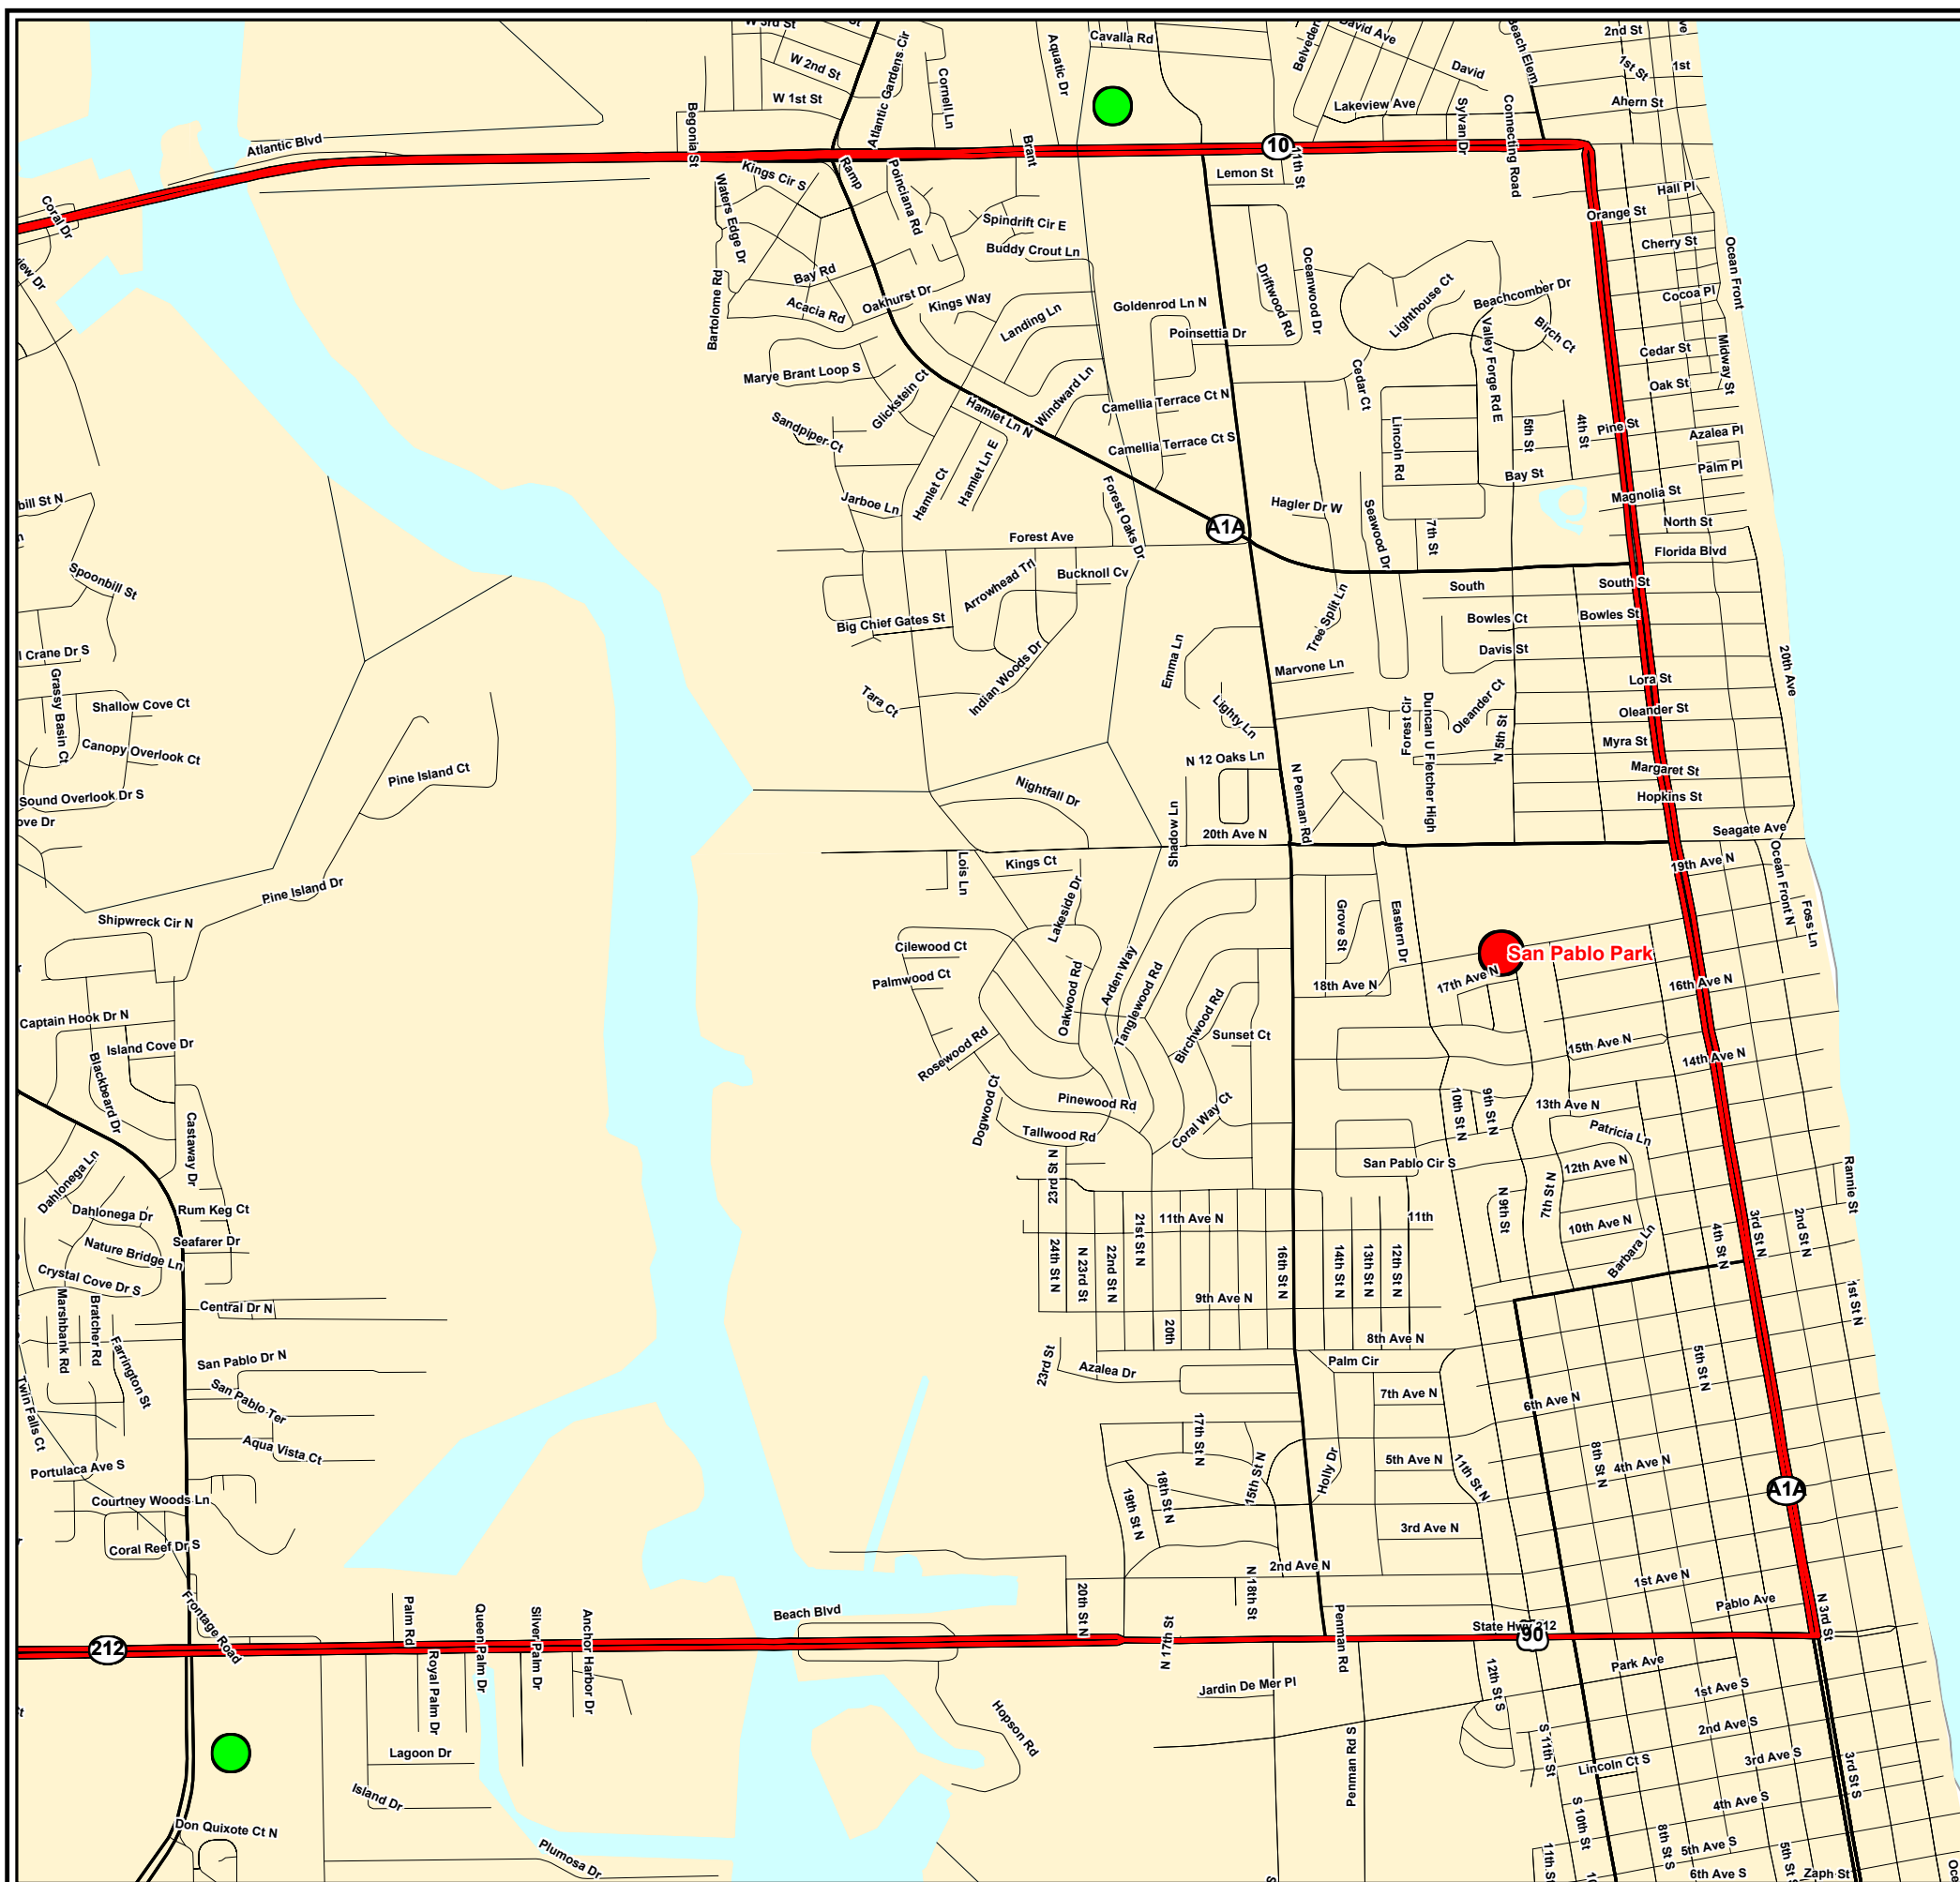

FYSA Soccer Field Map

San Pablo Park

Putnam County United Soccer Assoc.

820 18th Ave N.

Jacksonville Bch., FL

Nearby Publix

(904) 249-0822

Atlantic Village

985 Atlantic Blvd

Atlantic Beach, FL

-  Publix
-  Future Publix
-  Soccer Field

Miles Scale 1:19,212
1 Inch = .3 Miles

Source: Publix Mkt-Trk System, MapInfo
Project Date: 08/30/2005
*Information may not reflect recent road construction.
The proper field location cannot be guaranteed due to field address accuracy.