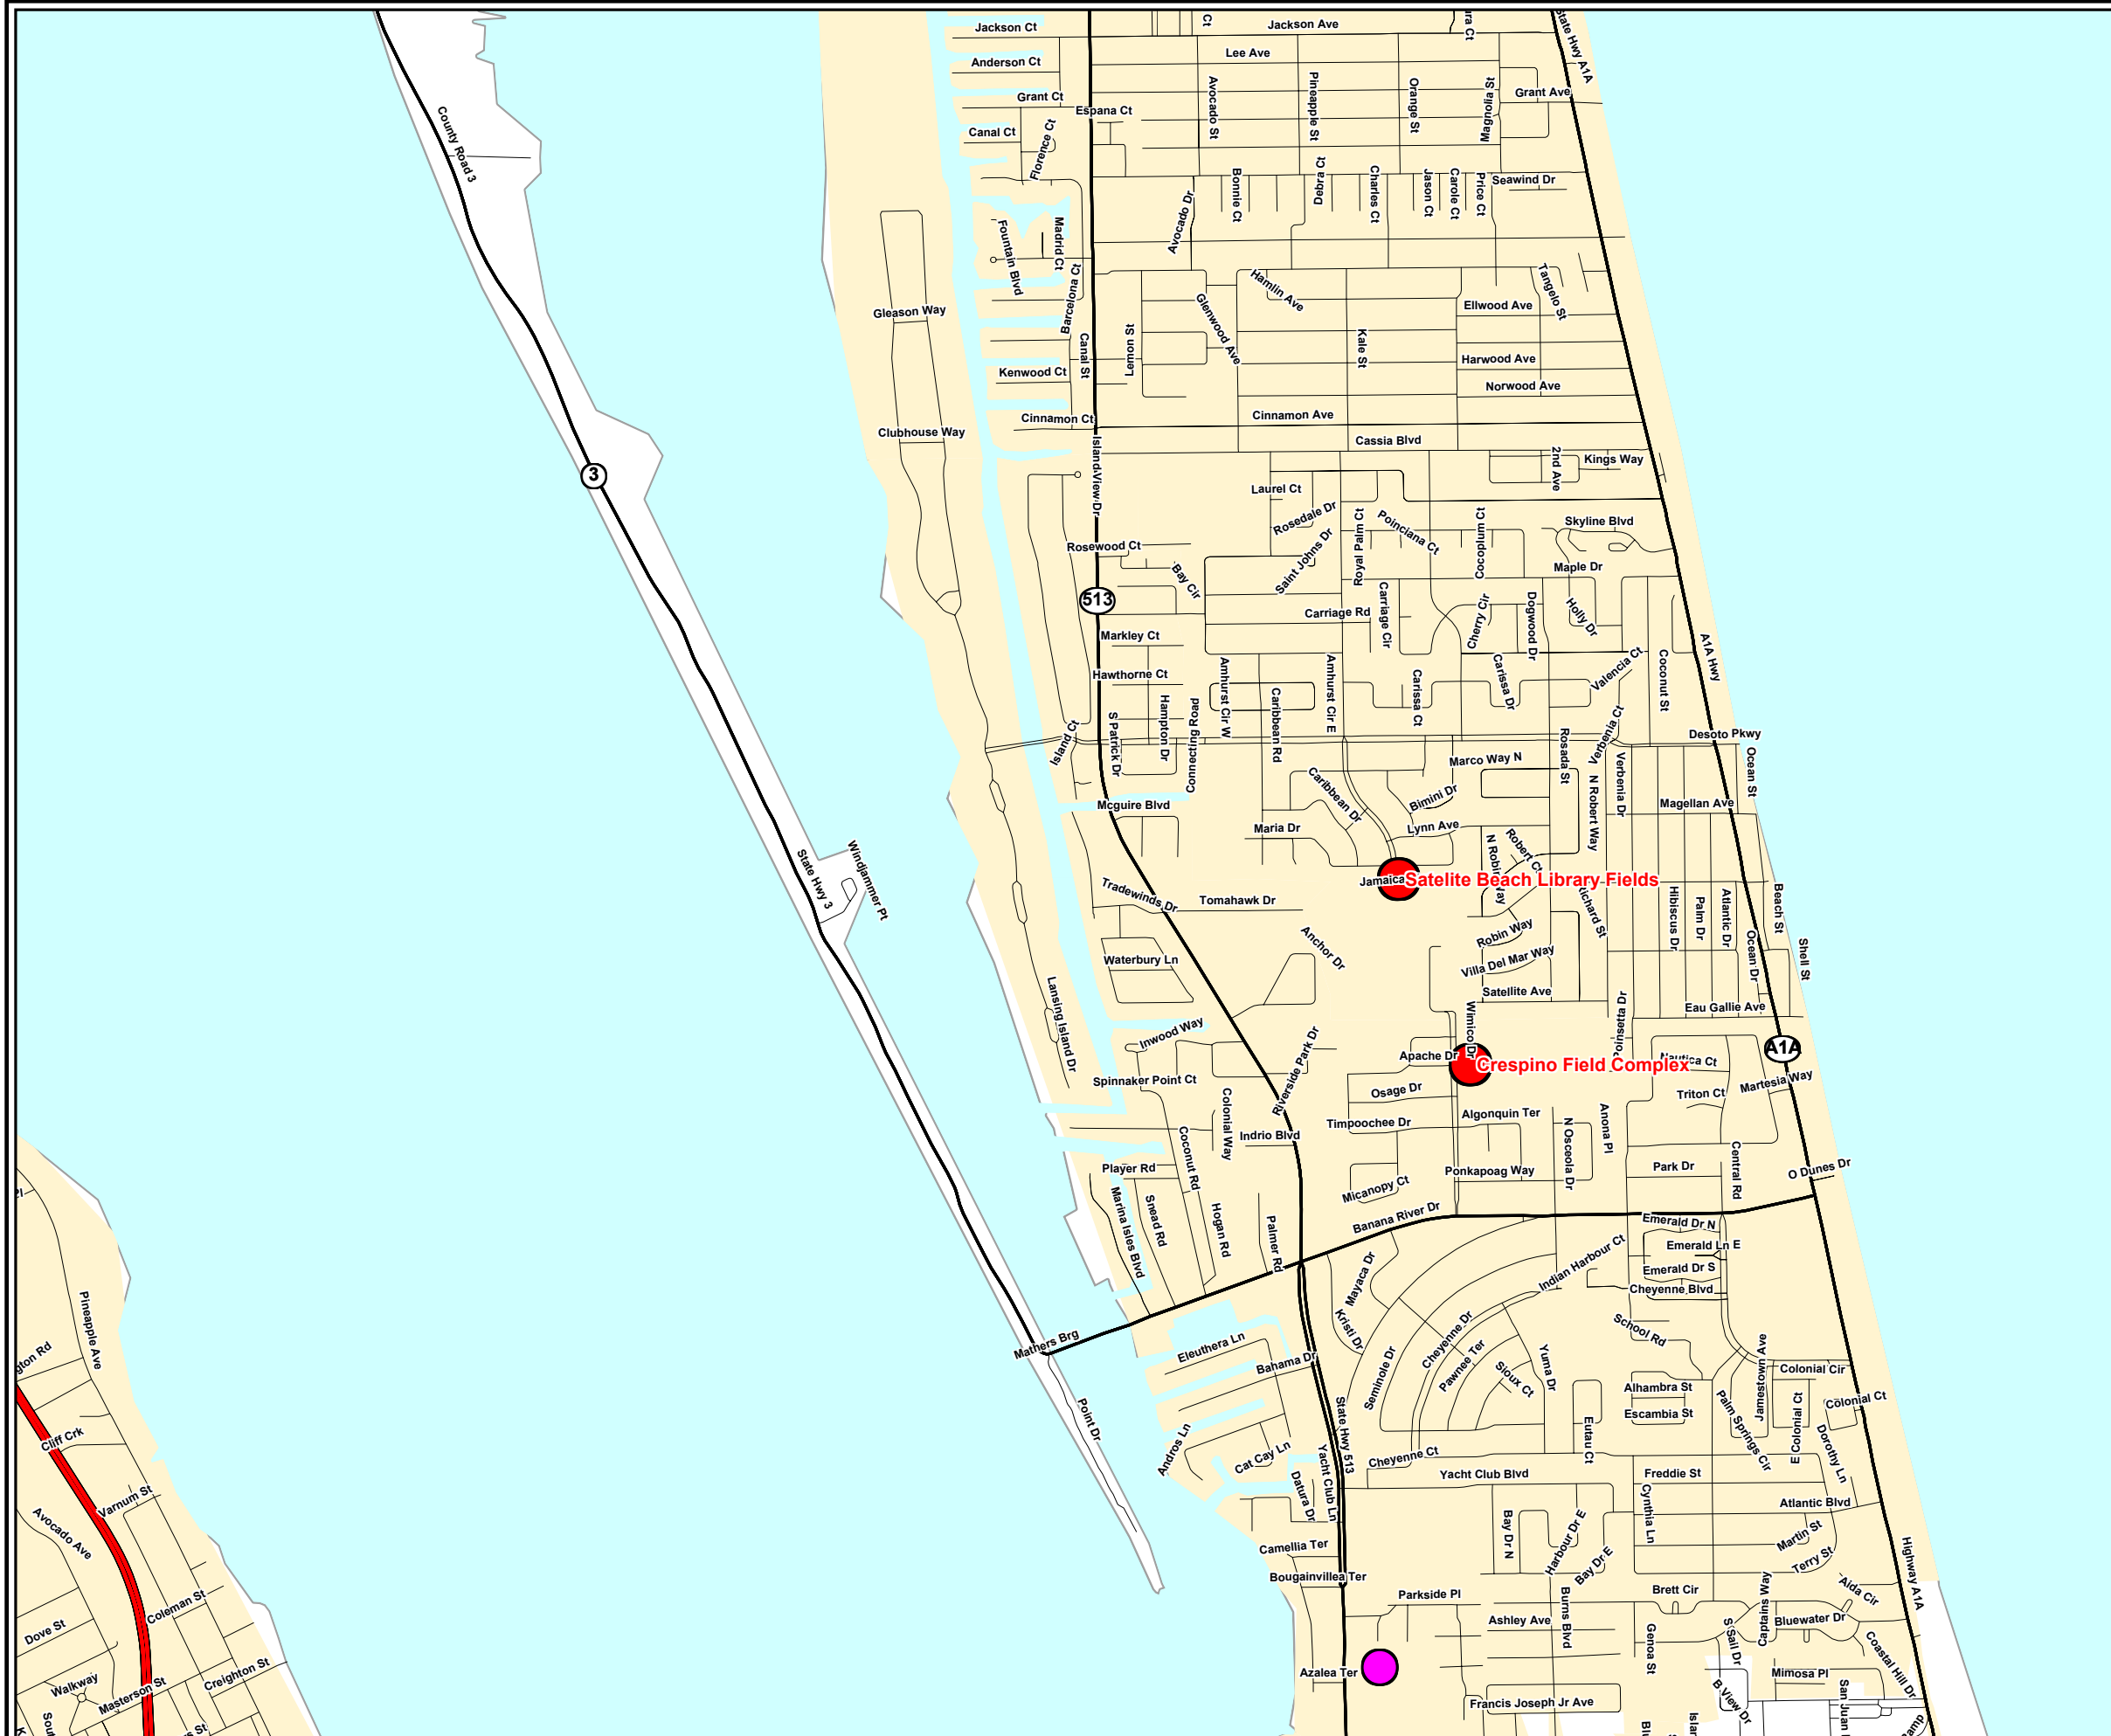

FYSA Soccer Field Map
Satellite Beach Library Fields
Satellite Beach Soccer Club
751 Jamaica Blvd.
Satellite Beach, FL

Nearby Publix
(321) 773-0866
Atlantic Plaza
1024 Highway A1a Ste 102
Satellite Beach, FL

- Publix
- Future Publix
- Soccer Field

Source: Publix Mkt-Trk System, MapInfo
Project Date: 08/30/2005
*Information may not reflect recent road construction.
The proper field location cannot be guaranteed
due to field address accuracy.