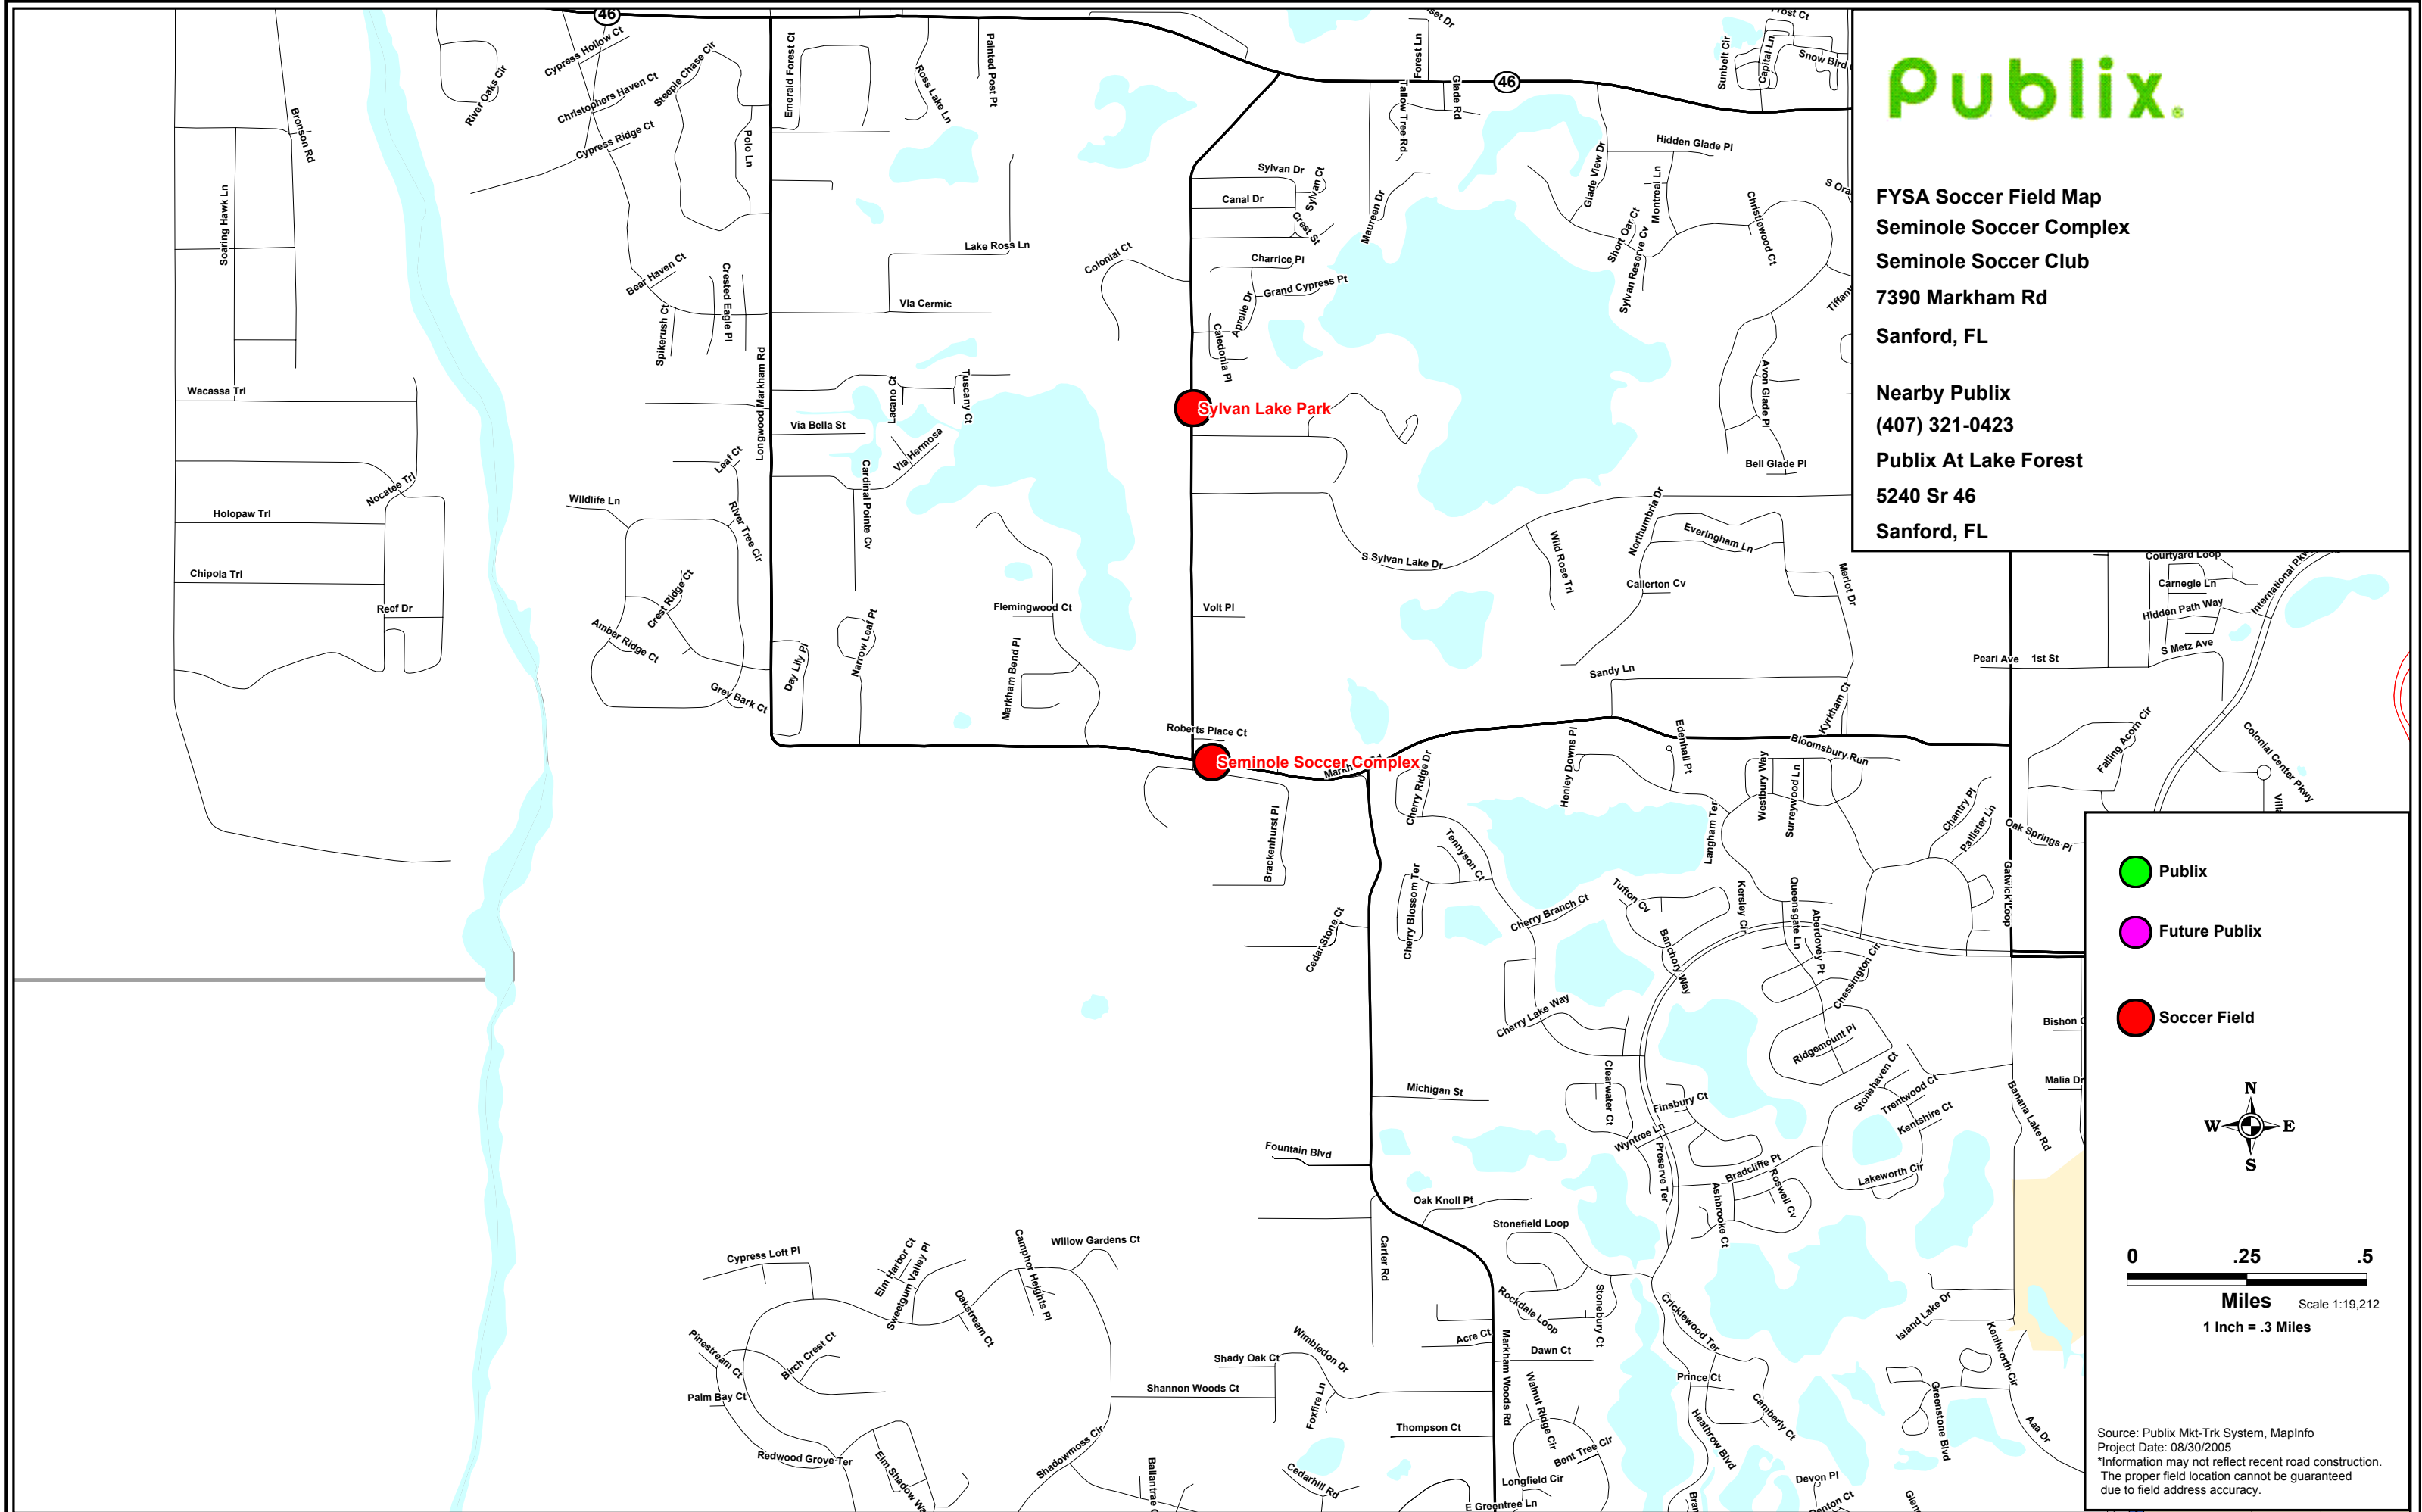

FYSA Soccer Field Map
Seminole Soccer Complex
Seminole Soccer Club
7390 Markham Rd
Sanford, FL

Nearby Publix
(407) 321-0423
Publix At Lake Forest
5240 Sr 46
Sanford, FL

Legend

- Publix
- Future Publix
- Soccer Field

Scale

0 .25 .5
Miles Scale 1:19,212
 1 Inch = .3 Miles

Source: Publix Mkt-Trk System, MapInfo
 Project Date: 08/30/2005
 *Information may not reflect recent road construction.
 The proper field location cannot be guaranteed due to field address accuracy.