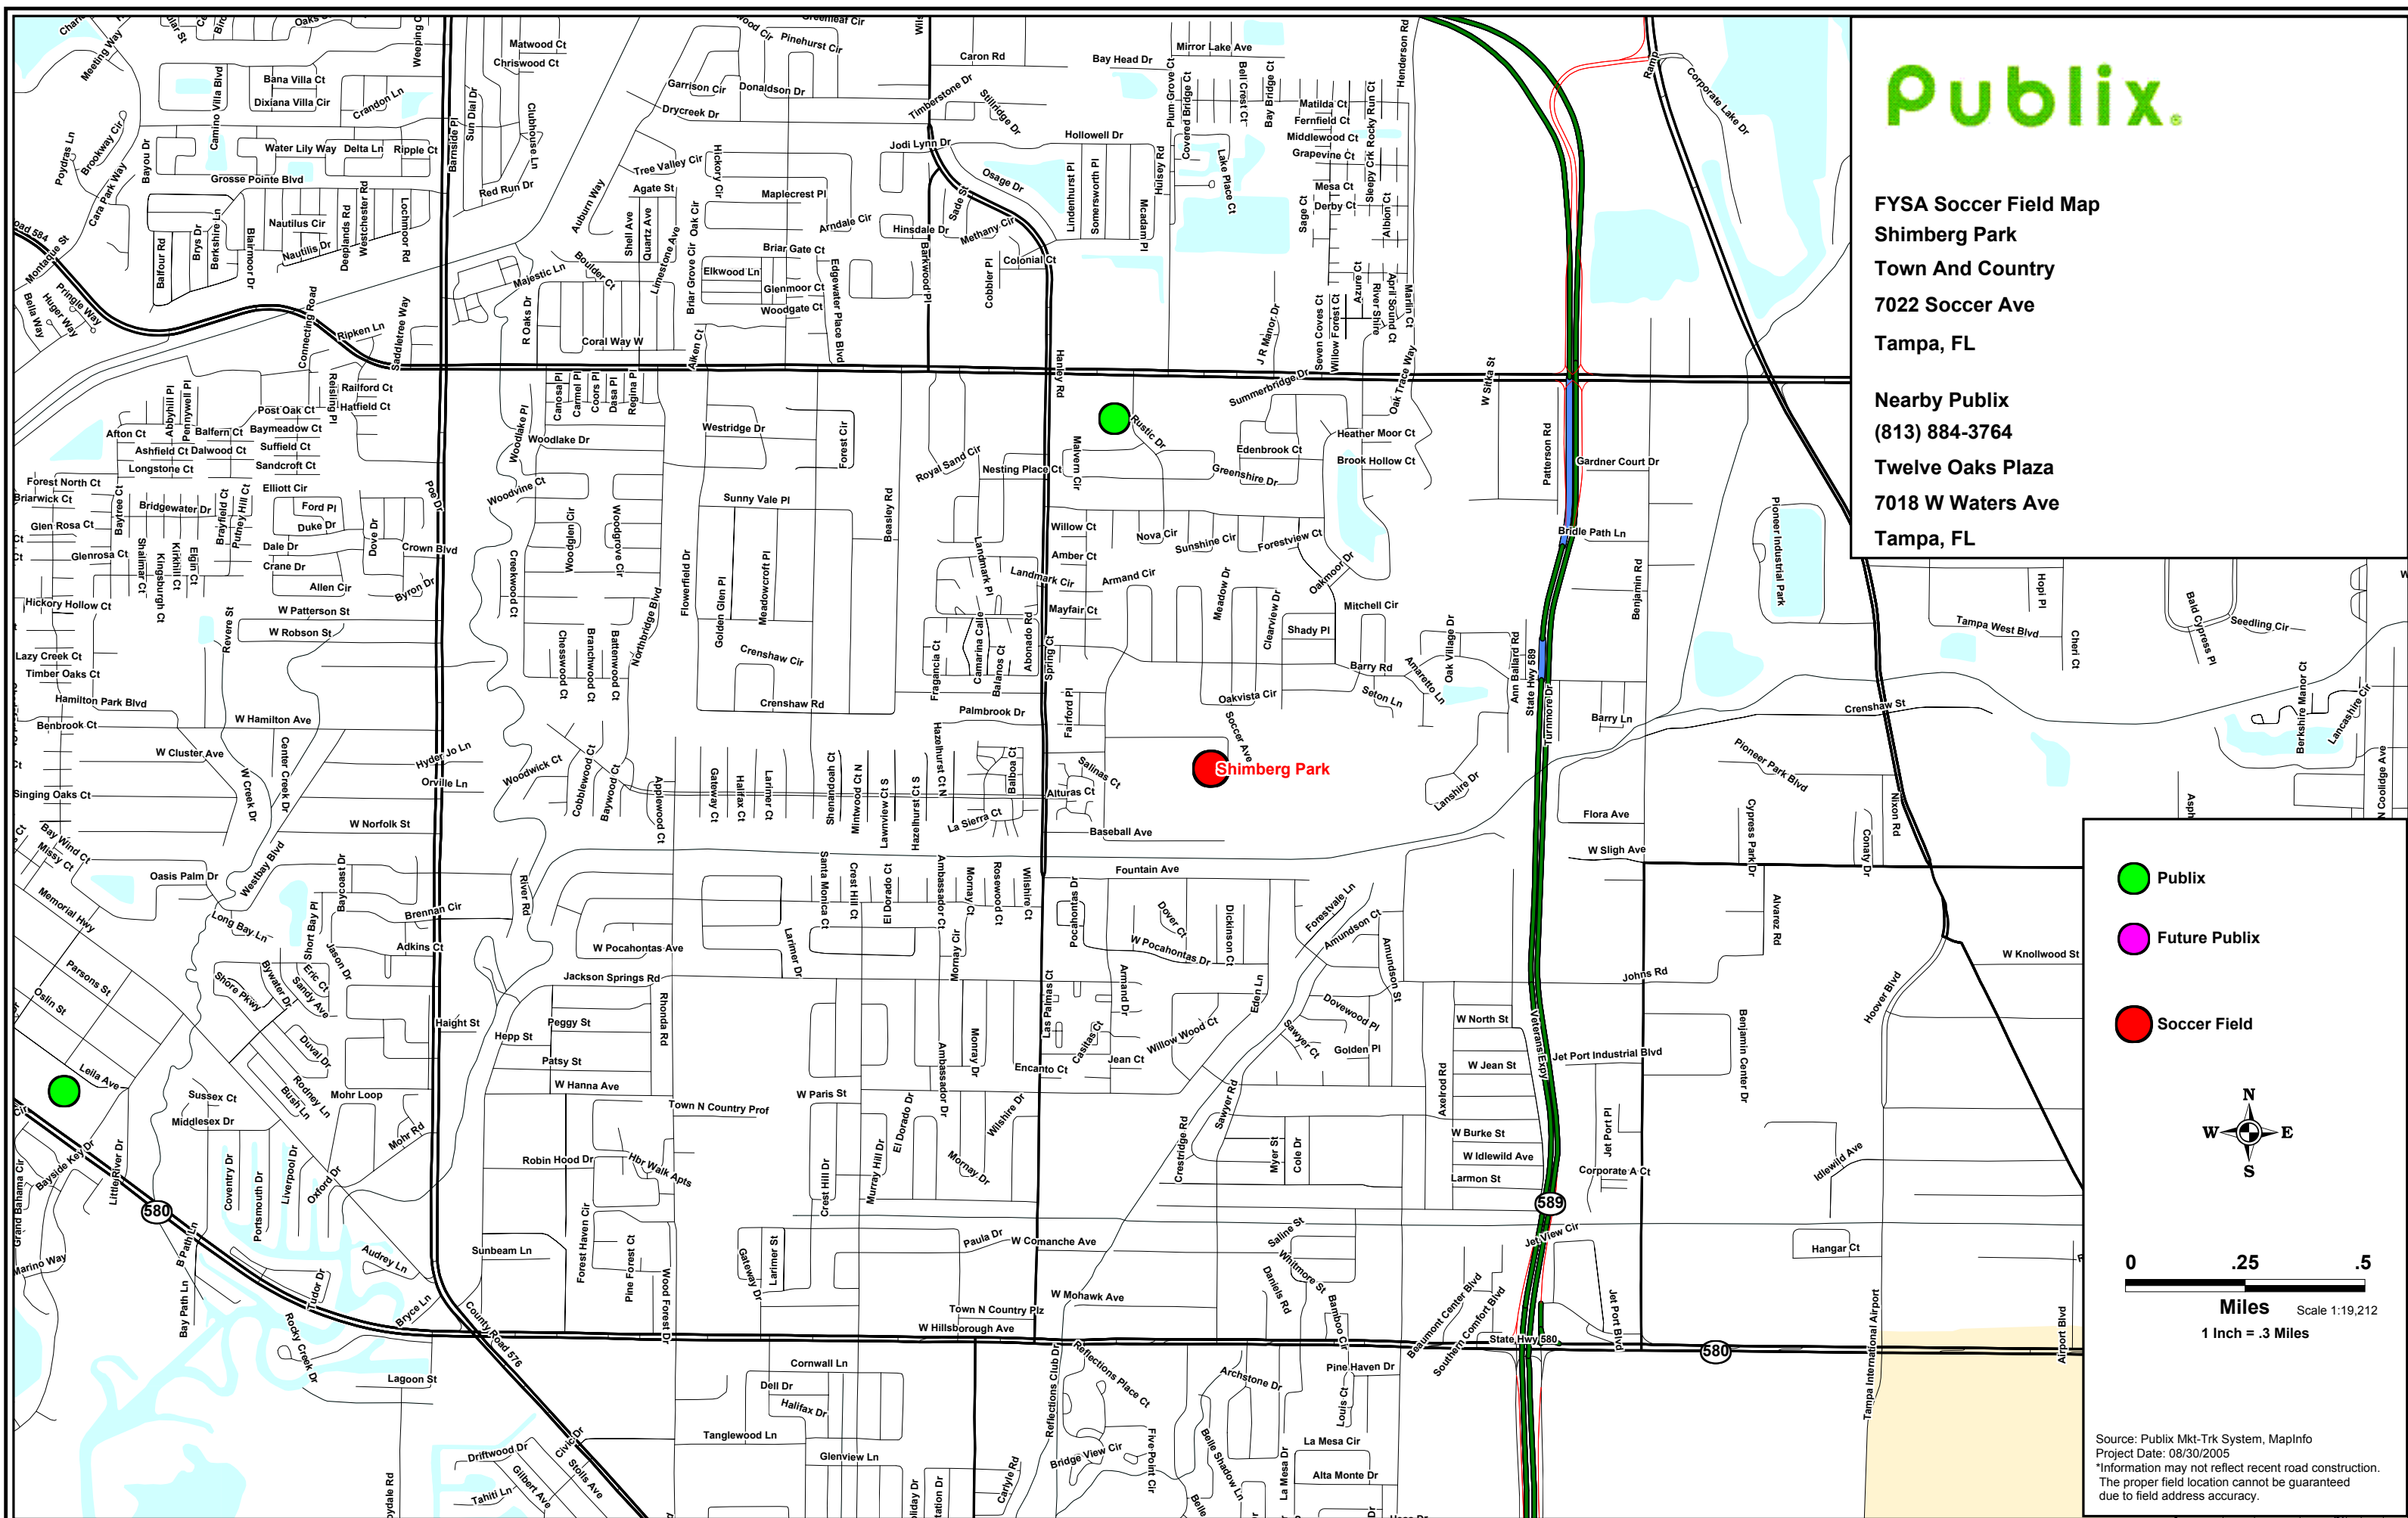

FYSA Soccer Field Map
Shimberg Park
Town And Country
7022 Soccer Ave
Tampa, FL

Nearby Publix
(813) 884-3764
Twelve Oaks Plaza
7018 W Waters Ave
Tampa, FL

- Publix
- Future Publix
- Soccer Field

Source: Publix Mkt-Trk System, MapInfo
Project Date: 08/30/2005
*Information may not reflect recent road construction.
The proper field location cannot be guaranteed
due to field address accuracy.