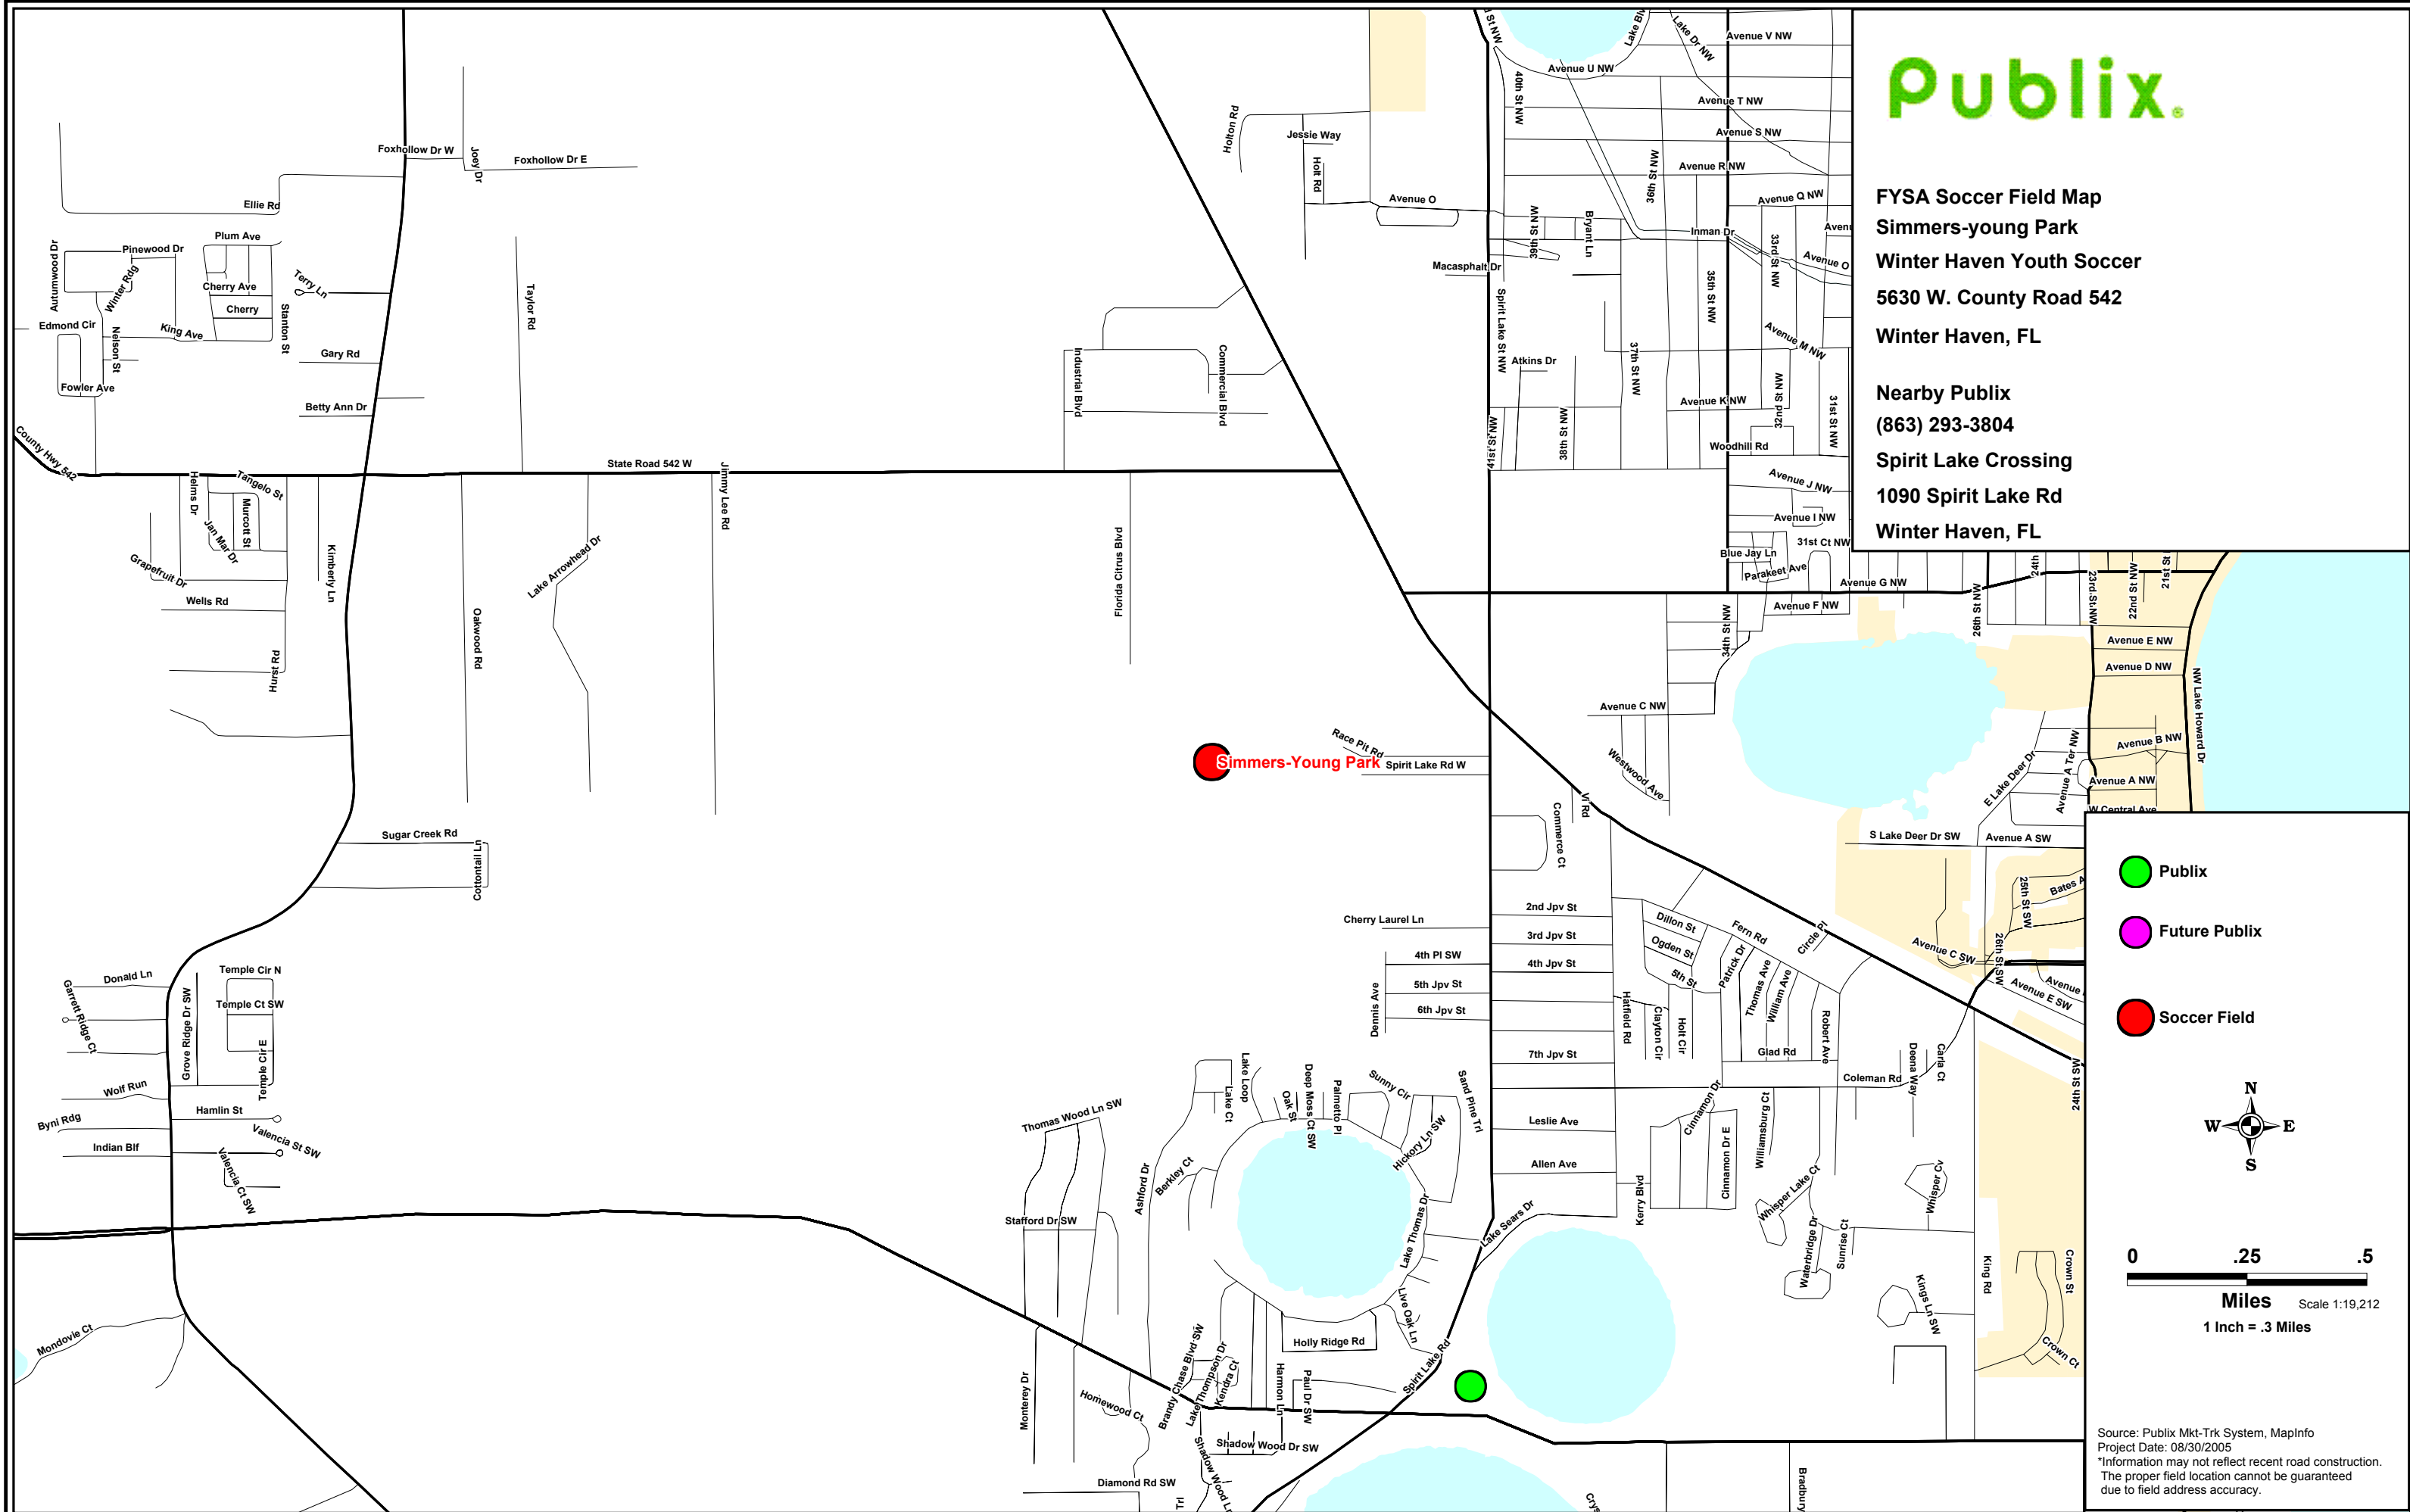

FYSA Soccer Field Map
Simmers-young Park
Winter Haven Youth Soccer
5630 W. County Road 542
Winter Haven, FL

Nearby Publix
(863) 293-3804
Spirit Lake Crossing
1090 Spirit Lake Rd
Winter Haven, FL

-  Publix
-  Future Publix
-  Soccer Field

Source: Publix Mkt-Trk System, MapInfo
 Project Date: 08/30/2005
 *Information may not reflect recent road construction.
 The proper field location cannot be guaranteed due to field address accuracy.