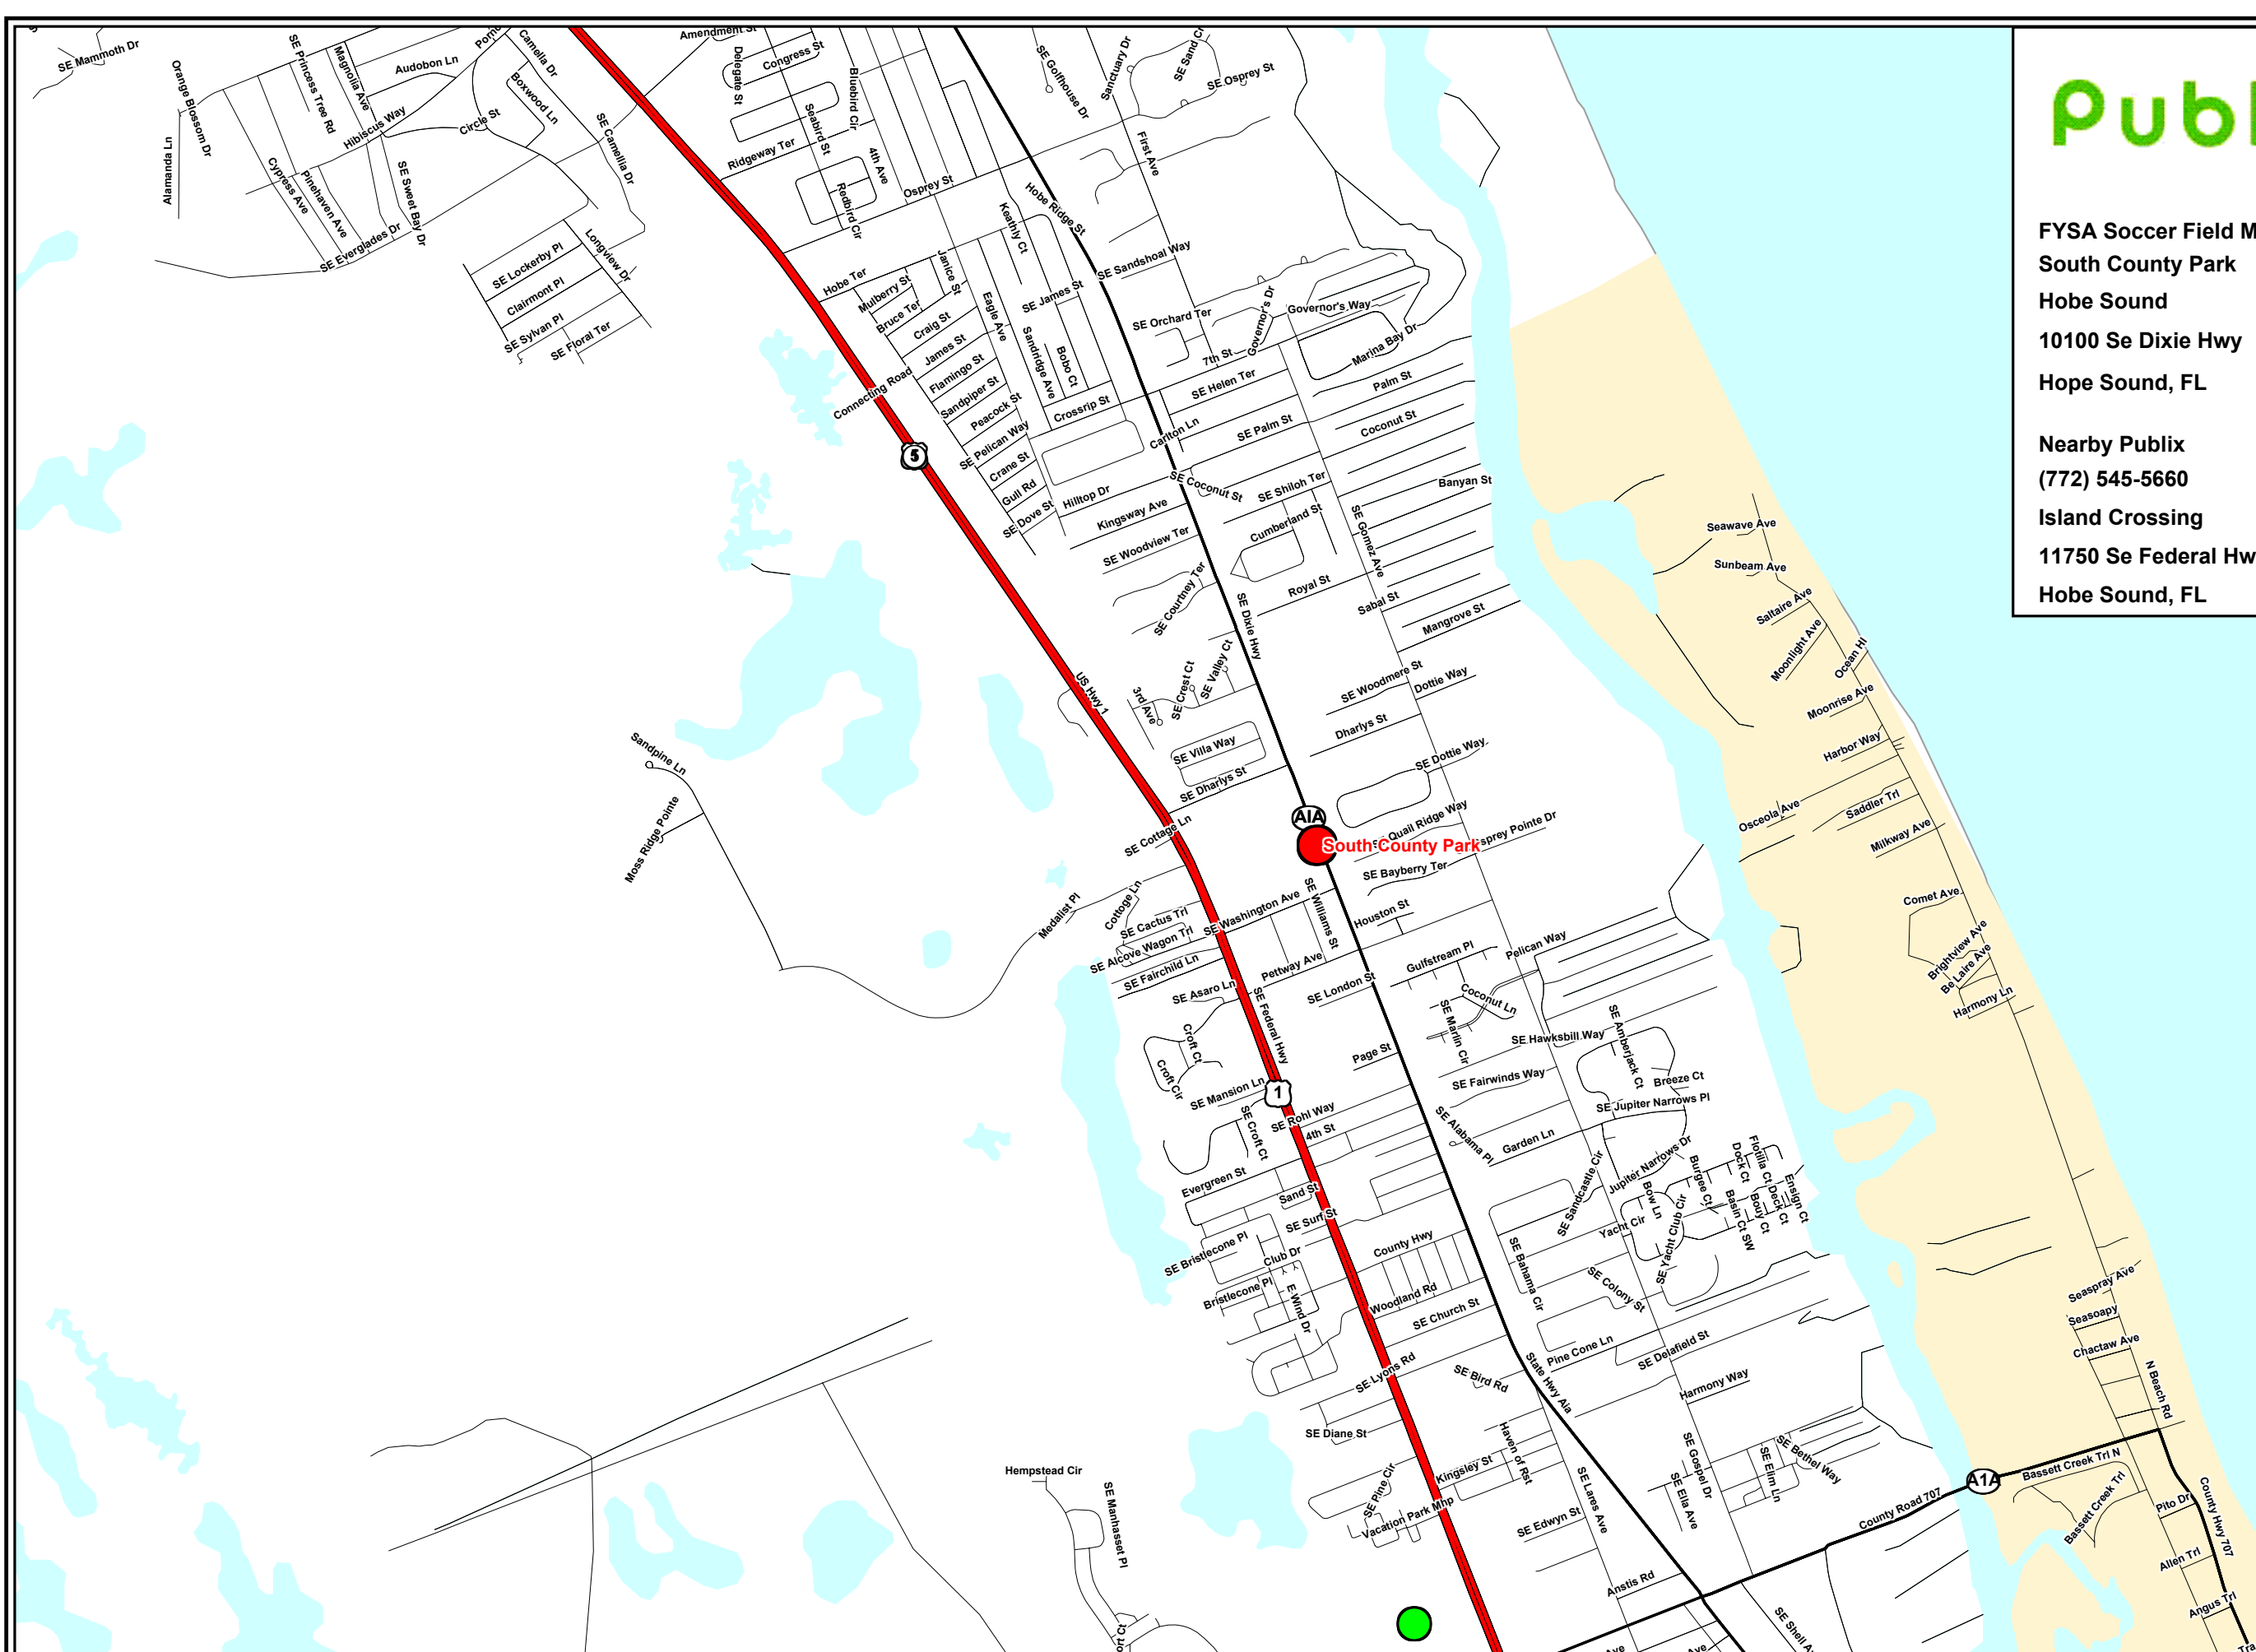

**FYSA Soccer Field Map**

**South County Park**

**Hobe Sound**

**10100 Se Dixie Hwy**

**Hope Sound, FL**

**Nearby Publix**

**(772) 545-5660**

**Island Crossing**

**11750 Se Federal Hwy**

**Hobe Sound, FL**

-  Publix
-  Future Publix
-  Soccer Field

N  
E  
S  
W

0 .25 .5  
Miles Scale 1:19,212  
1 Inch = .3 Miles

Source: Publix Mkt-Trk System, MapInfo  
Project Date: 08/30/2005  
\*Information may not reflect recent road construction.  
The proper field location cannot be guaranteed due to field address accuracy.