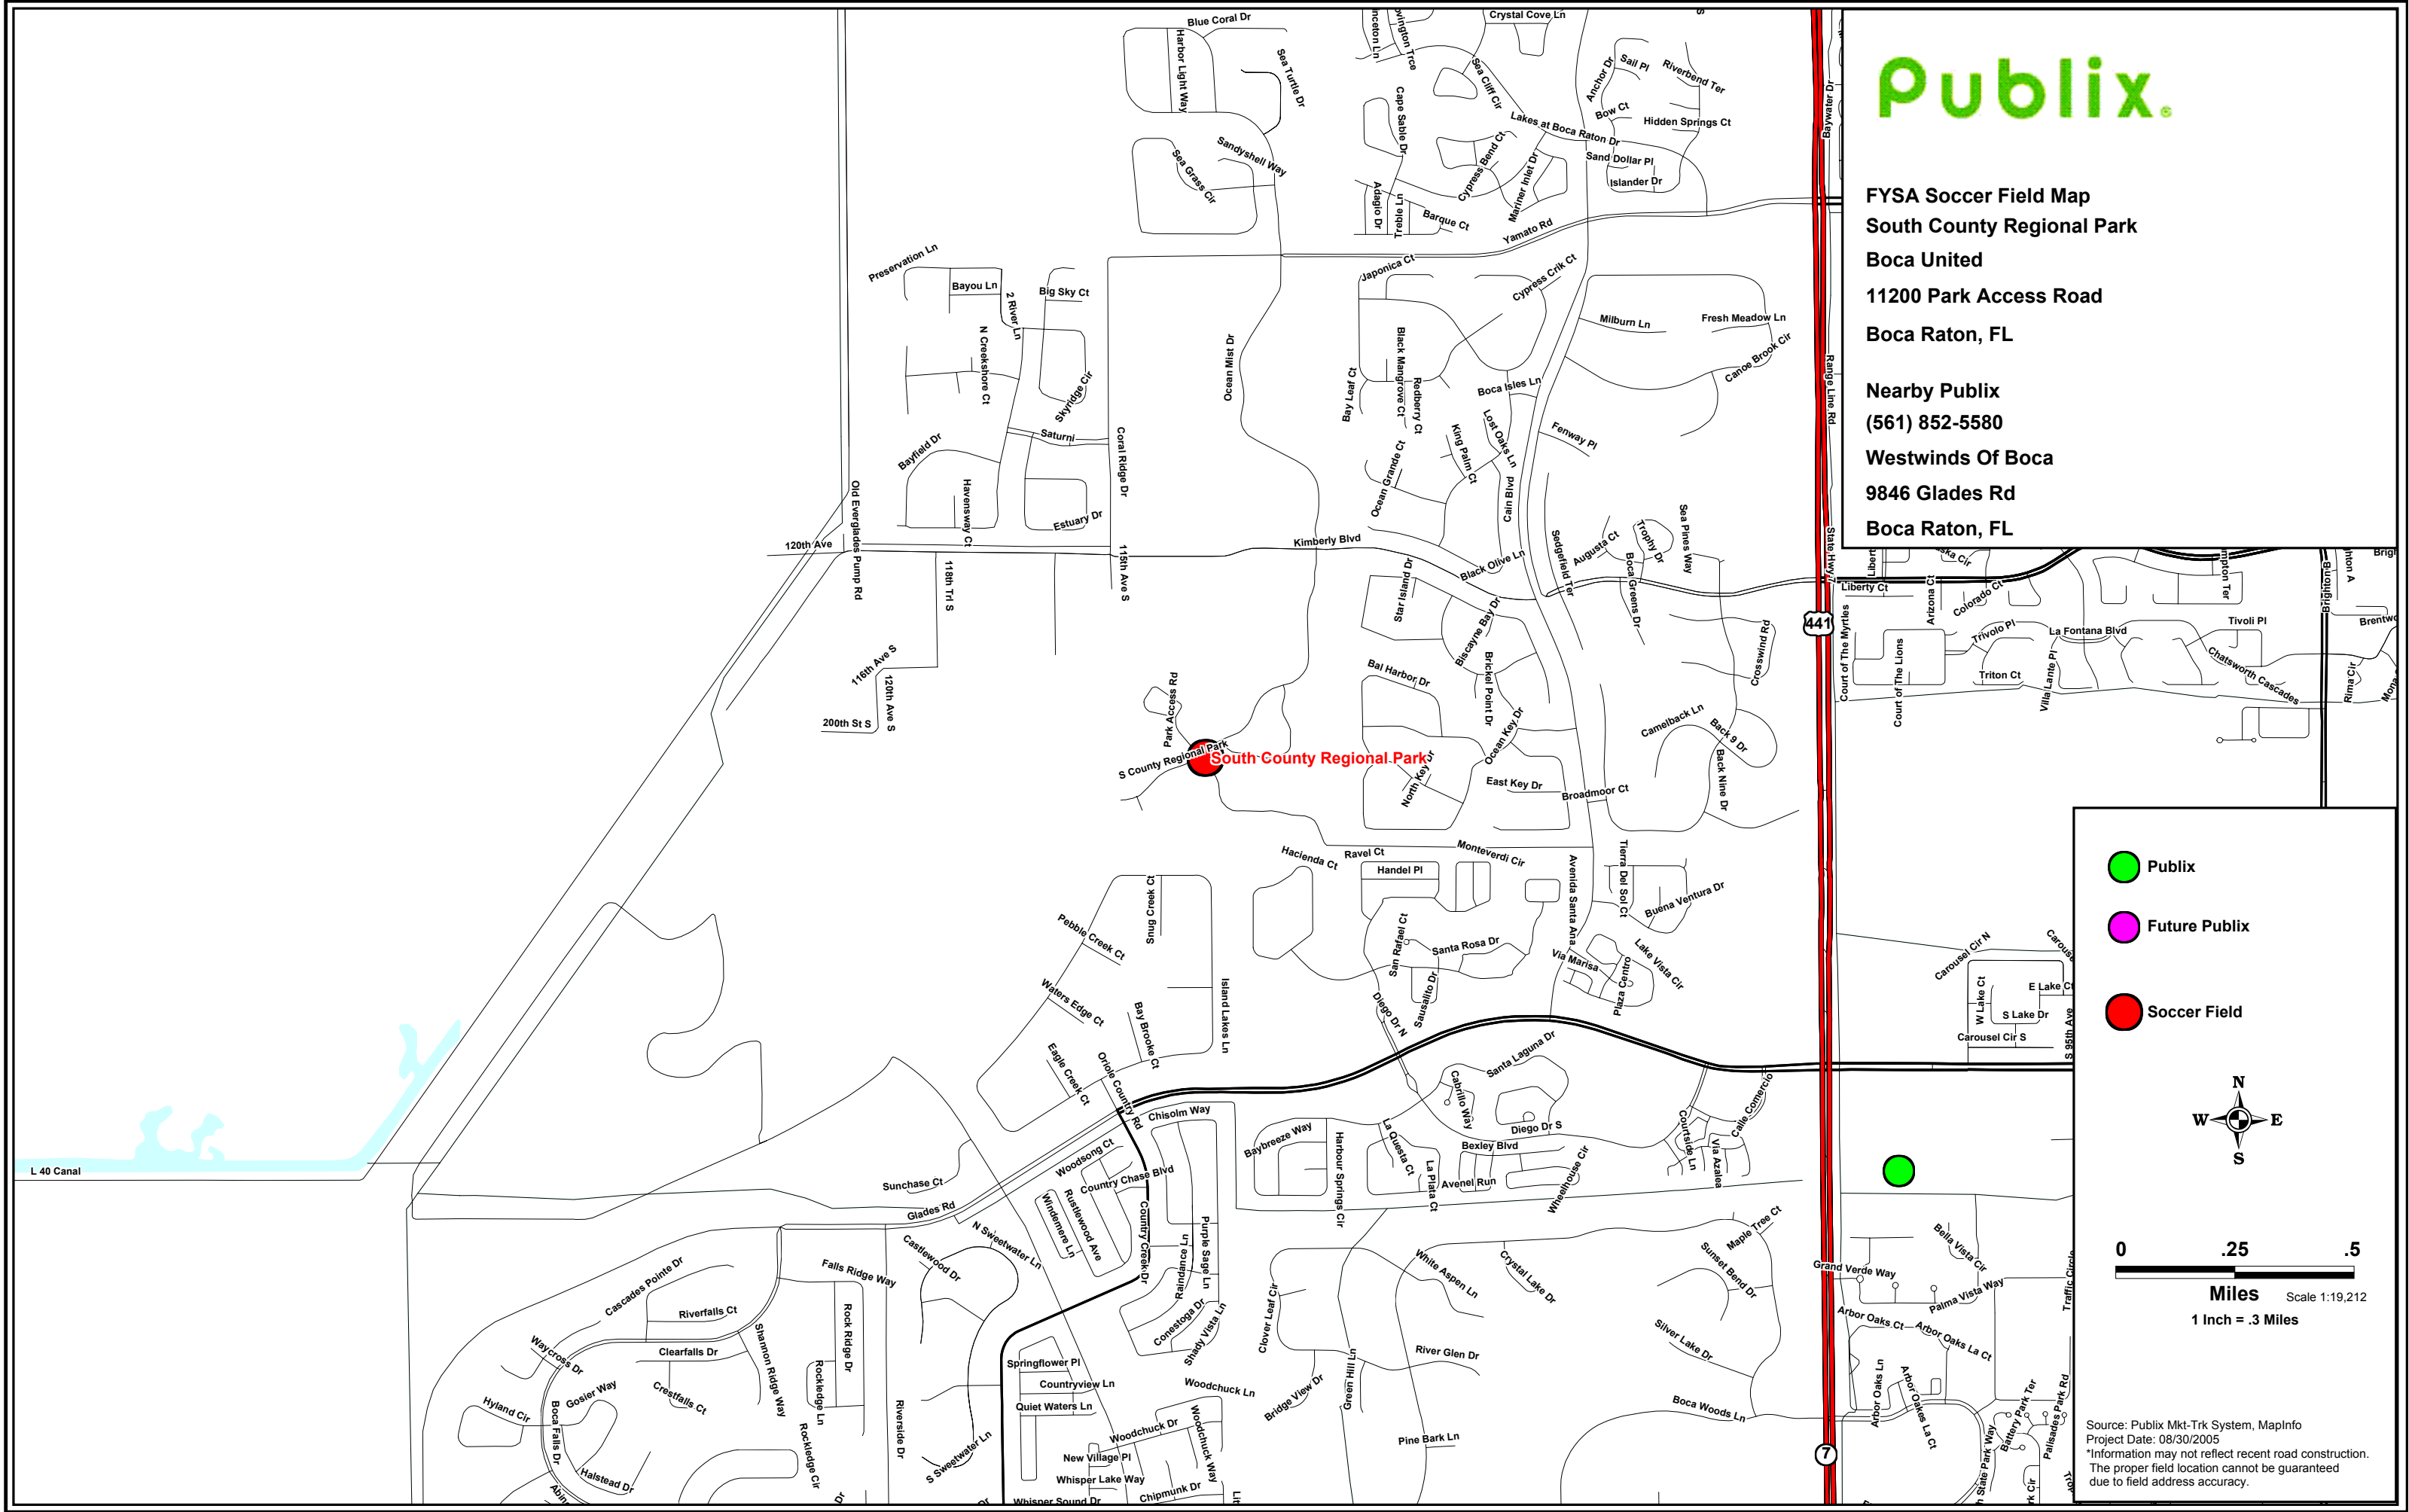

**FYSA Soccer Field Map**  
**South County Regional Park**  
**Boca United**  
**11200 Park Access Road**  
**Boca Raton, FL**

**Nearby Publix**  
**(561) 852-5580**  
**Westwinds Of Boca**  
**9846 Glades Rd**  
**Boca Raton, FL**

-  Publix
-  Future Publix
-  Soccer Field

Source: Publix Mkt-Trk System, MapInfo  
 Project Date: 08/30/2005  
 \*Information may not reflect recent road construction.  
 The proper field location cannot be guaranteed  
 due to field address accuracy.