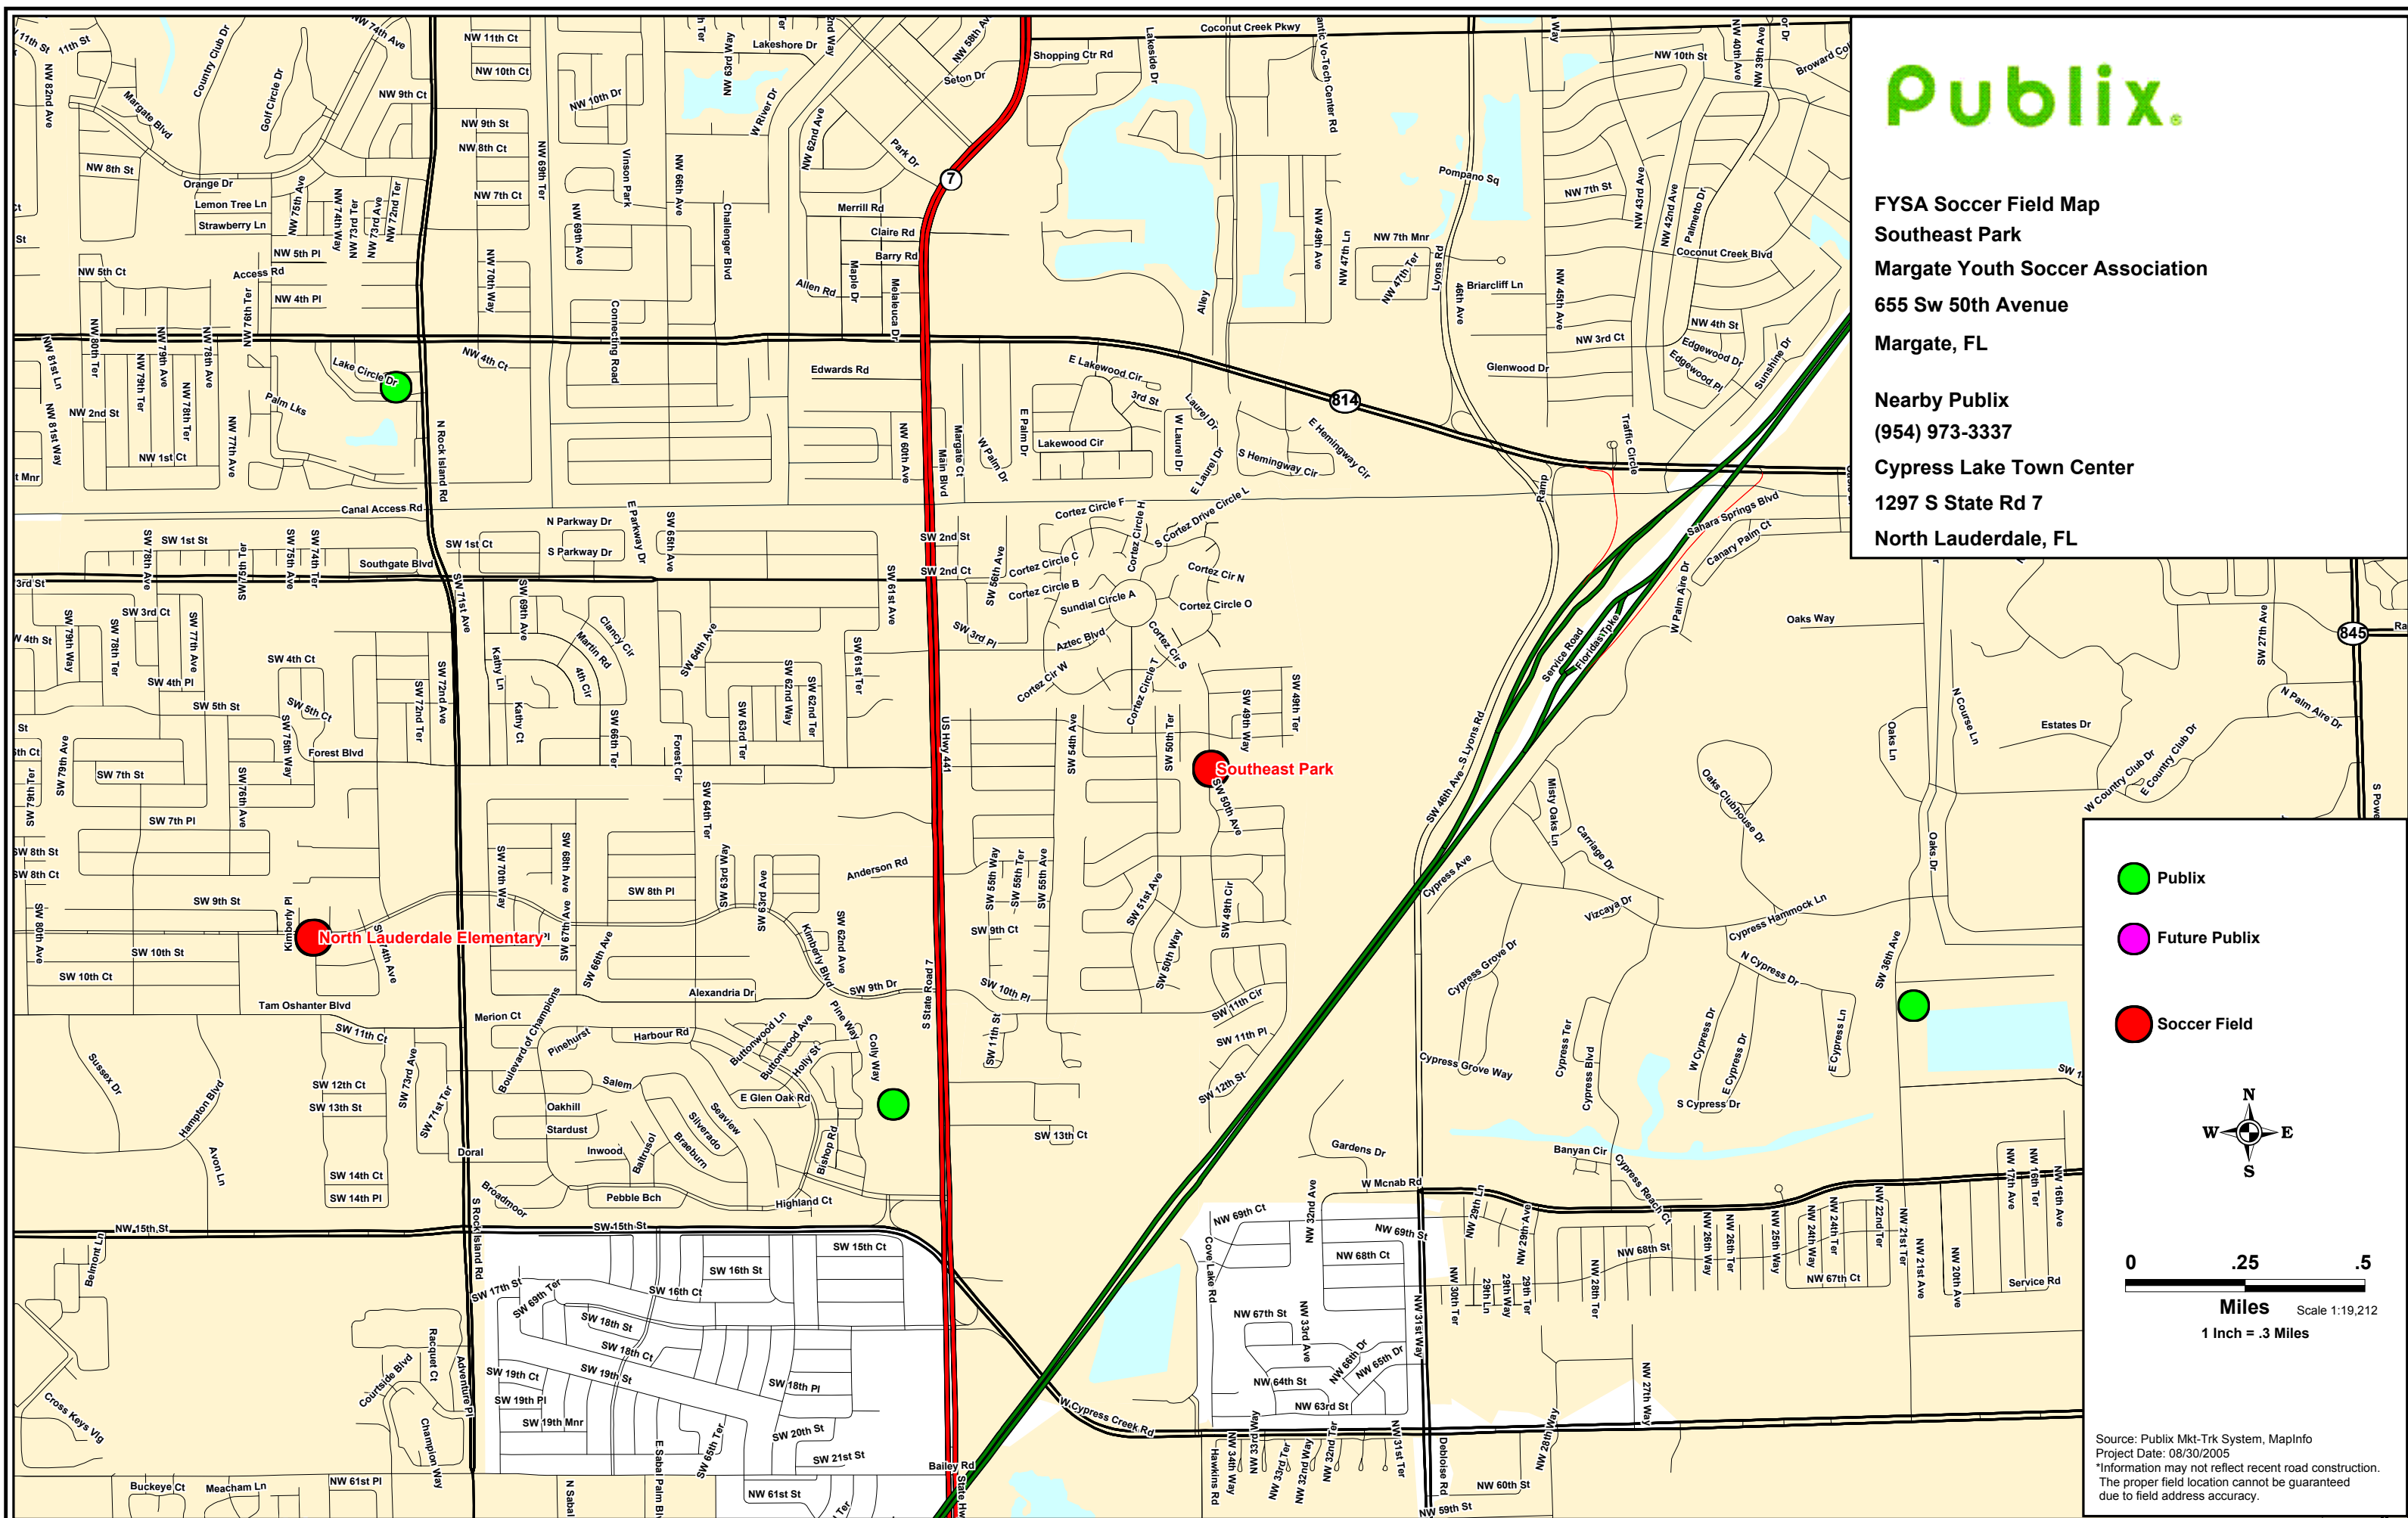

**FYSA Soccer Field Map**  
**Southeast Park**  
**Margate Youth Soccer Association**  
**655 Sw 50th Avenue**  
**Margate, FL**

**Nearby Publix**  
**(954) 973-3337**  
**Cypress Lake Town Center**  
**1297 S State Rd 7**  
**North Lauderdale, FL**

-  Publix
-  Future Publix
-  Soccer Field

0 .25 .5  
Miles Scale 1:19,212

1 Inch = .3 Miles

Source: Publix Mkt-Trk System, MapInfo  
Project Date: 08/30/2005  
\*Information may not reflect recent road construction.  
The proper field location cannot be guaranteed  
due to field address accuracy.