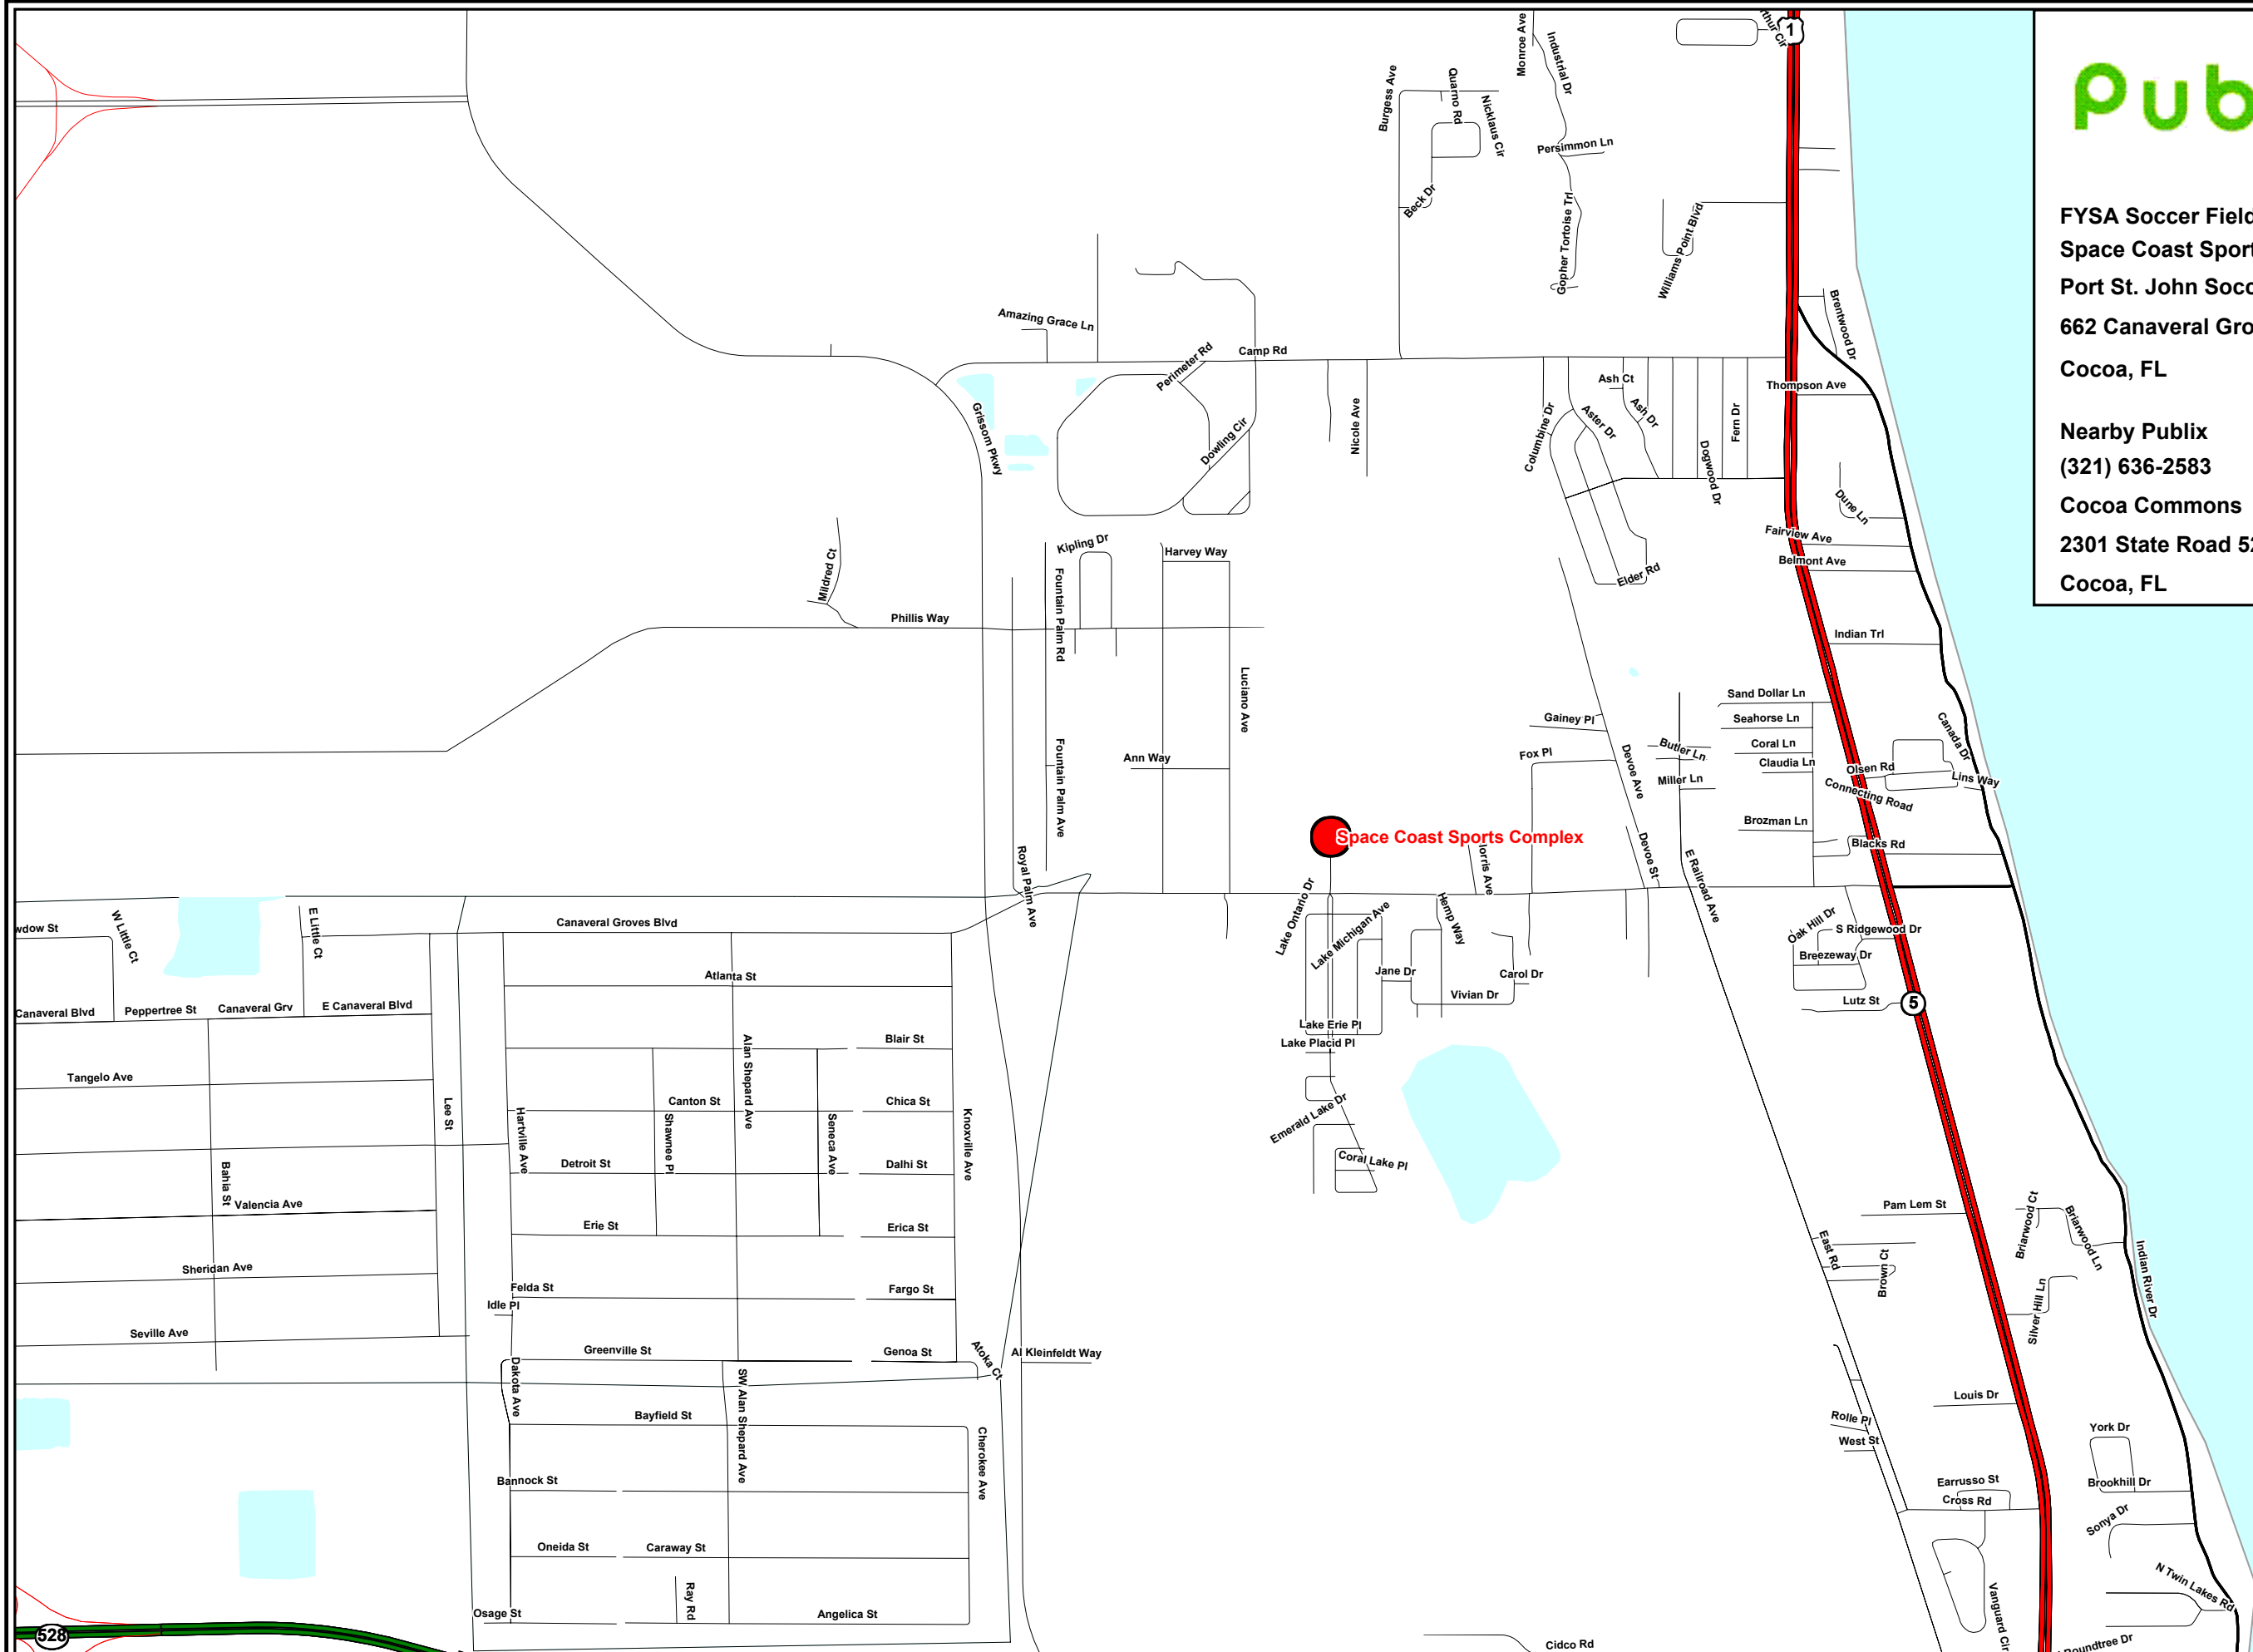

FYSA Soccer Field Map
Space Coast Sports Complex
Port St. John Soccer Club
662 Canaveral Groves Blvd.
Cocoa, FL

Nearby Publix
(321) 636-2583
Cocoa Commons
2301 State Road 524 Ste. 150
Cocoa, FL

-  Publix
-  Future Publix
-  Soccer Field

0 .25 .5
Miles Scale 1:19,212
 1 Inch = .3 Miles

Source: Publix Mkt-Trk System, MapInfo
 Project Date: 08/30/2005
 *Information may not reflect recent road construction.
 The proper field location cannot be guaranteed due to field address accuracy.