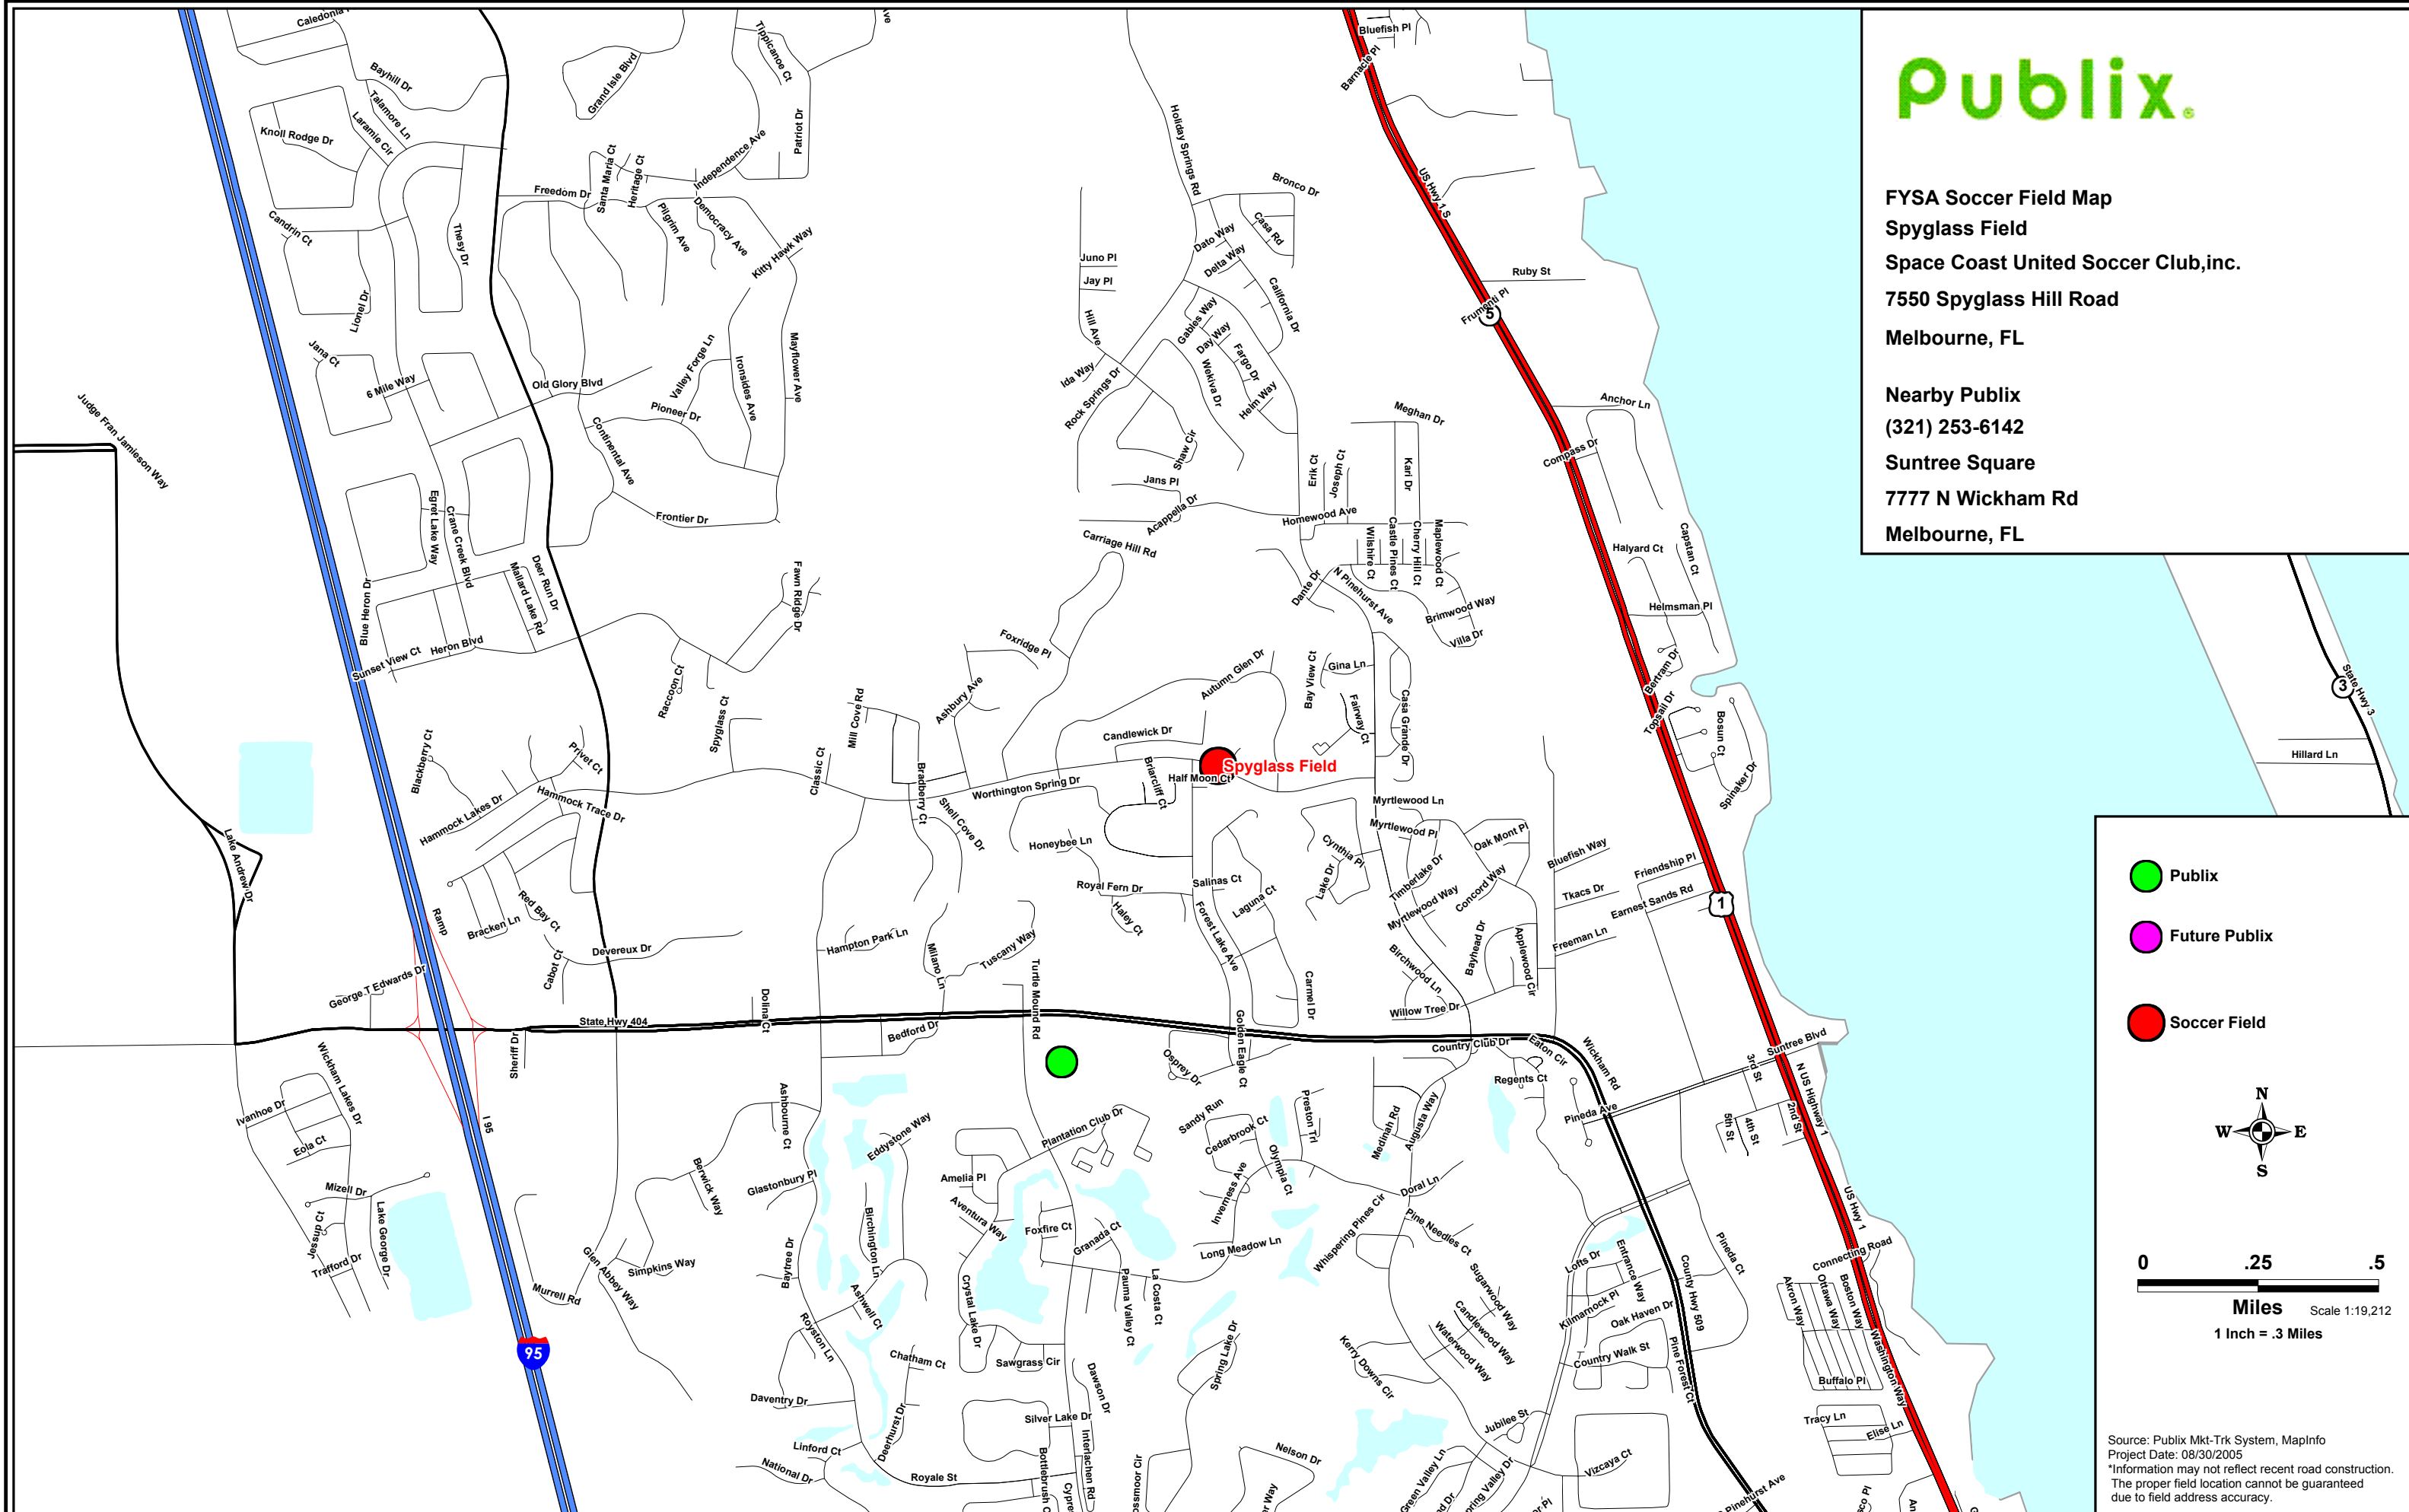

-  Publix
-  Future Publix
-  Soccer Field

N  
E  
S  
W

0      .25      .5  
Miles      Scale 1:19,212  
1 Inch = .3 Miles

Source: Publix Mkt-Trk System, MapInfo  
Project Date: 08/30/2005  
\*Information may not reflect recent road construction.  
The proper field location cannot be guaranteed due to field address accuracy.