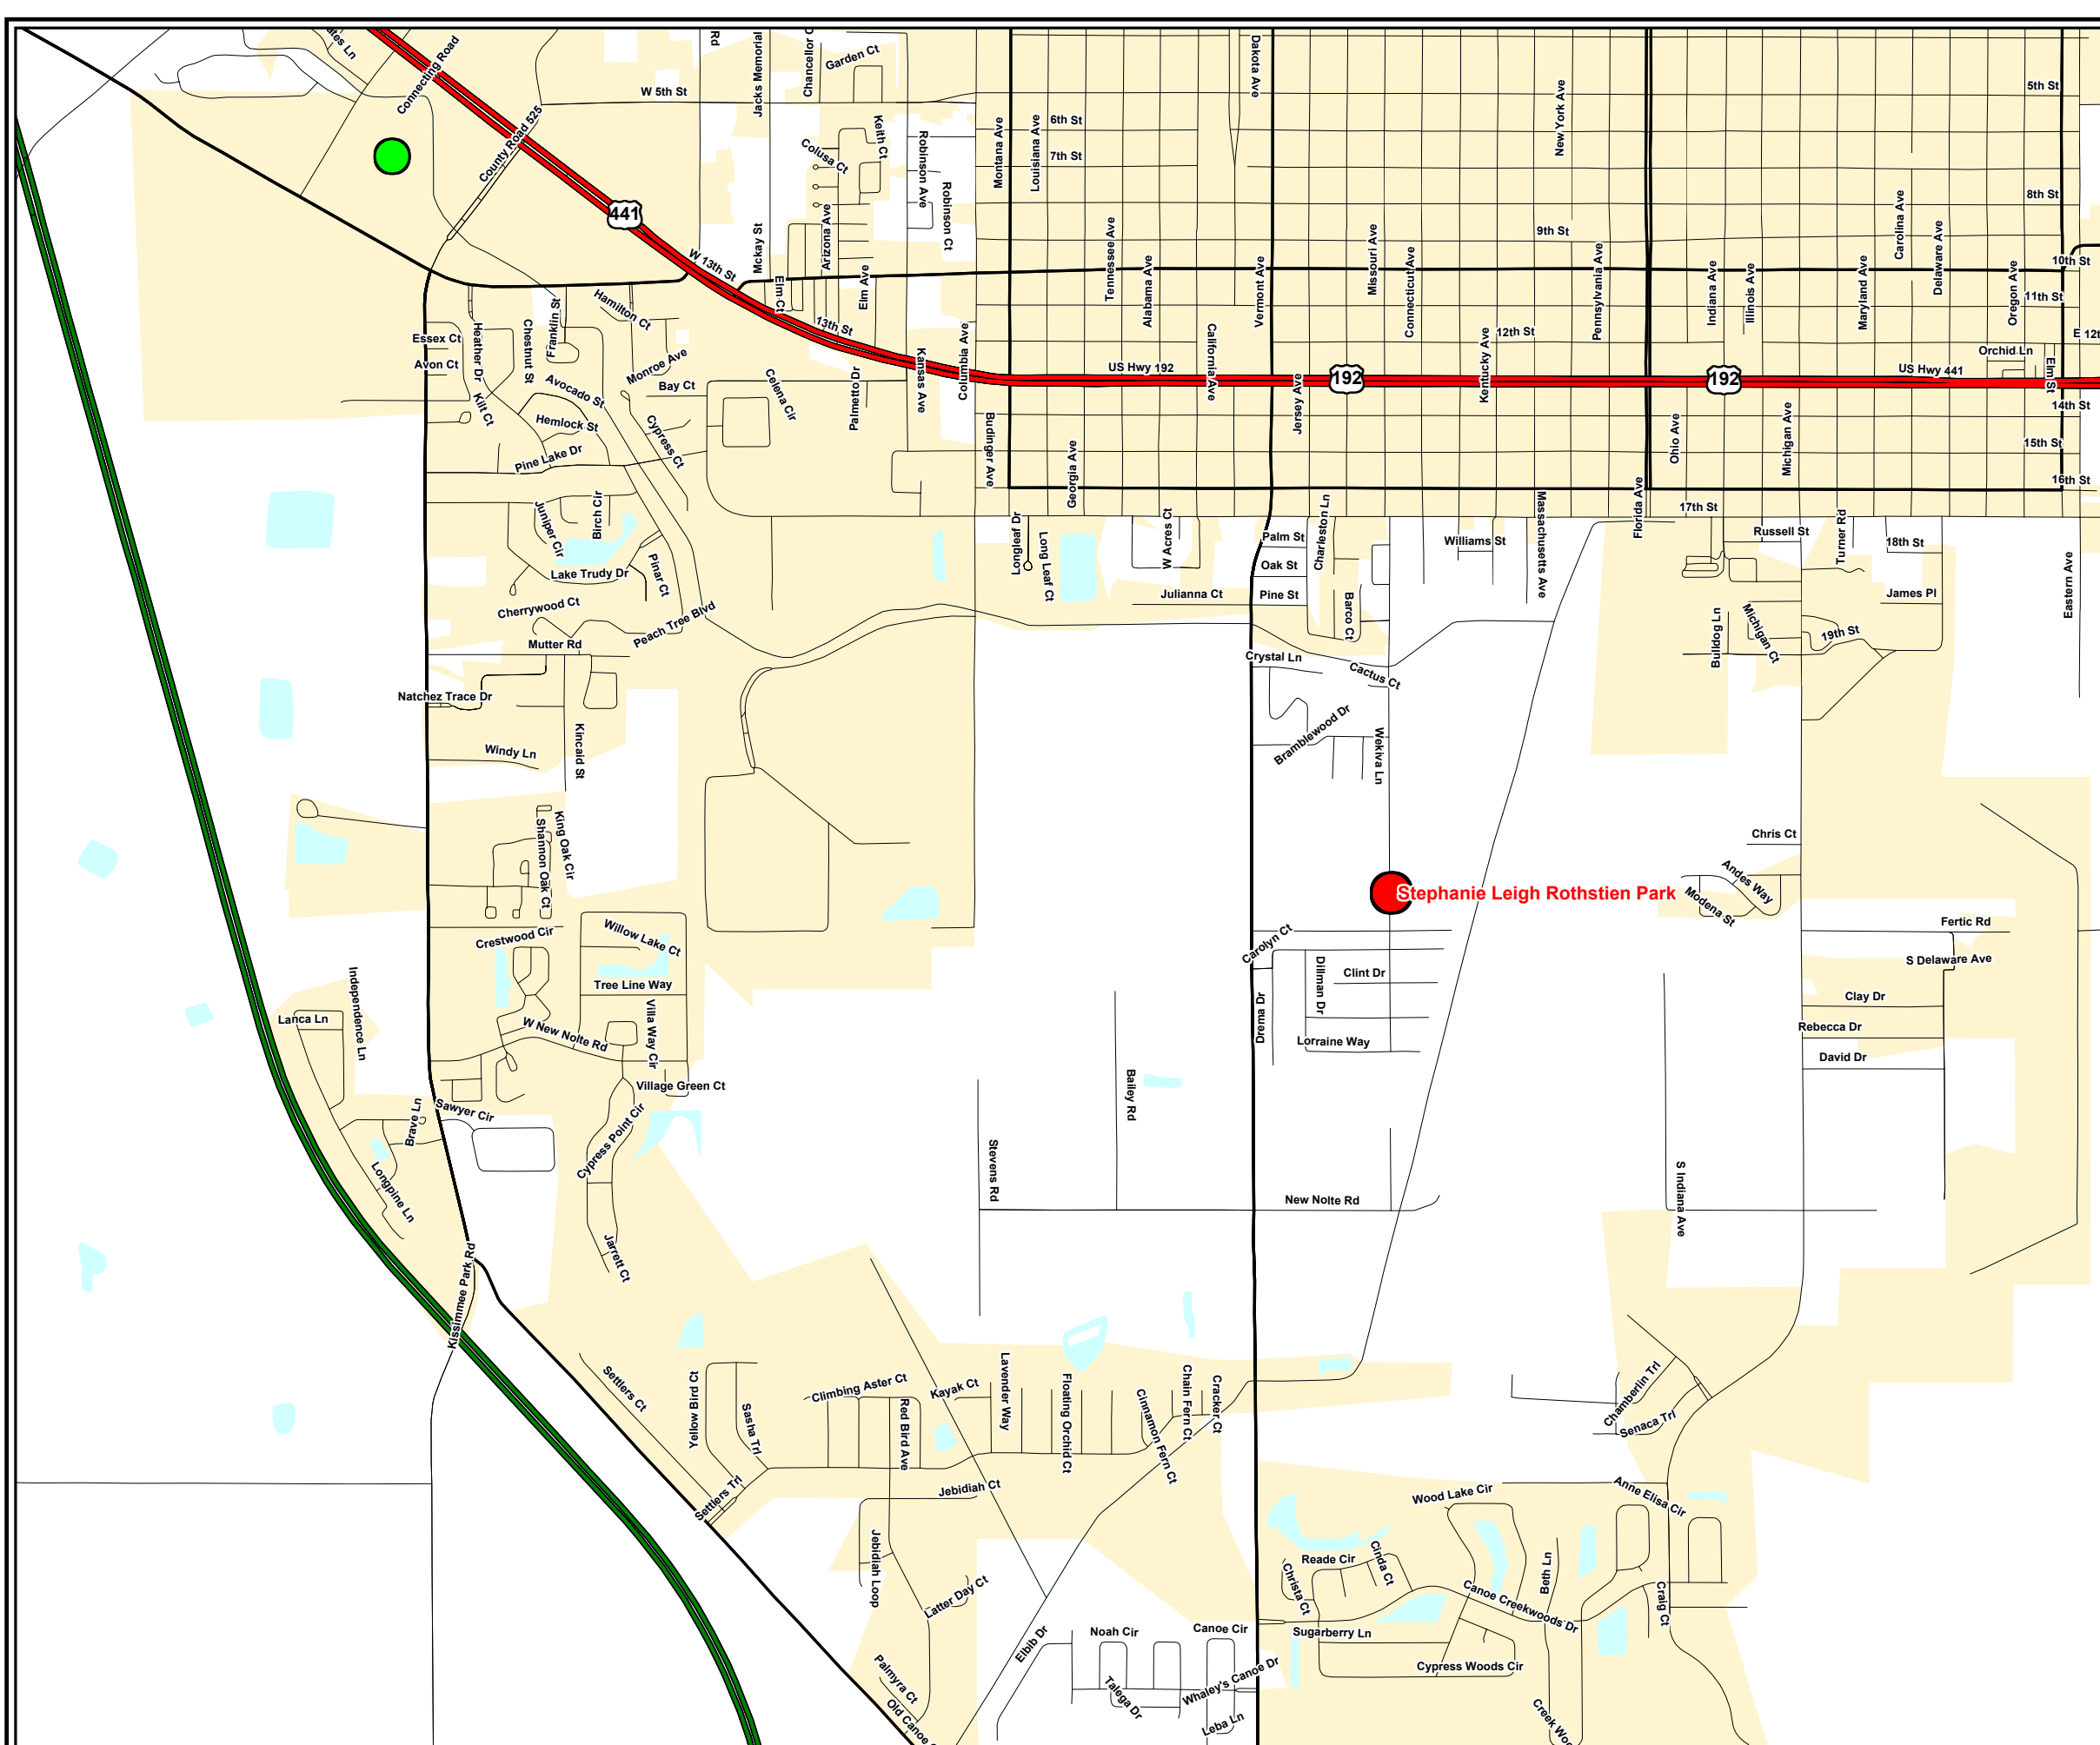

FYSA Soccer Field Map
Stephanie Leigh Rothstien Park
St. Cloud Soccer Club
2701 Missouri Ave.
Saint Cloud, FL

Nearby Publix
(407) 498-3070
Publix Center Of St. Cloud
4401 13th Street
St. Cloud, FL

- Publix
- Future Publix
- Soccer Field

Source: Publix Mkt-Trk System, MapInfo
Project Date: 08/30/2005
*Information may not reflect recent road construction.
The proper field location cannot be guaranteed
due to field address accuracy.