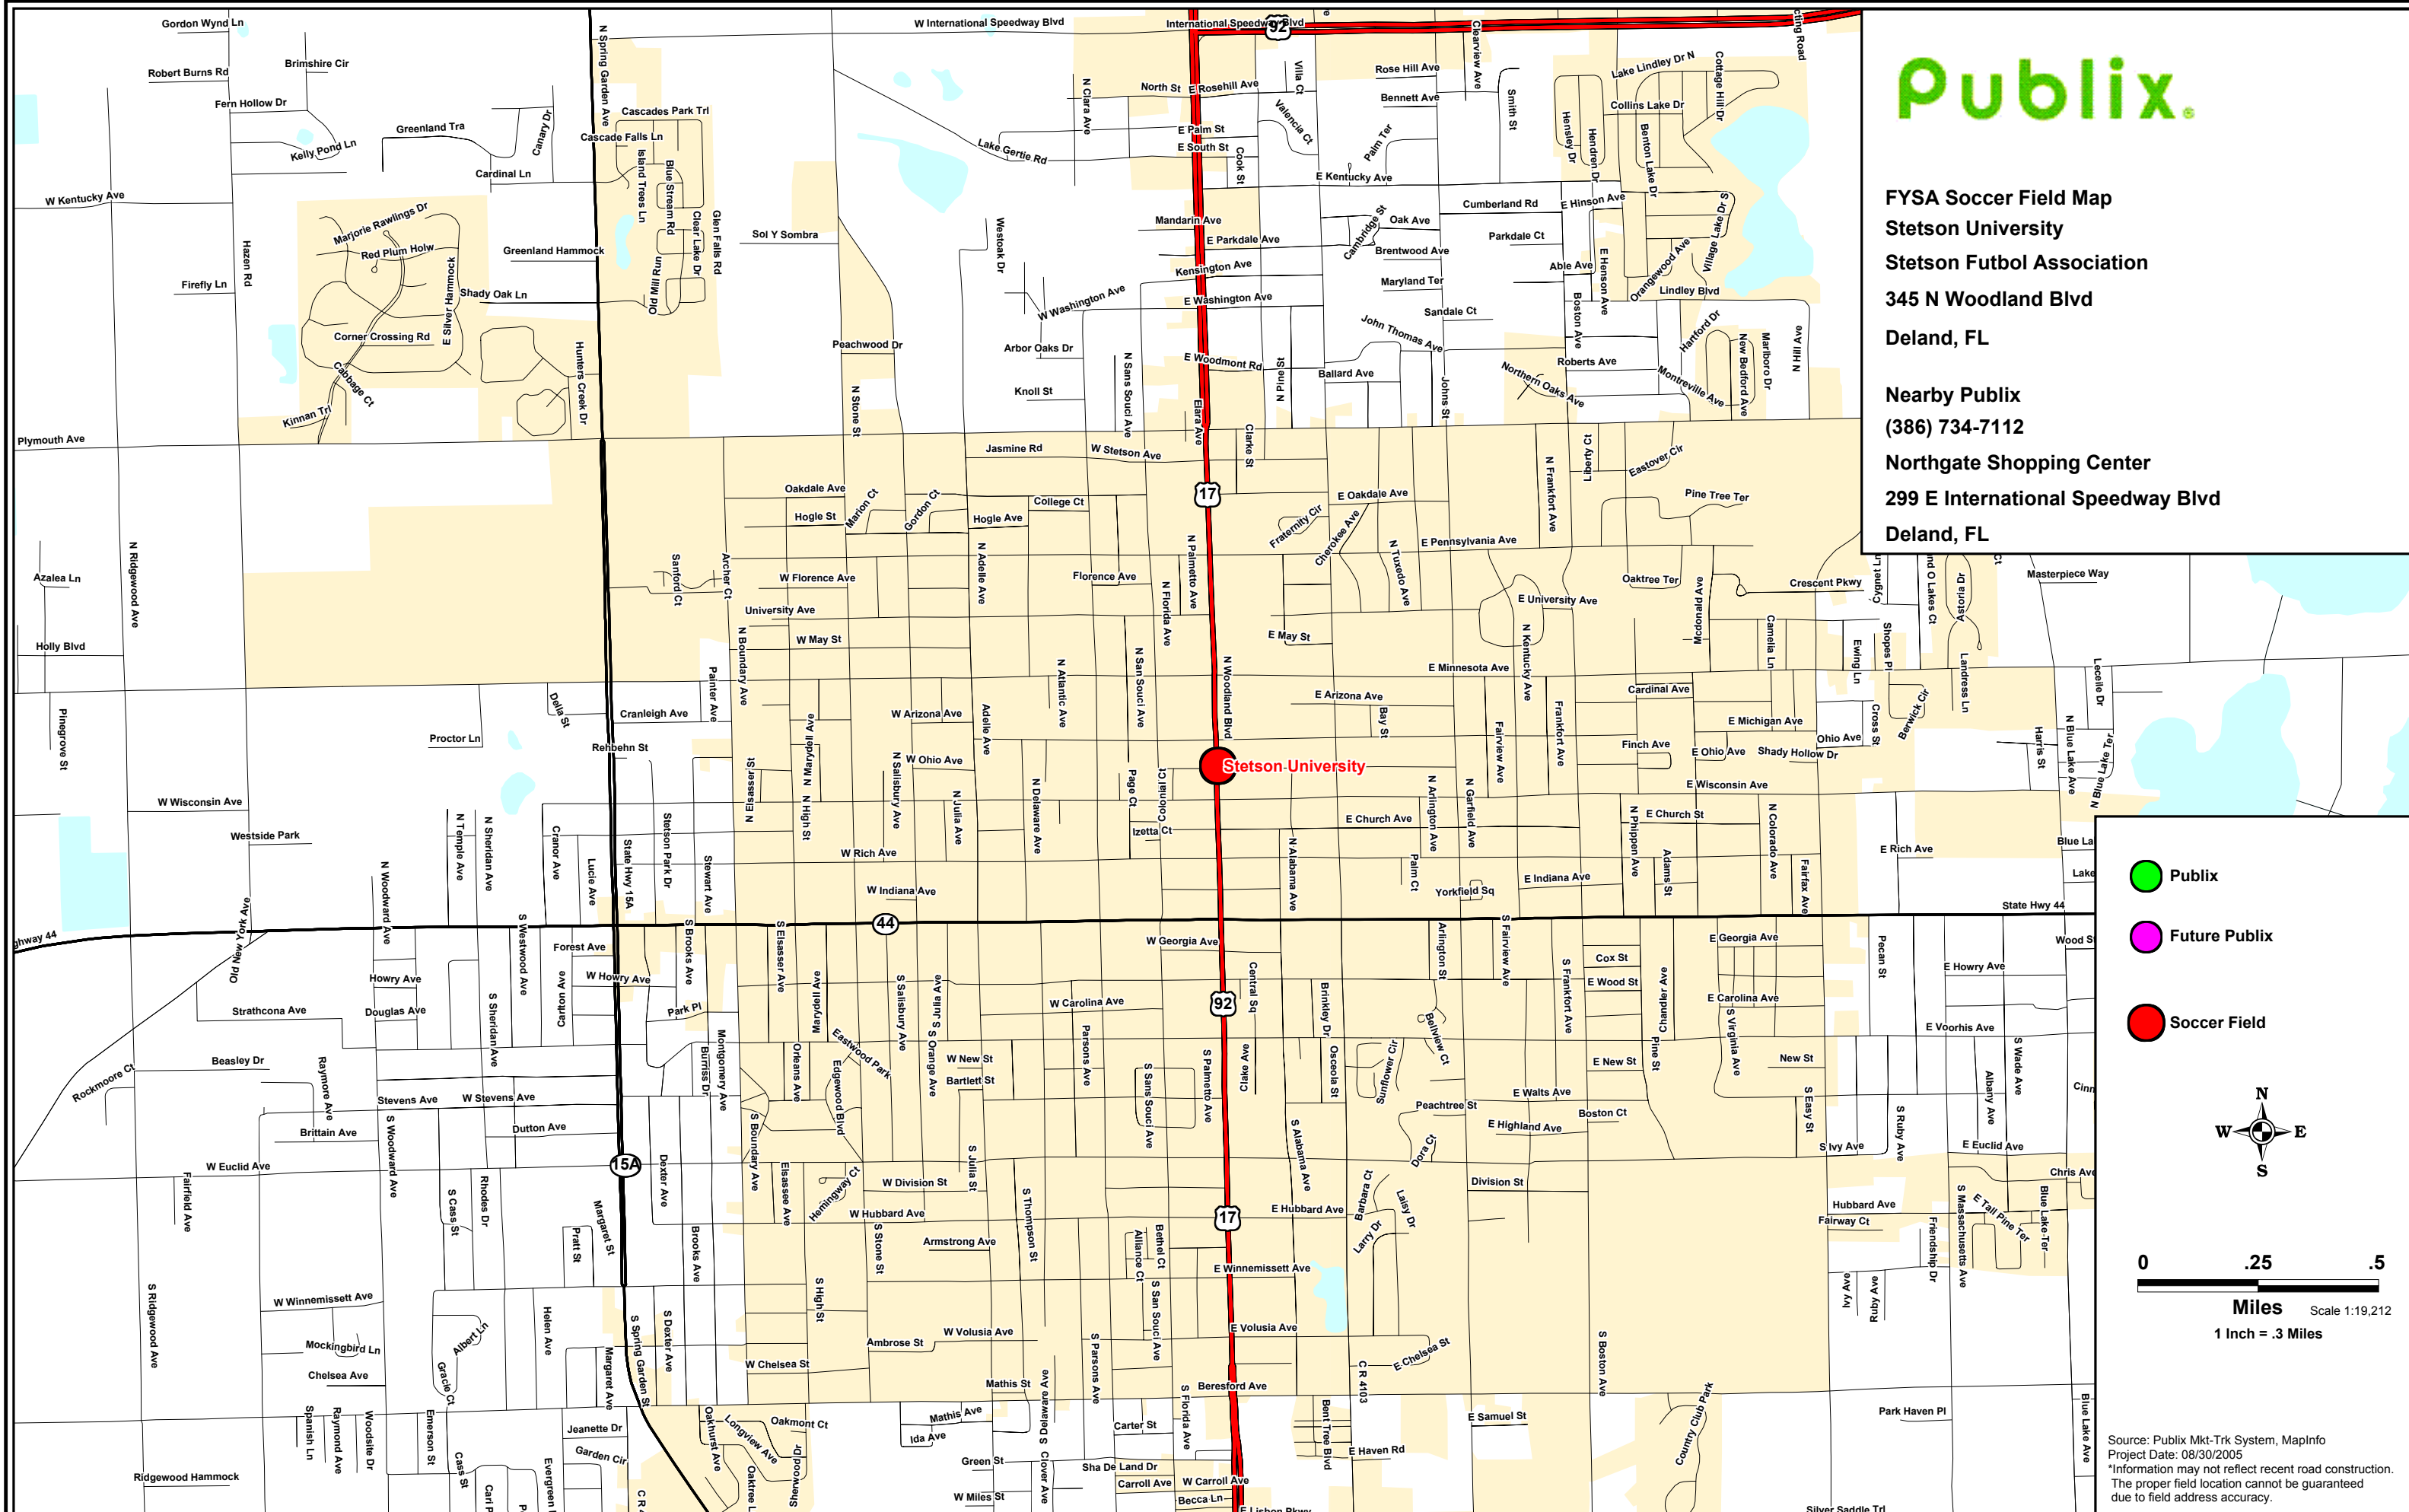

FYSA Soccer Field Map

Stetson University

Stetson Futbol Association

345 N Woodland Blvd

Deland, FL

Nearby Publix

(386) 734-7112

Northgate Shopping Center

299 E International Speedway Blvd

Deland, FL

-  Publix
-  Future Publix
-  Soccer Field

Source: Publix Mkt-Trk System, MapInfo
 Project Date: 08/30/2005
 *Information may not reflect recent road construction.
 The proper field location cannot be guaranteed due to field address accuracy.