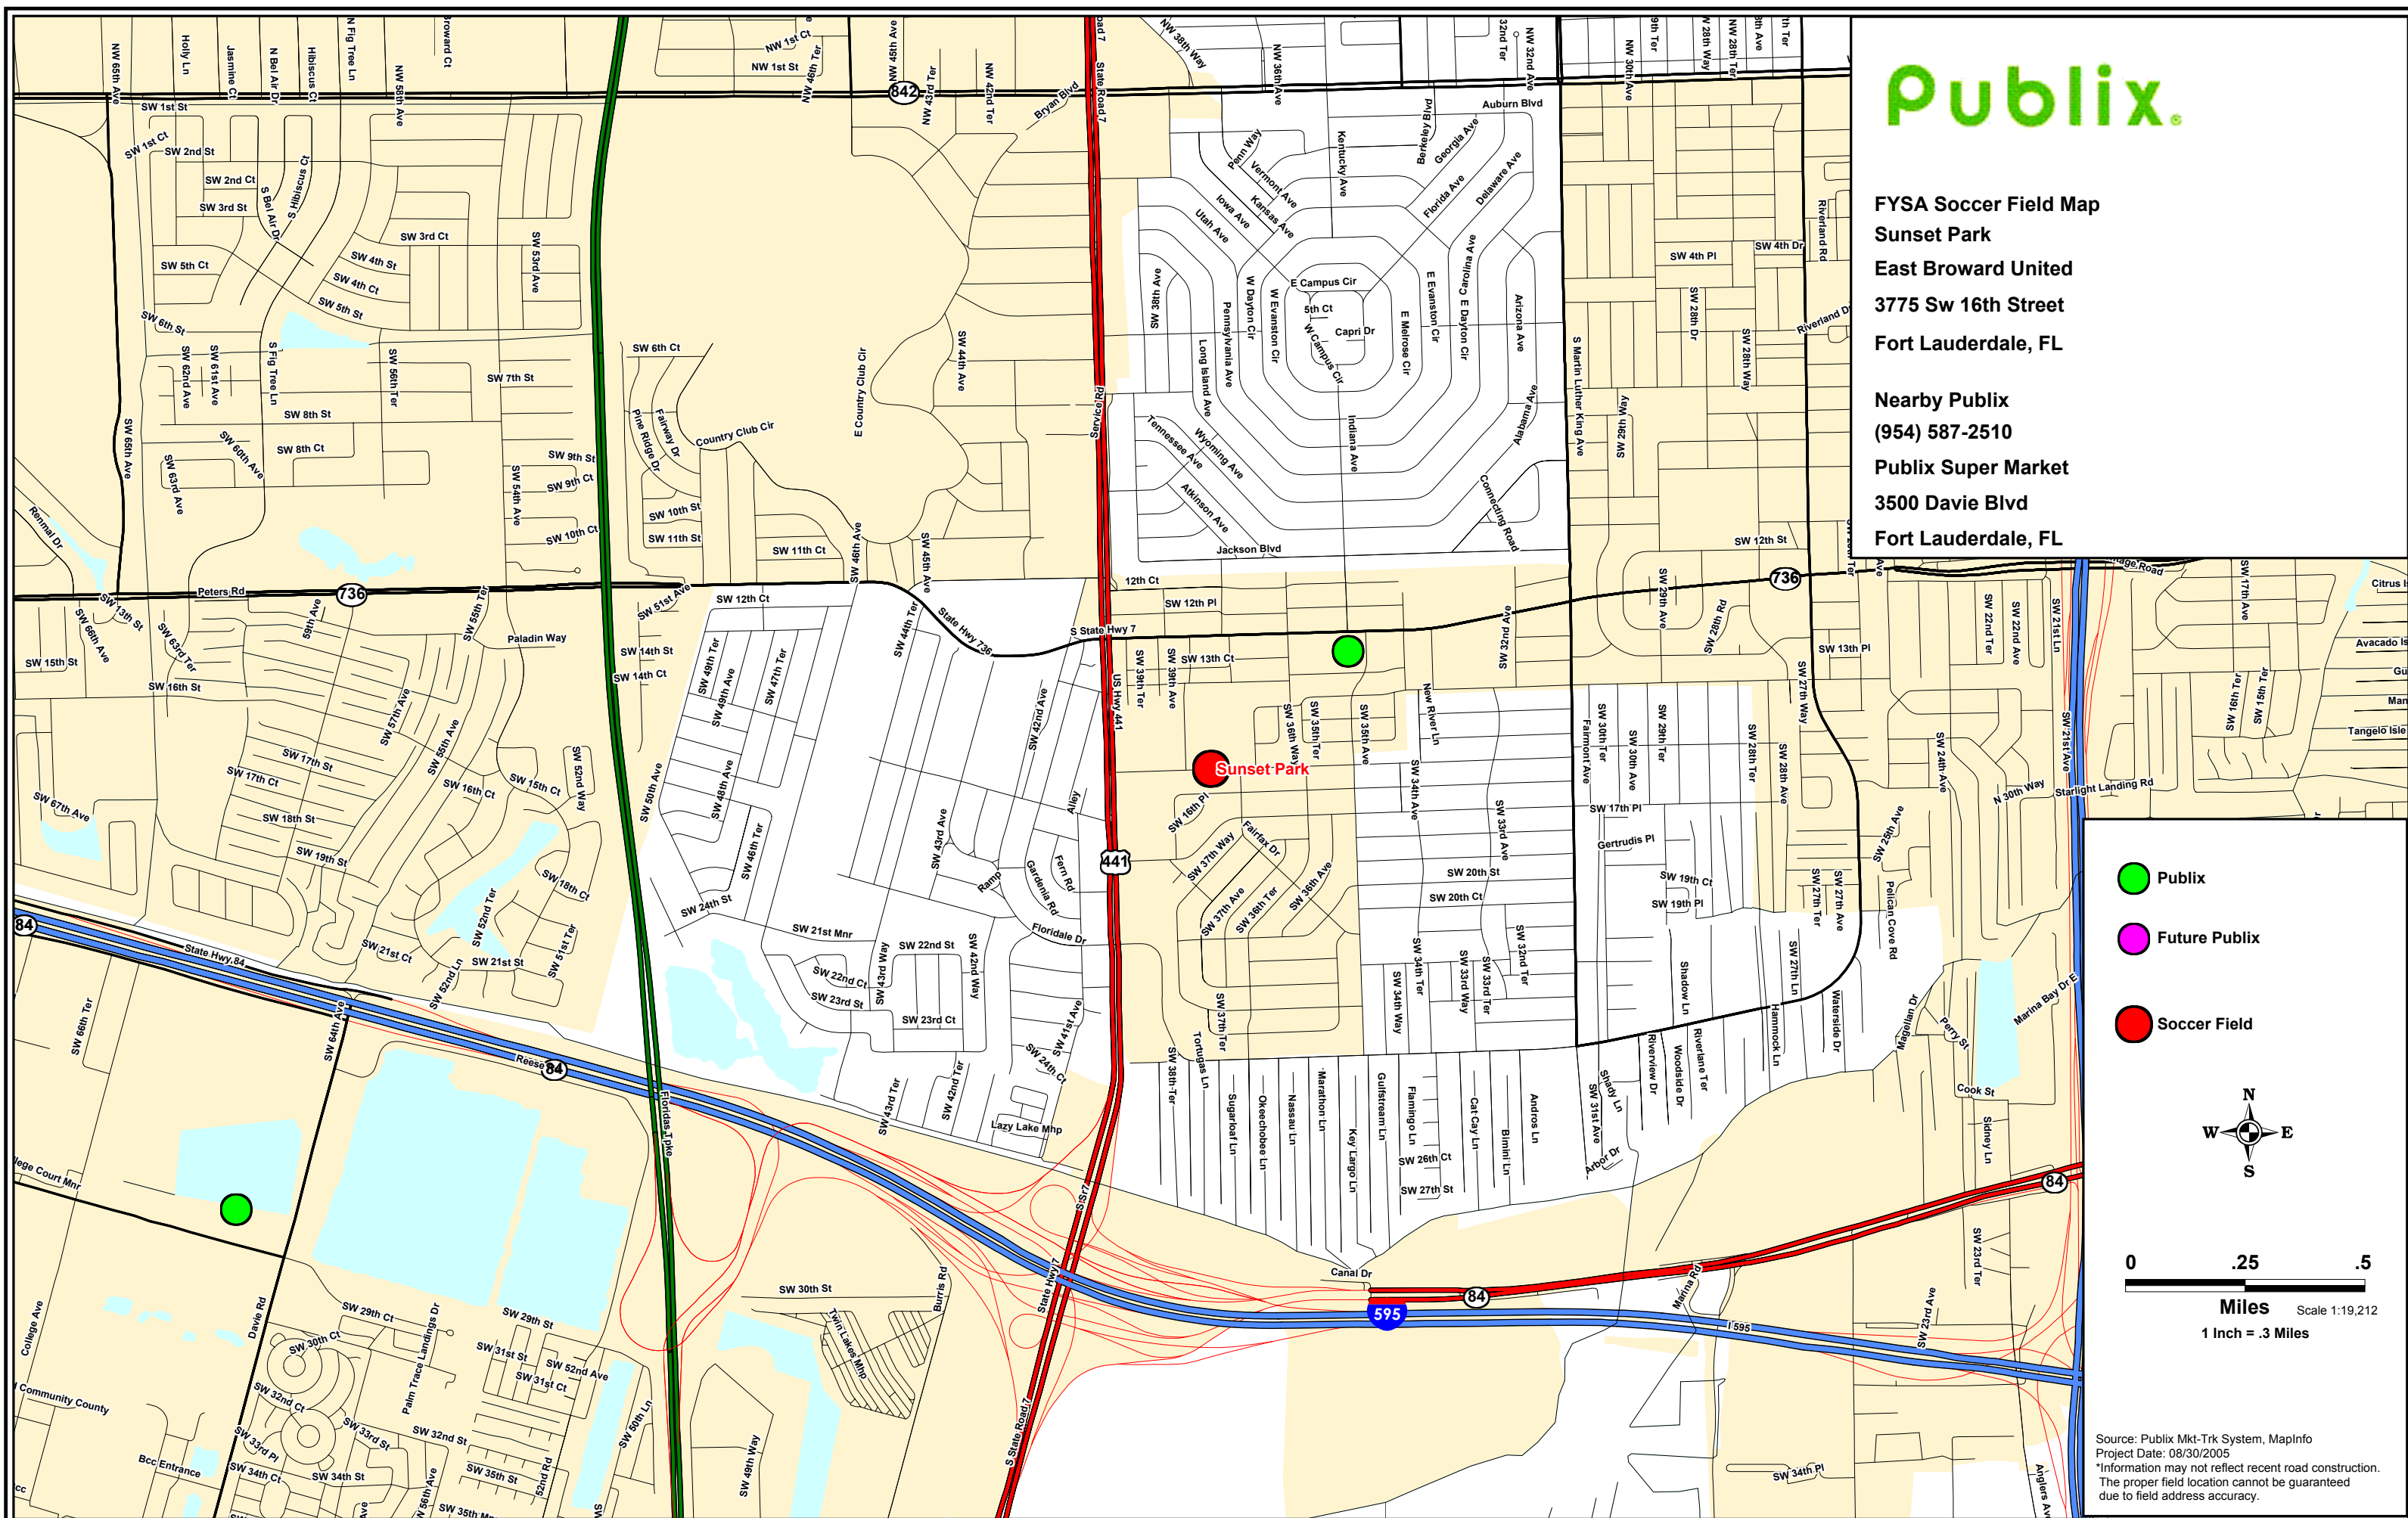

**FYSA Soccer Field Map**  
**Sunset Park**  
**East Broward United**  
**3775 Sw 16th Street**  
**Fort Lauderdale, FL**

**Nearby Publix**  
**(954) 587-2510**  
**Publix Super Market**  
**3500 Davie Blvd**  
**Fort Lauderdale, FL**

-  Publix
-  Future Publix
-  Soccer Field

Source: Publix Mkt-Trk System, MapInfo  
 Project Date: 08/30/2005  
 \*Information may not reflect recent road construction.  
 The proper field location cannot be guaranteed  
 due to field address accuracy.