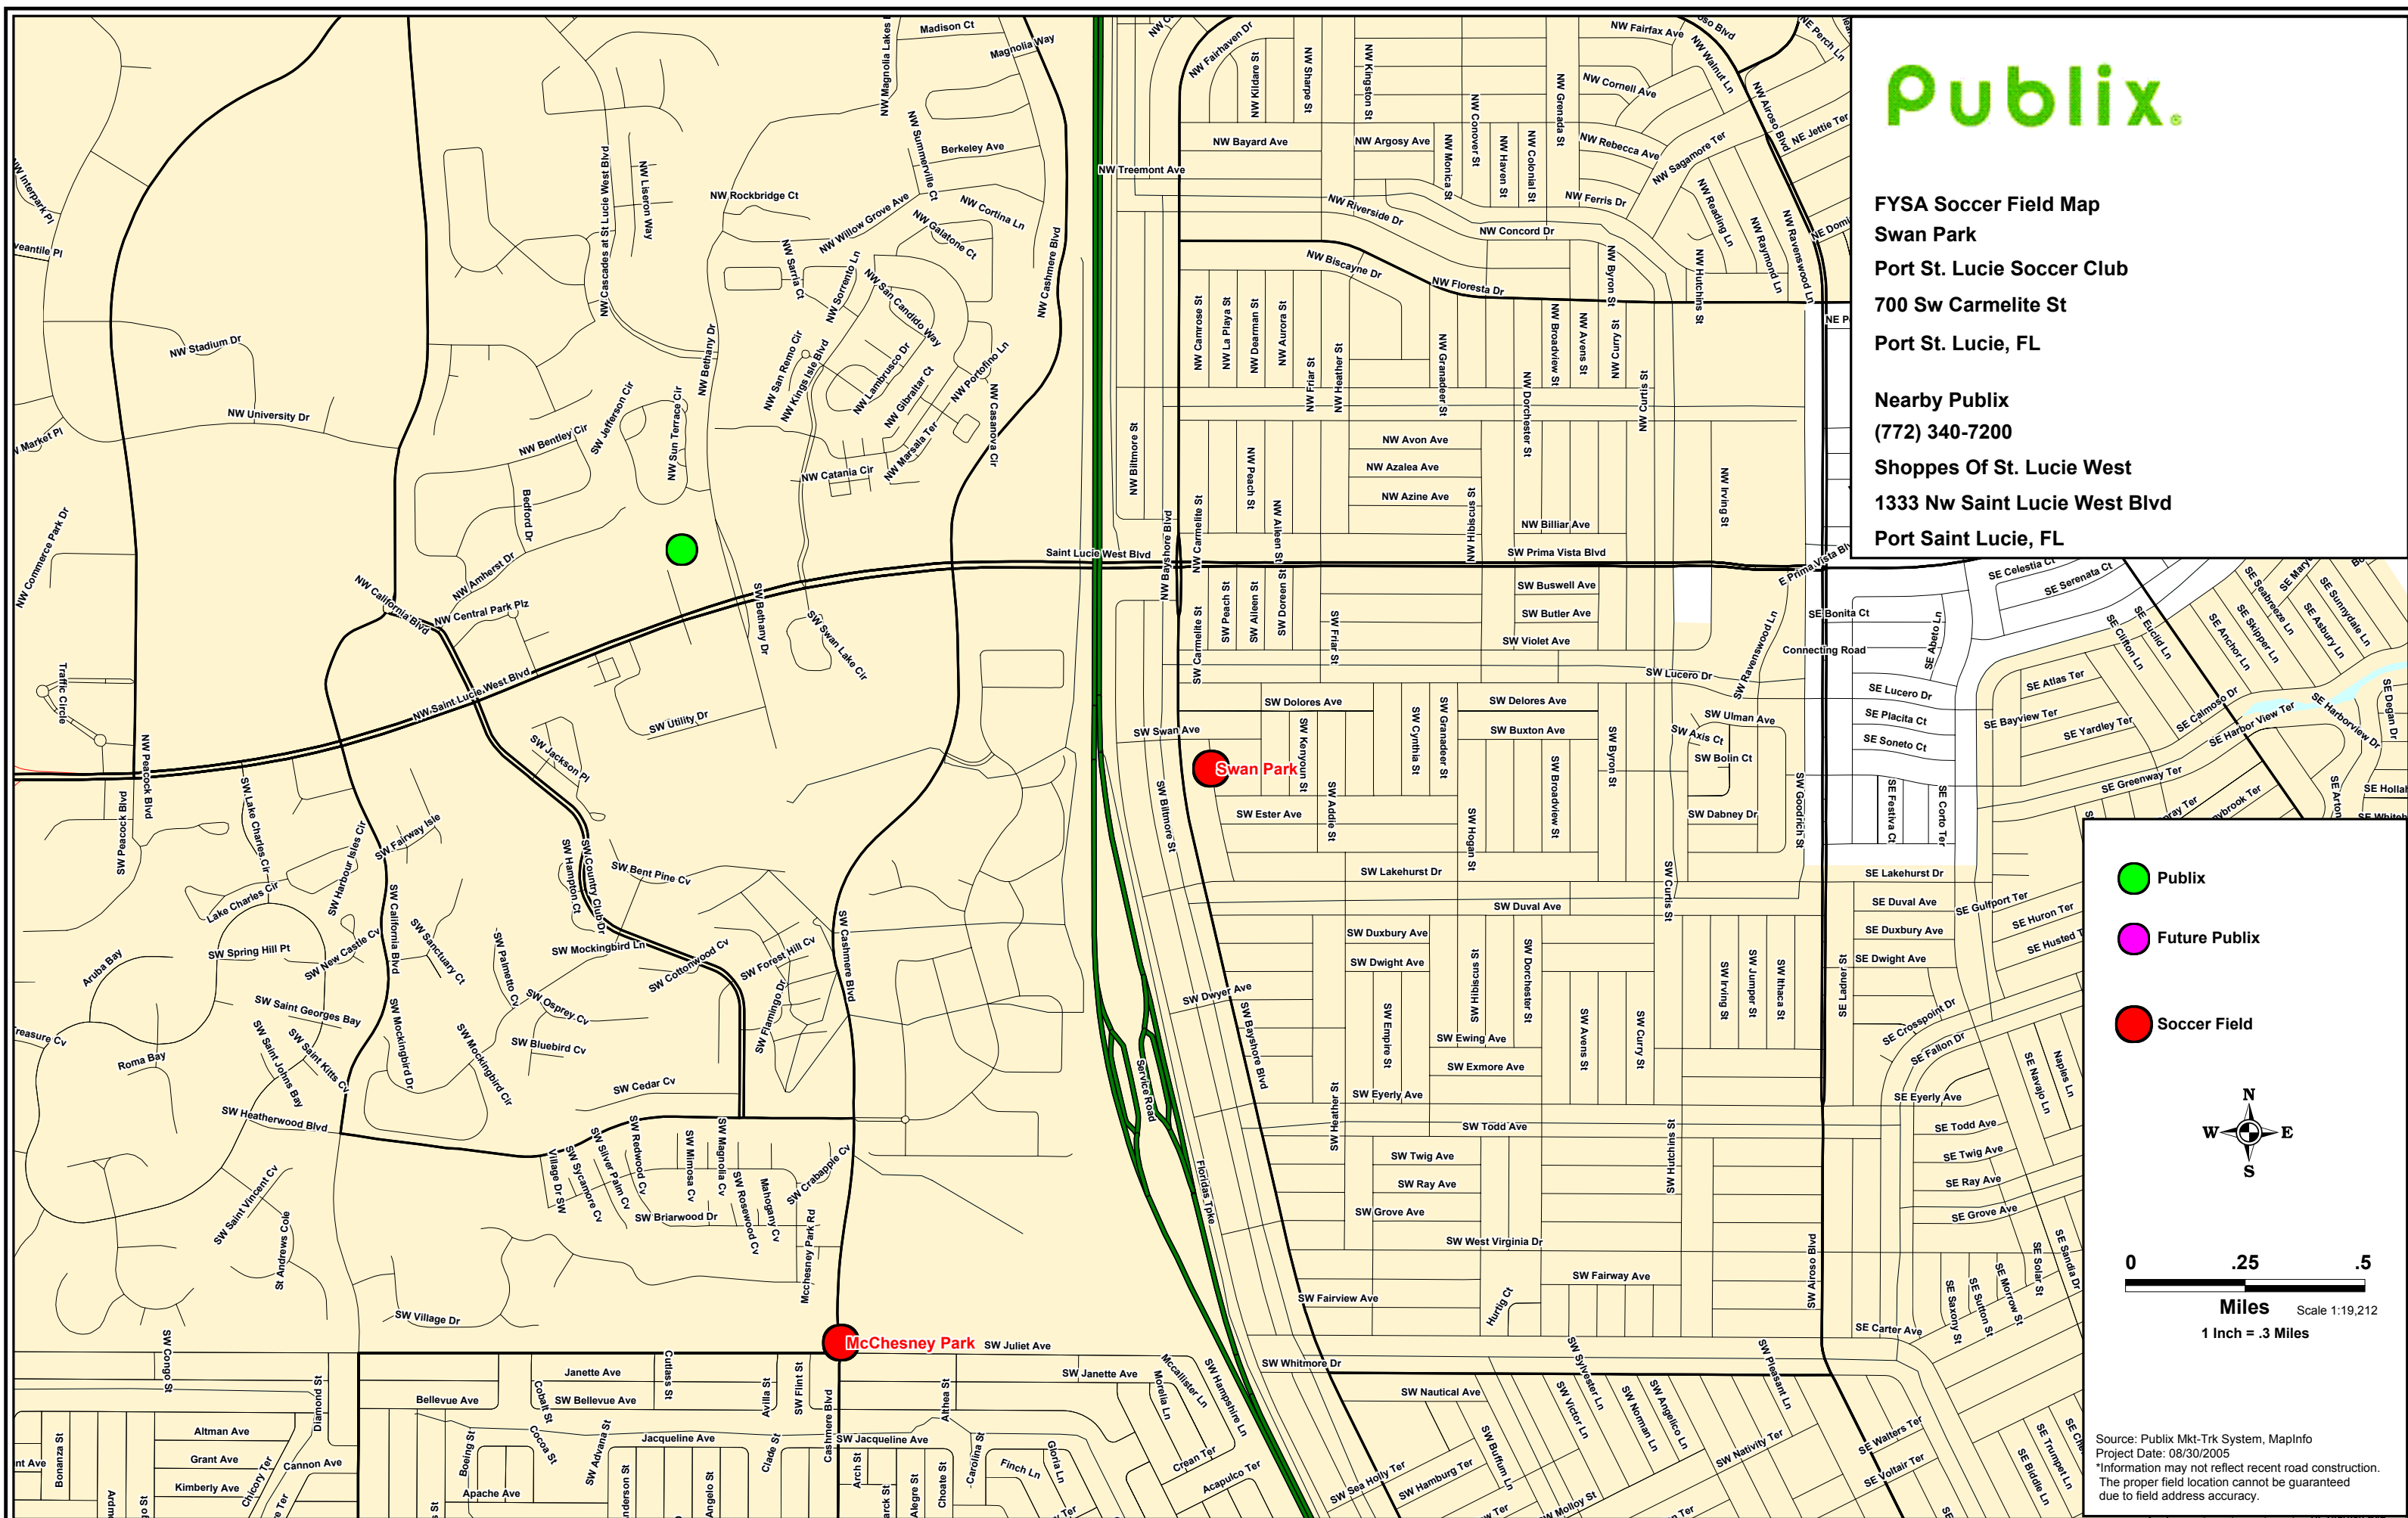

**FYSA Soccer Field Map**

**Swan Park**

**Port St. Lucie Soccer Club**

**700 Sw Carmelite St**

**Port St. Lucie, FL**

**Nearby Publix**

**(772) 340-7200**

**Shoppes Of St. Lucie West**

**1333 Nw Saint Lucie West Blvd**

**Port Saint Lucie, FL**

-  Publix
-  Future Publix
-  Soccer Field

**Miles** Scale 1:19,212  
1 Inch = .3 Miles

Source: Publix Mkt-Trk System, MapInfo  
Project Date: 08/30/2005  
\*Information may not reflect recent road construction.  
The proper field location cannot be guaranteed due to field address accuracy.