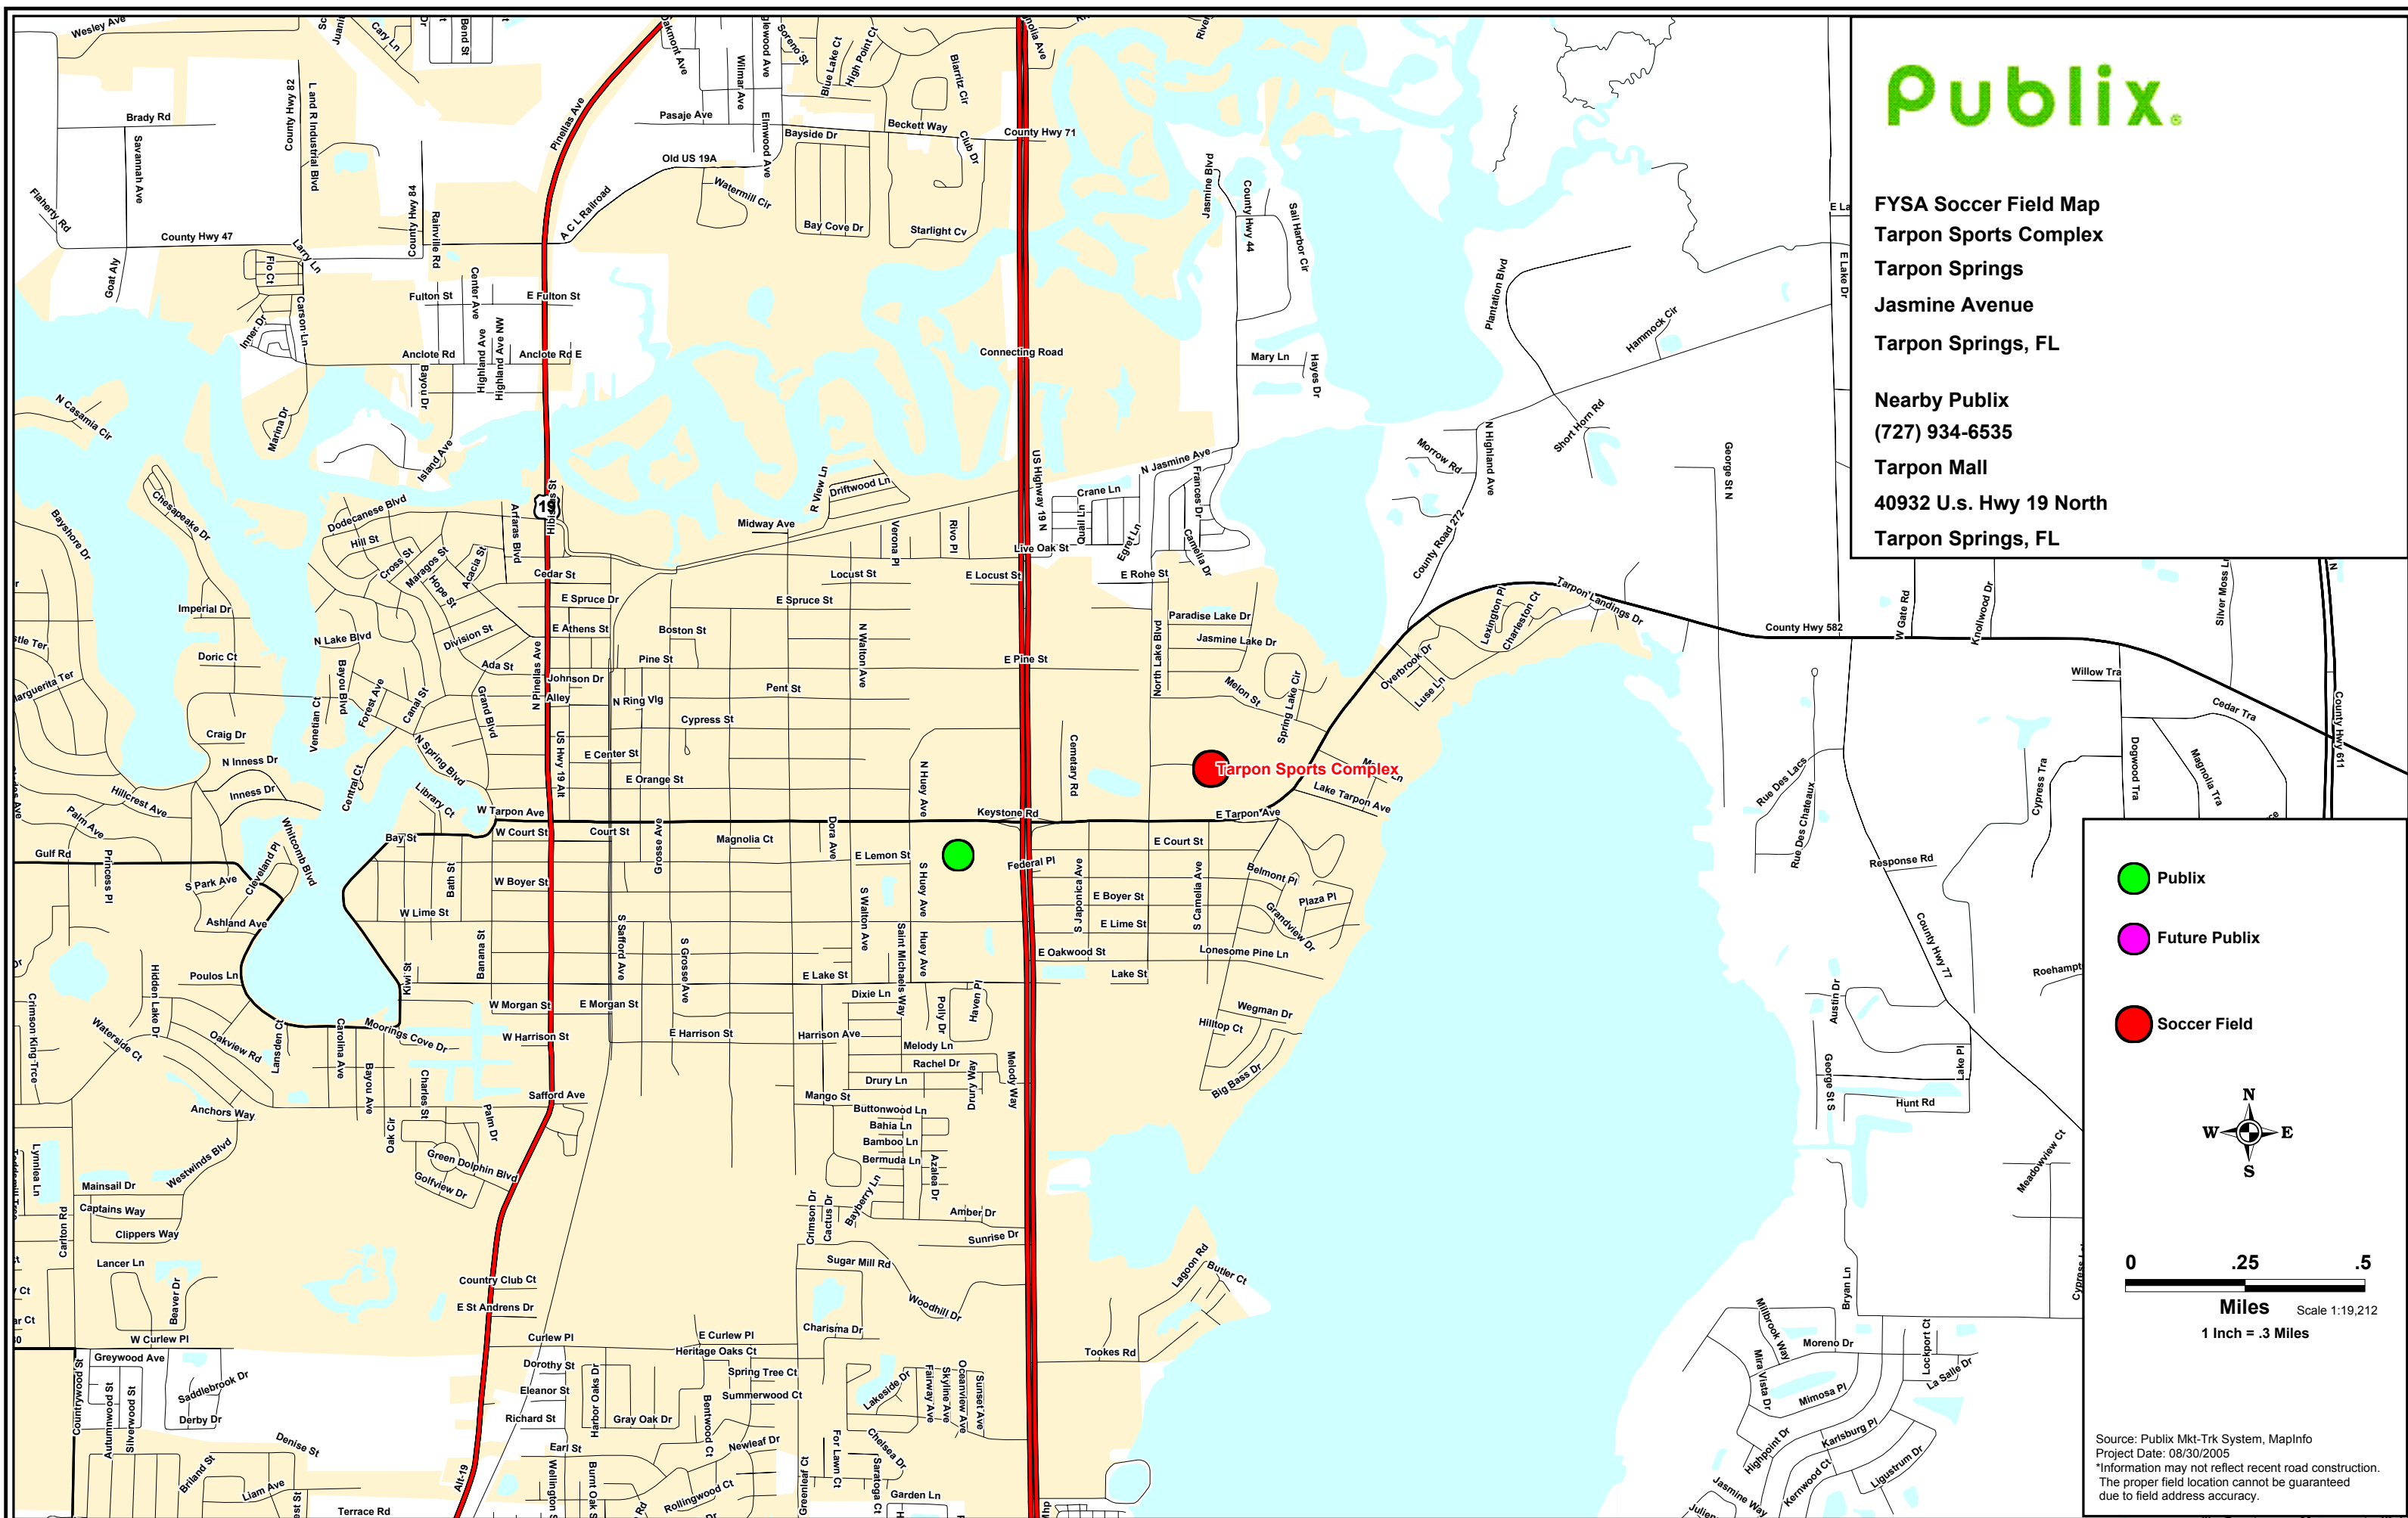

FYSA Soccer Field Map
Tarpon Sports Complex
Tarpon Springs
Jasmine Avenue
Tarpon Springs, FL

Nearby Publix
(727) 934-6535
Tarpon Mall
40932 U.S. Hwy 19 North
Tarpon Springs, FL

- Publix
- Future Publix
- Soccer Field

0 .25 .5
Miles Scale 1:19,212
1 Inch = .3 Miles

Source: Publix Mkt-Trk System, MapInfo
Project Date: 08/30/2005
*Information may not reflect recent road construction.
The proper field location cannot be guaranteed due to field address accuracy.