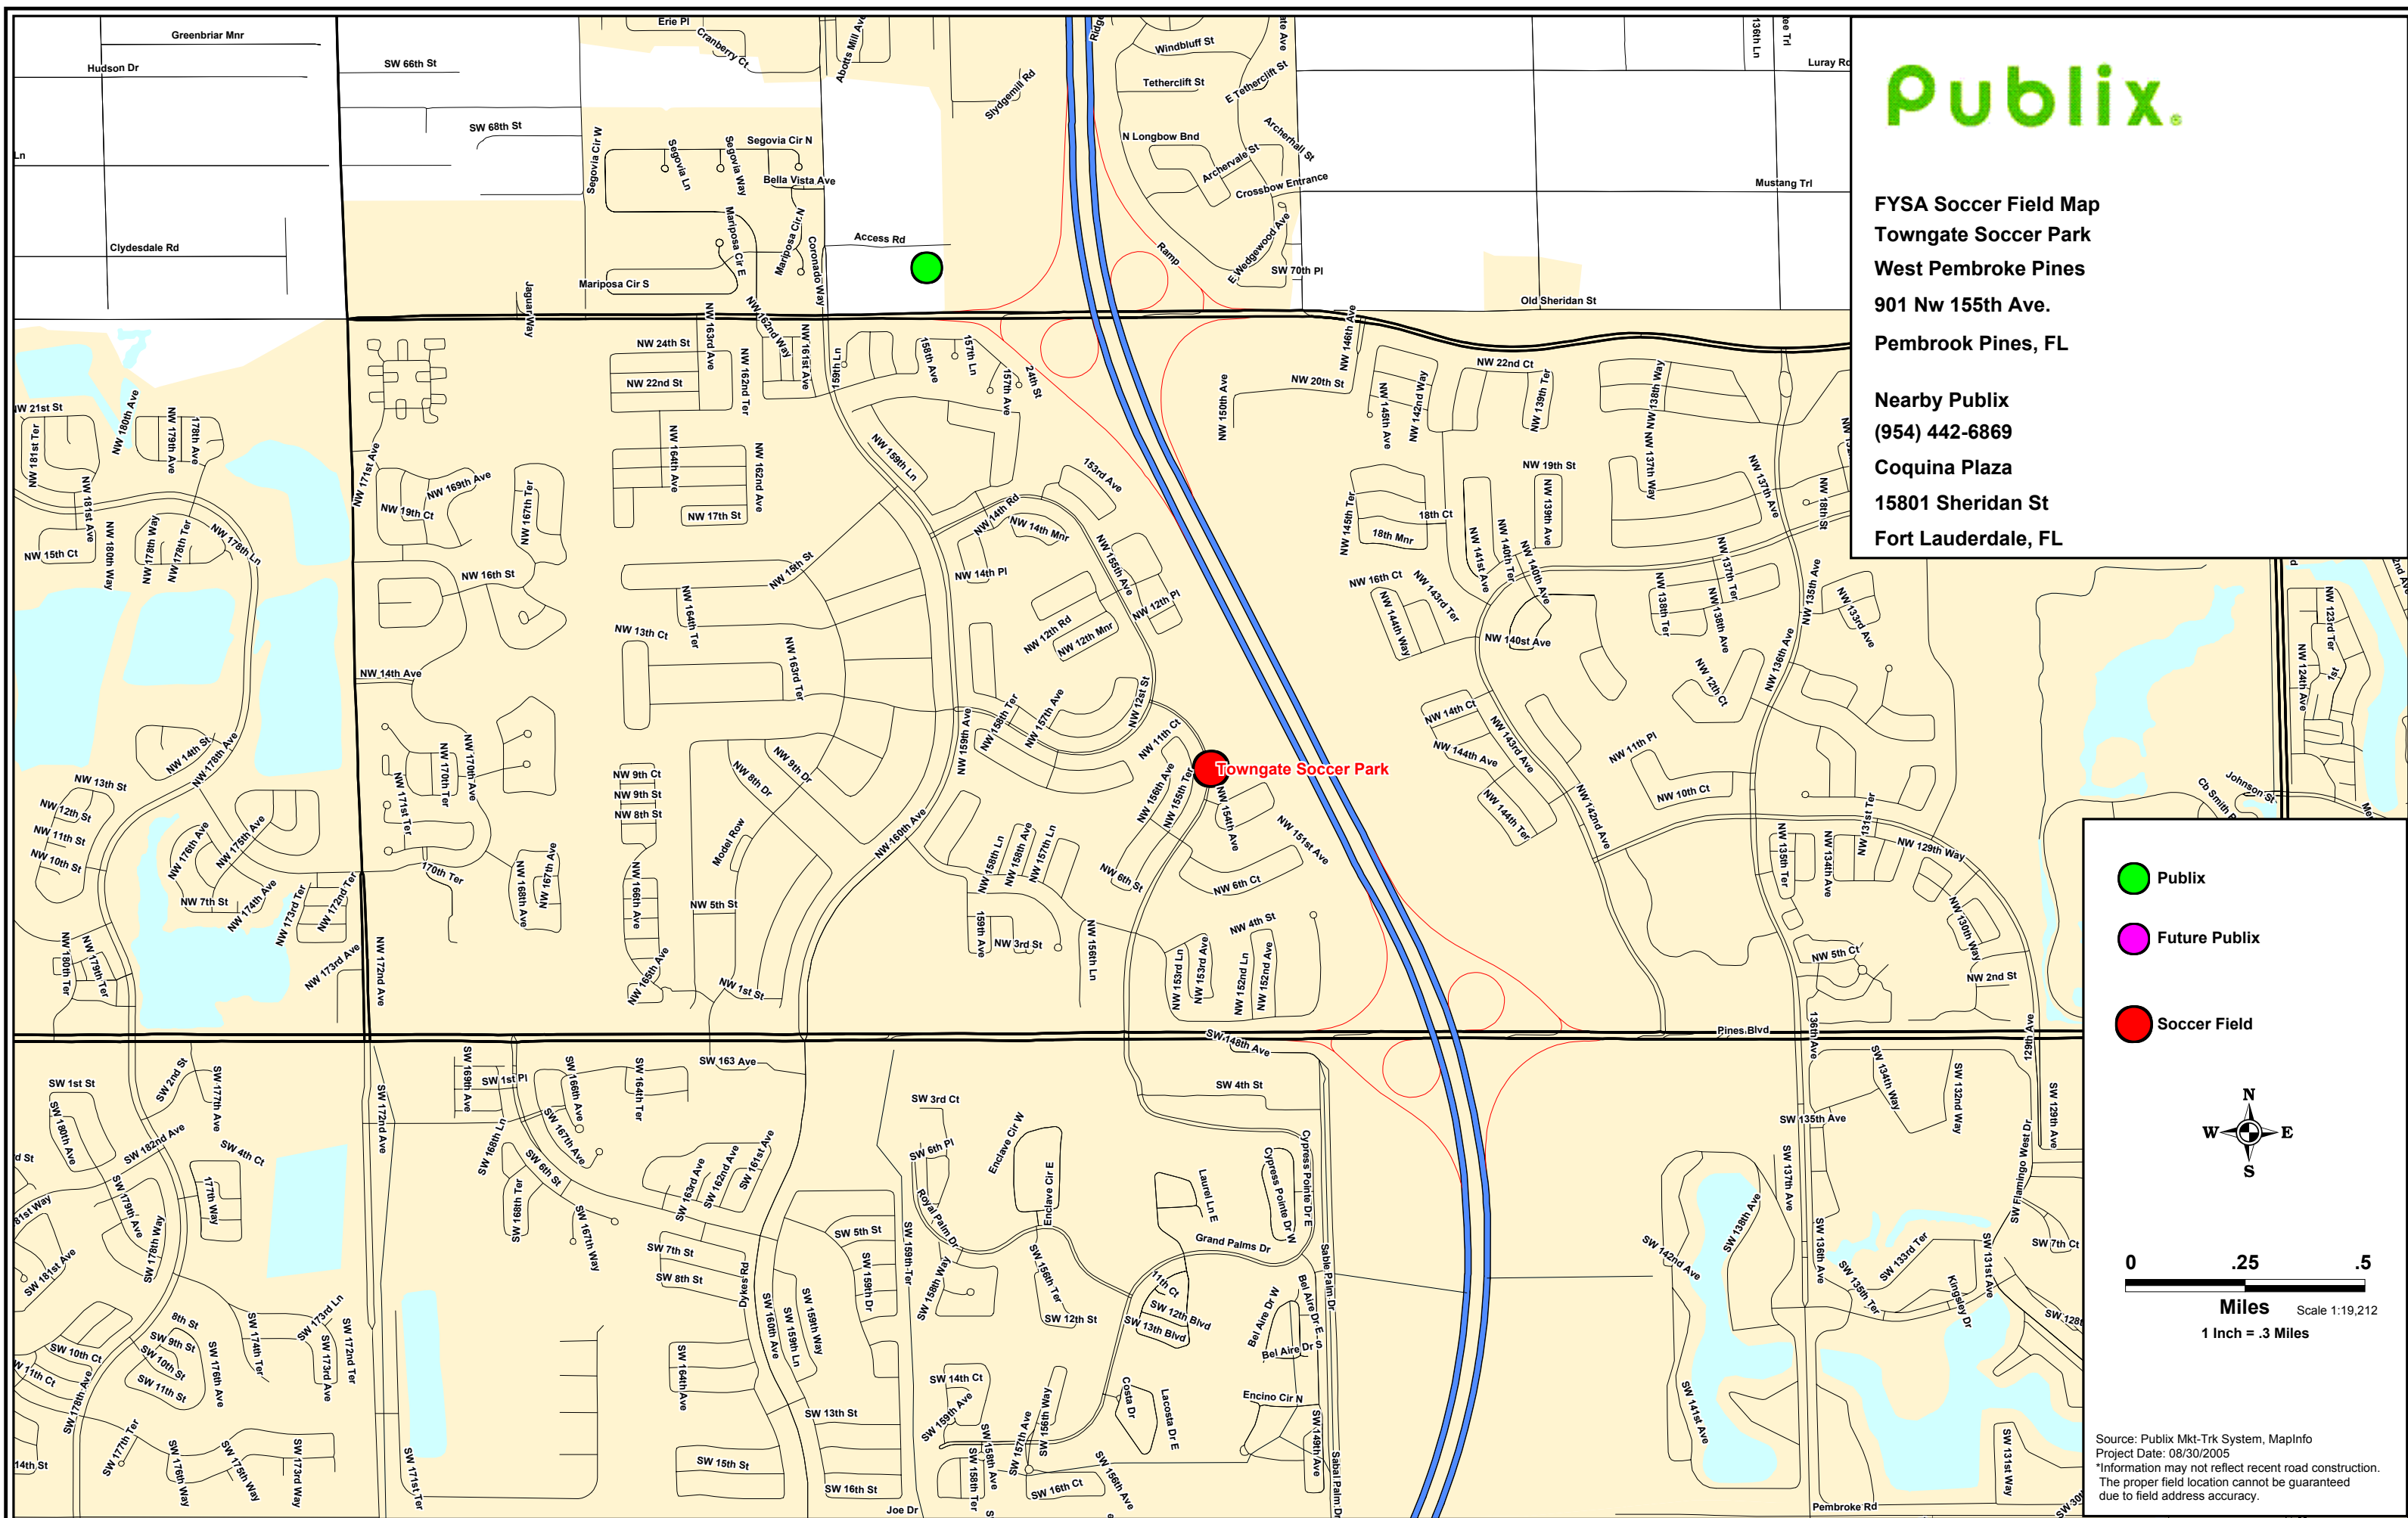

FYSA Soccer Field Map
Towngate Soccer Park
West Pembroke Pines
901 Nw 155th Ave.
Pembroke Pines, FL

Nearby Publix
(954) 442-6869
Coquina Plaza
15801 Sheridan St
Fort Lauderdale, FL

-  Publix
-  Future Publix
-  Soccer Field

Miles Scale 1:19,212
1 Inch = .3 Miles

Source: Publix Mkt-Trk System, MapInfo
 Project Date: 08/30/2005
 *Information may not reflect recent road construction.
 The proper field location cannot be guaranteed
 due to field address accuracy.