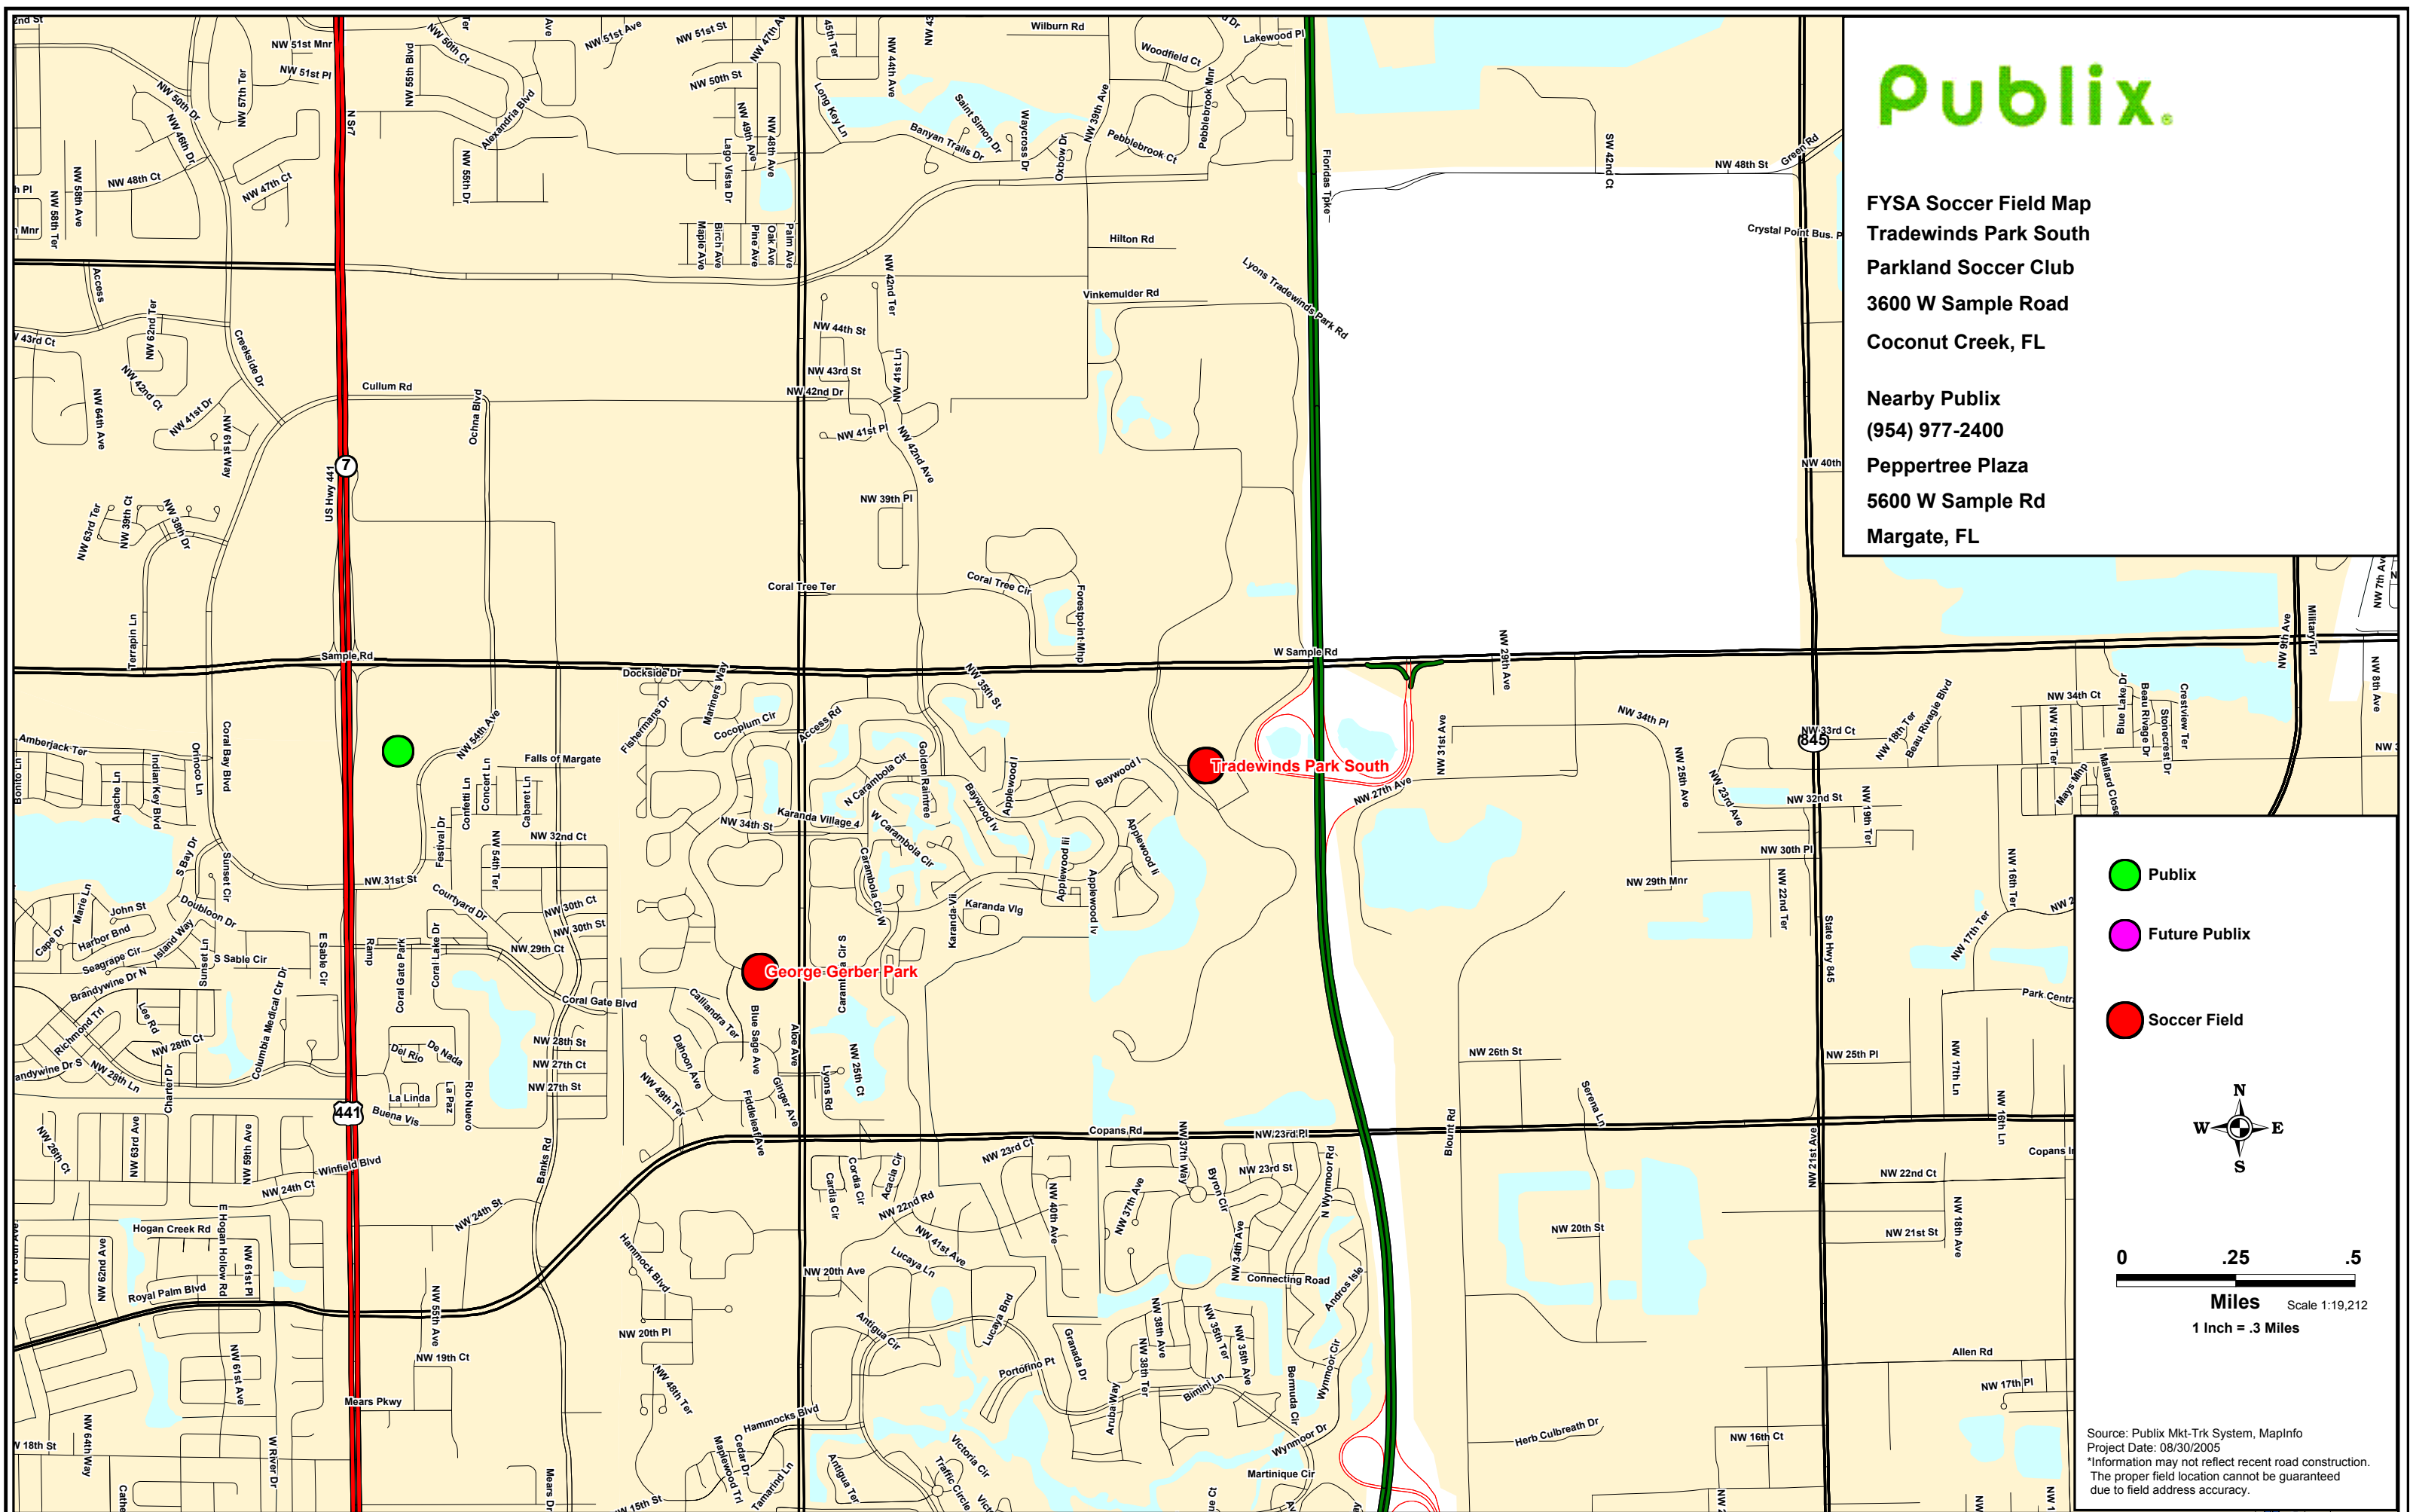

**FYSA Soccer Field Map**  
**Tradewinds Park South**  
**Parkland Soccer Club**  
**3600 W Sample Road**  
**Coconut Creek, FL**

**Nearby Publix**  
**(954) 977-2400**  
**Peppertree Plaza**  
**5600 W Sample Rd**  
**Margate, FL**

- Publix
- Future Publix
- Soccer Field

Source: Publix Mkt-Trk System, MapInfo  
Project Date: 08/30/2005  
\*Information may not reflect recent road construction.  
The proper field location cannot be guaranteed due to field address accuracy.