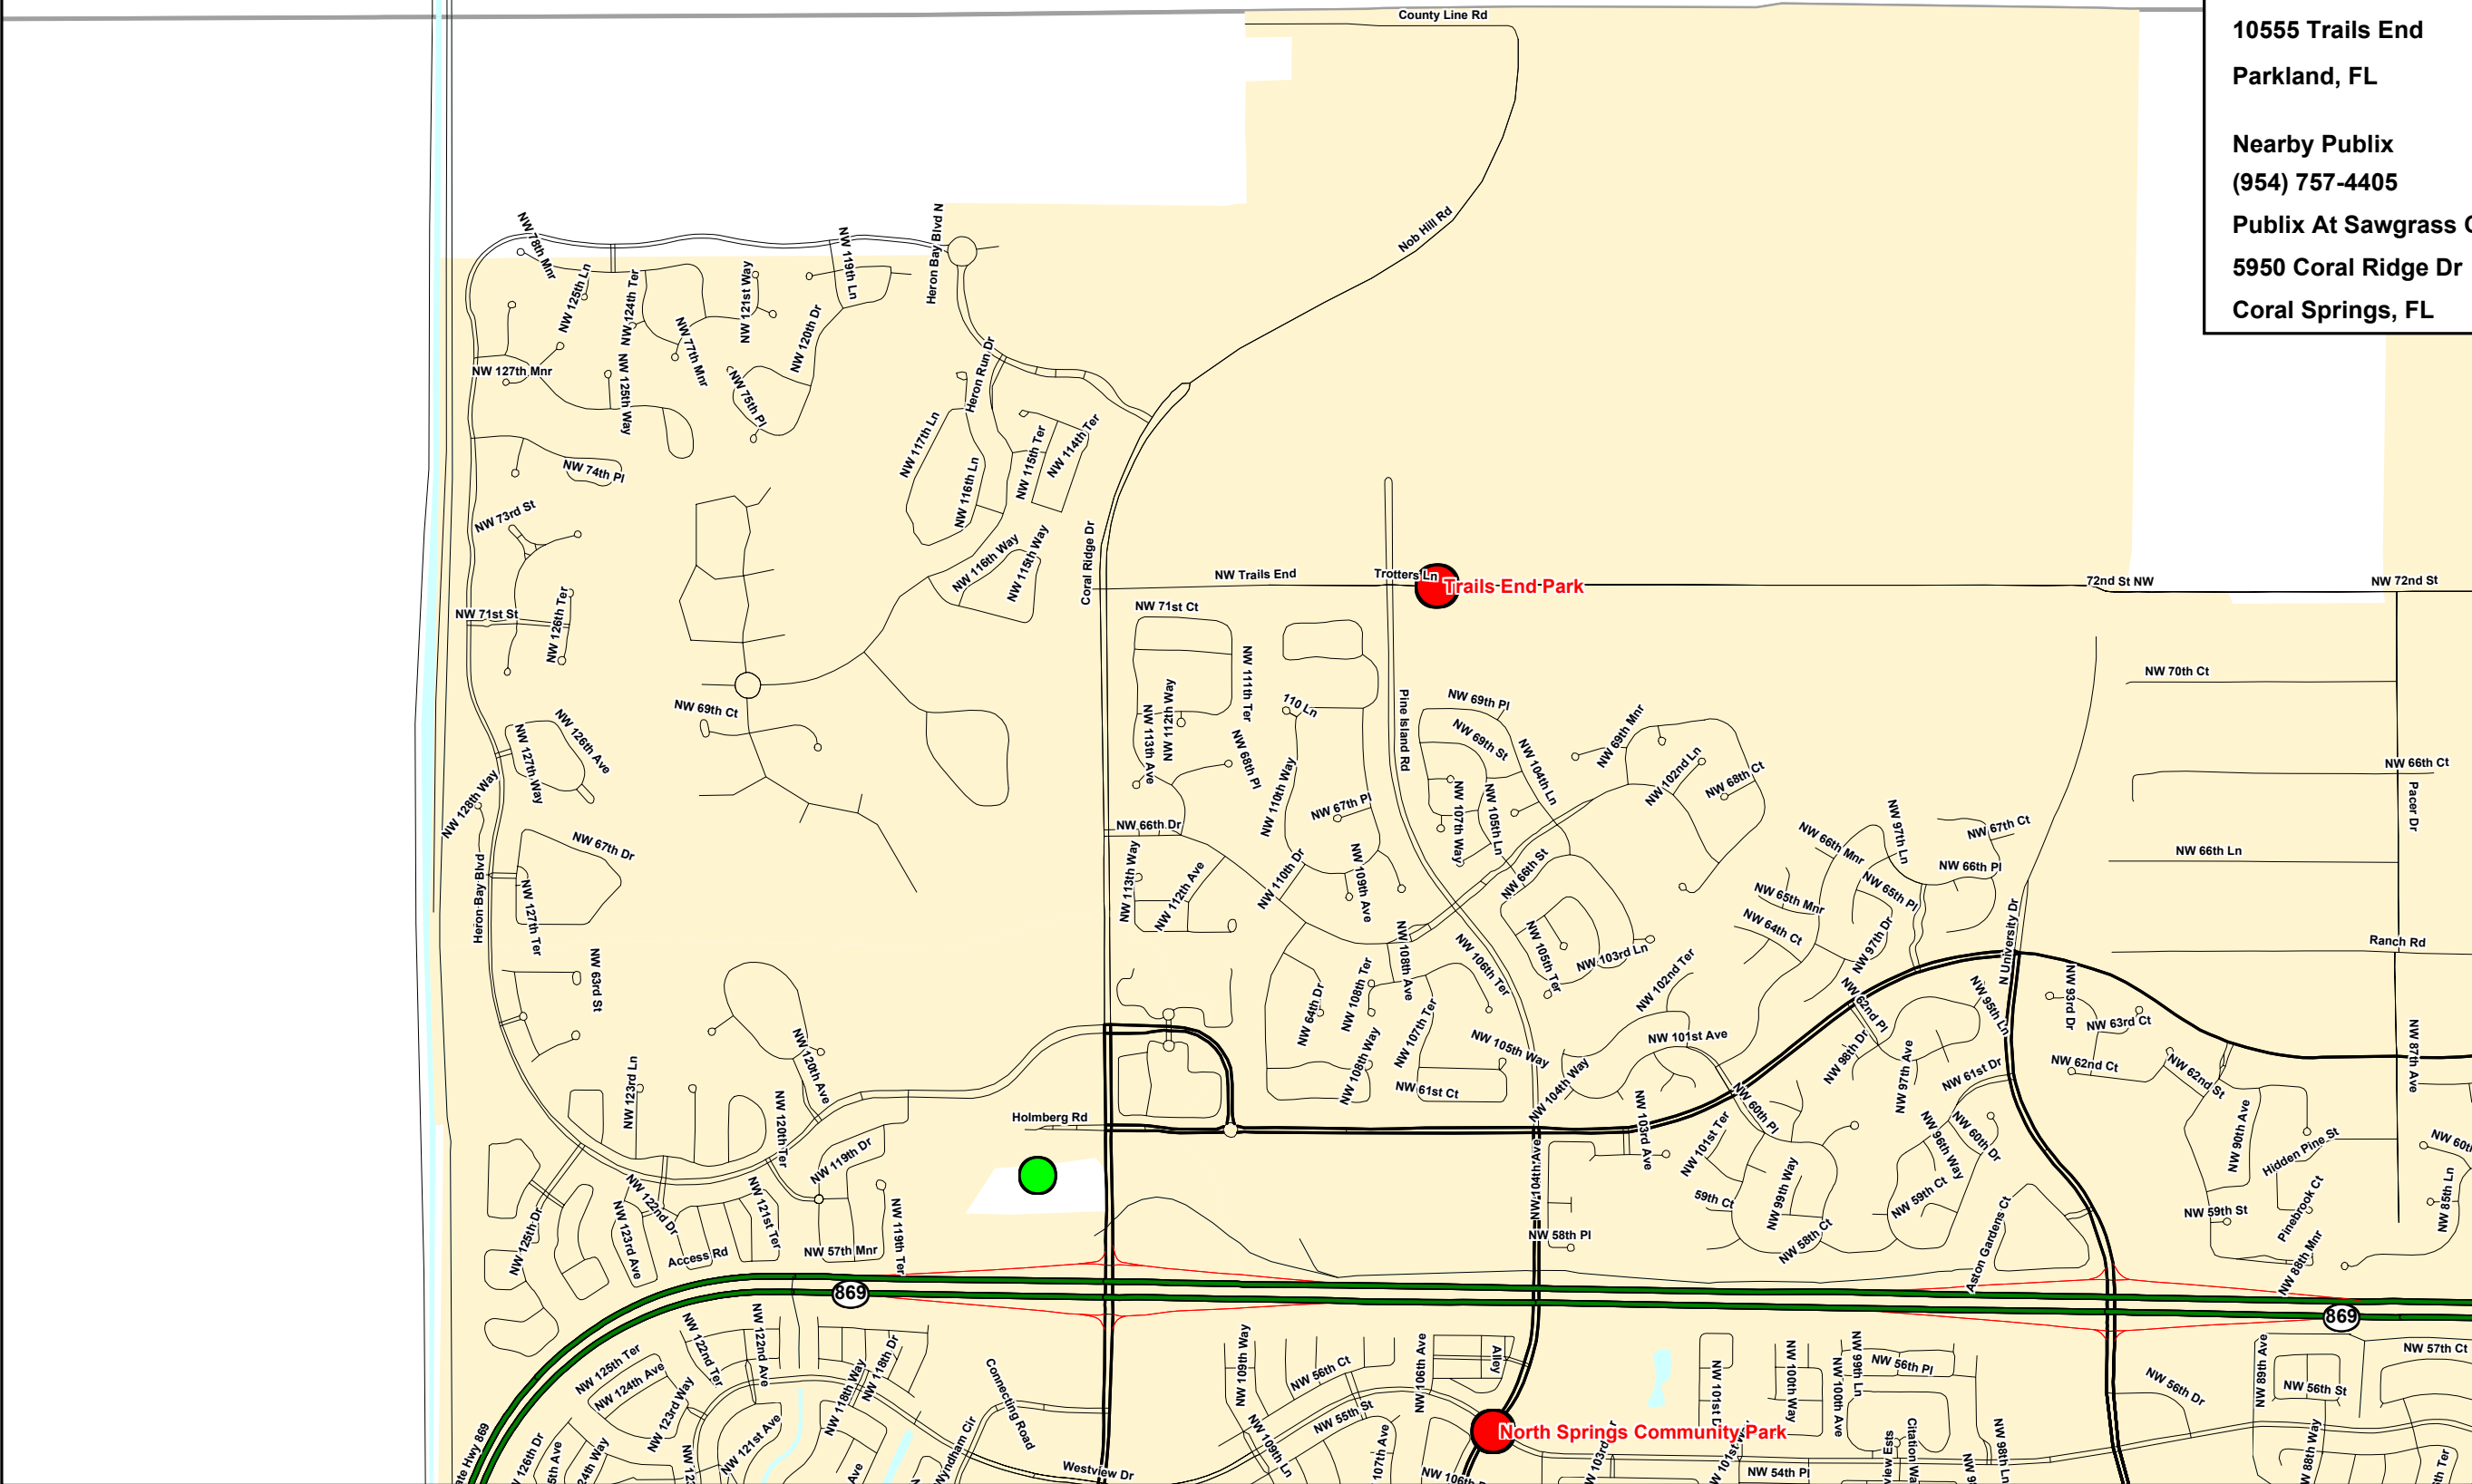

FYSA Soccer Field Map
Trails End Park
Parkland Predators
10555 Trails End
Parkland, FL

Nearby Publix
(954) 757-4405
Publix At Sawgrass Center
5950 Coral Ridge Dr
Coral Springs, FL

- Publix
- Future Publix
- Soccer Field

0 .25 .5
Miles Scale 1:19,212
1 Inch = .3 Miles

Source: Publix Mkt-Trk System, MapInfo
Project Date: 08/30/2005
*Information may not reflect recent road construction.
The proper field location cannot be guaranteed
due to field address accuracy.