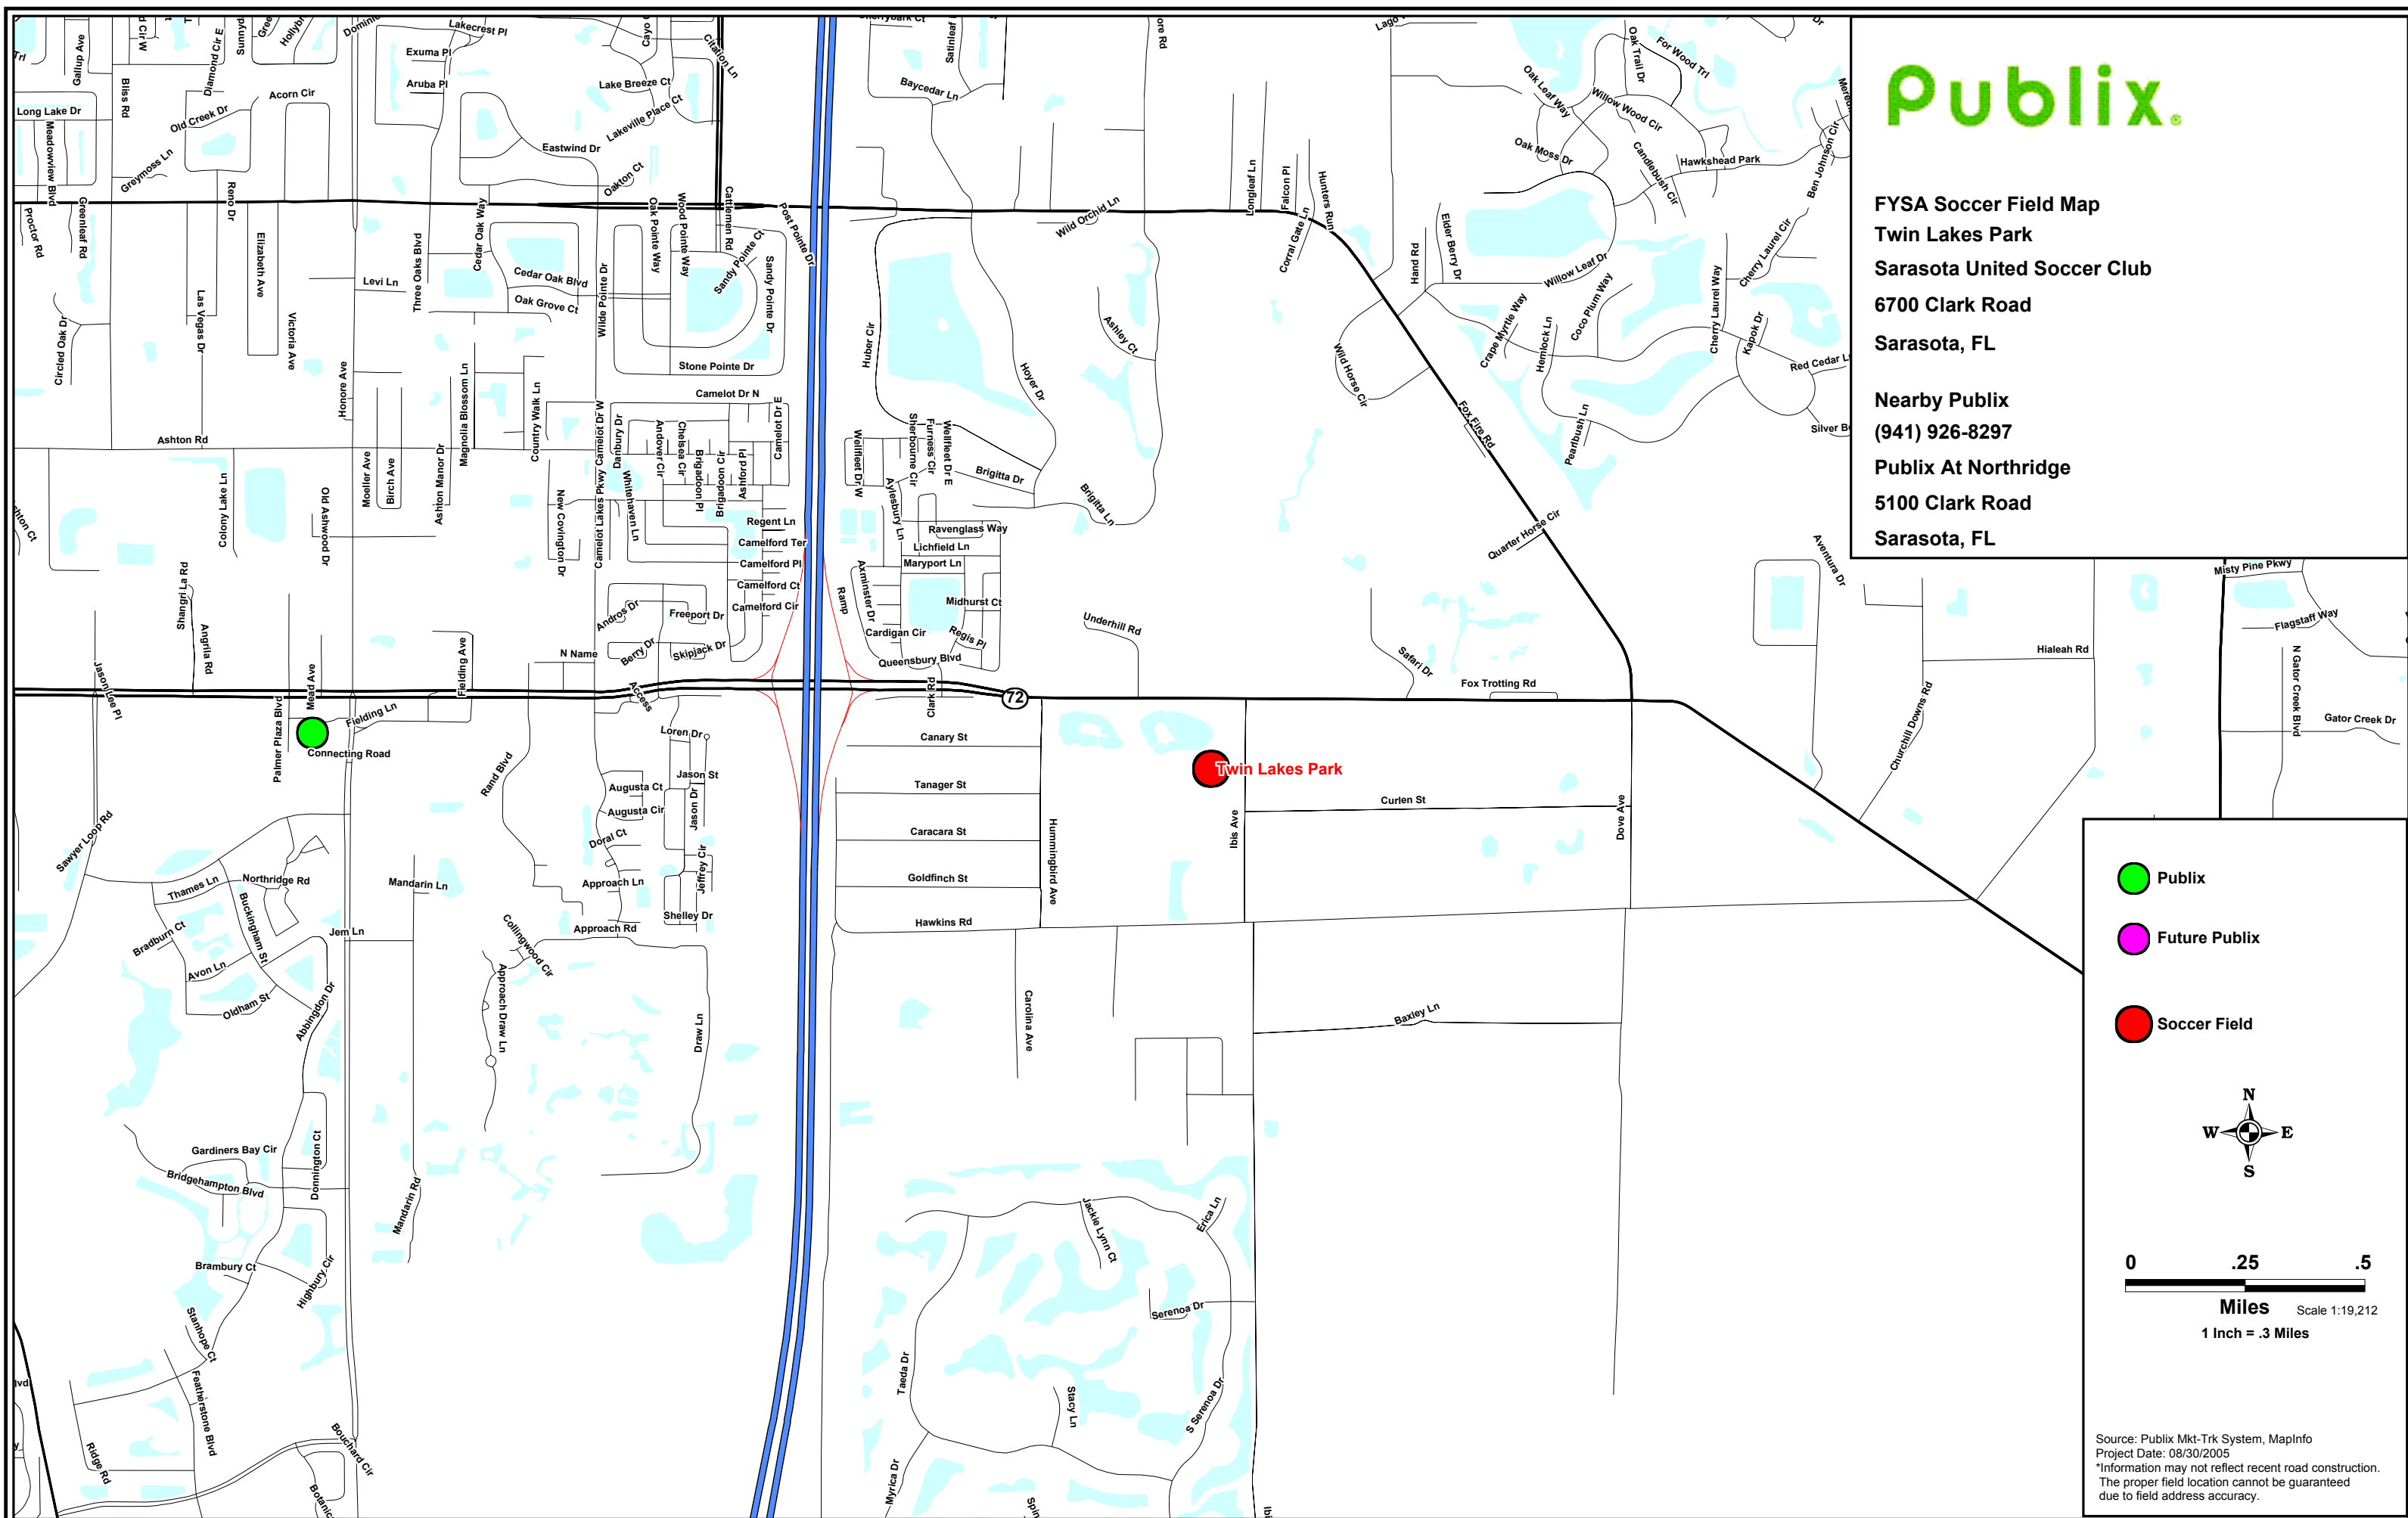

FYSA Soccer Field Map
Twin Lakes Park
Sarasota United Soccer Club
6700 Clark Road
Sarasota, FL

Nearby Publix
(941) 926-8297
Publix At Northridge
5100 Clark Road
Sarasota, FL

- Publix
- Future Publix
- Soccer Field

Miles Scale 1:19,212
1 Inch = .3 Miles

Source: Publix Mkt-Trk System, MapInfo
Project Date: 08/30/2005
*Information may not reflect recent road construction.
The proper field location cannot be guaranteed
due to field address accuracy.