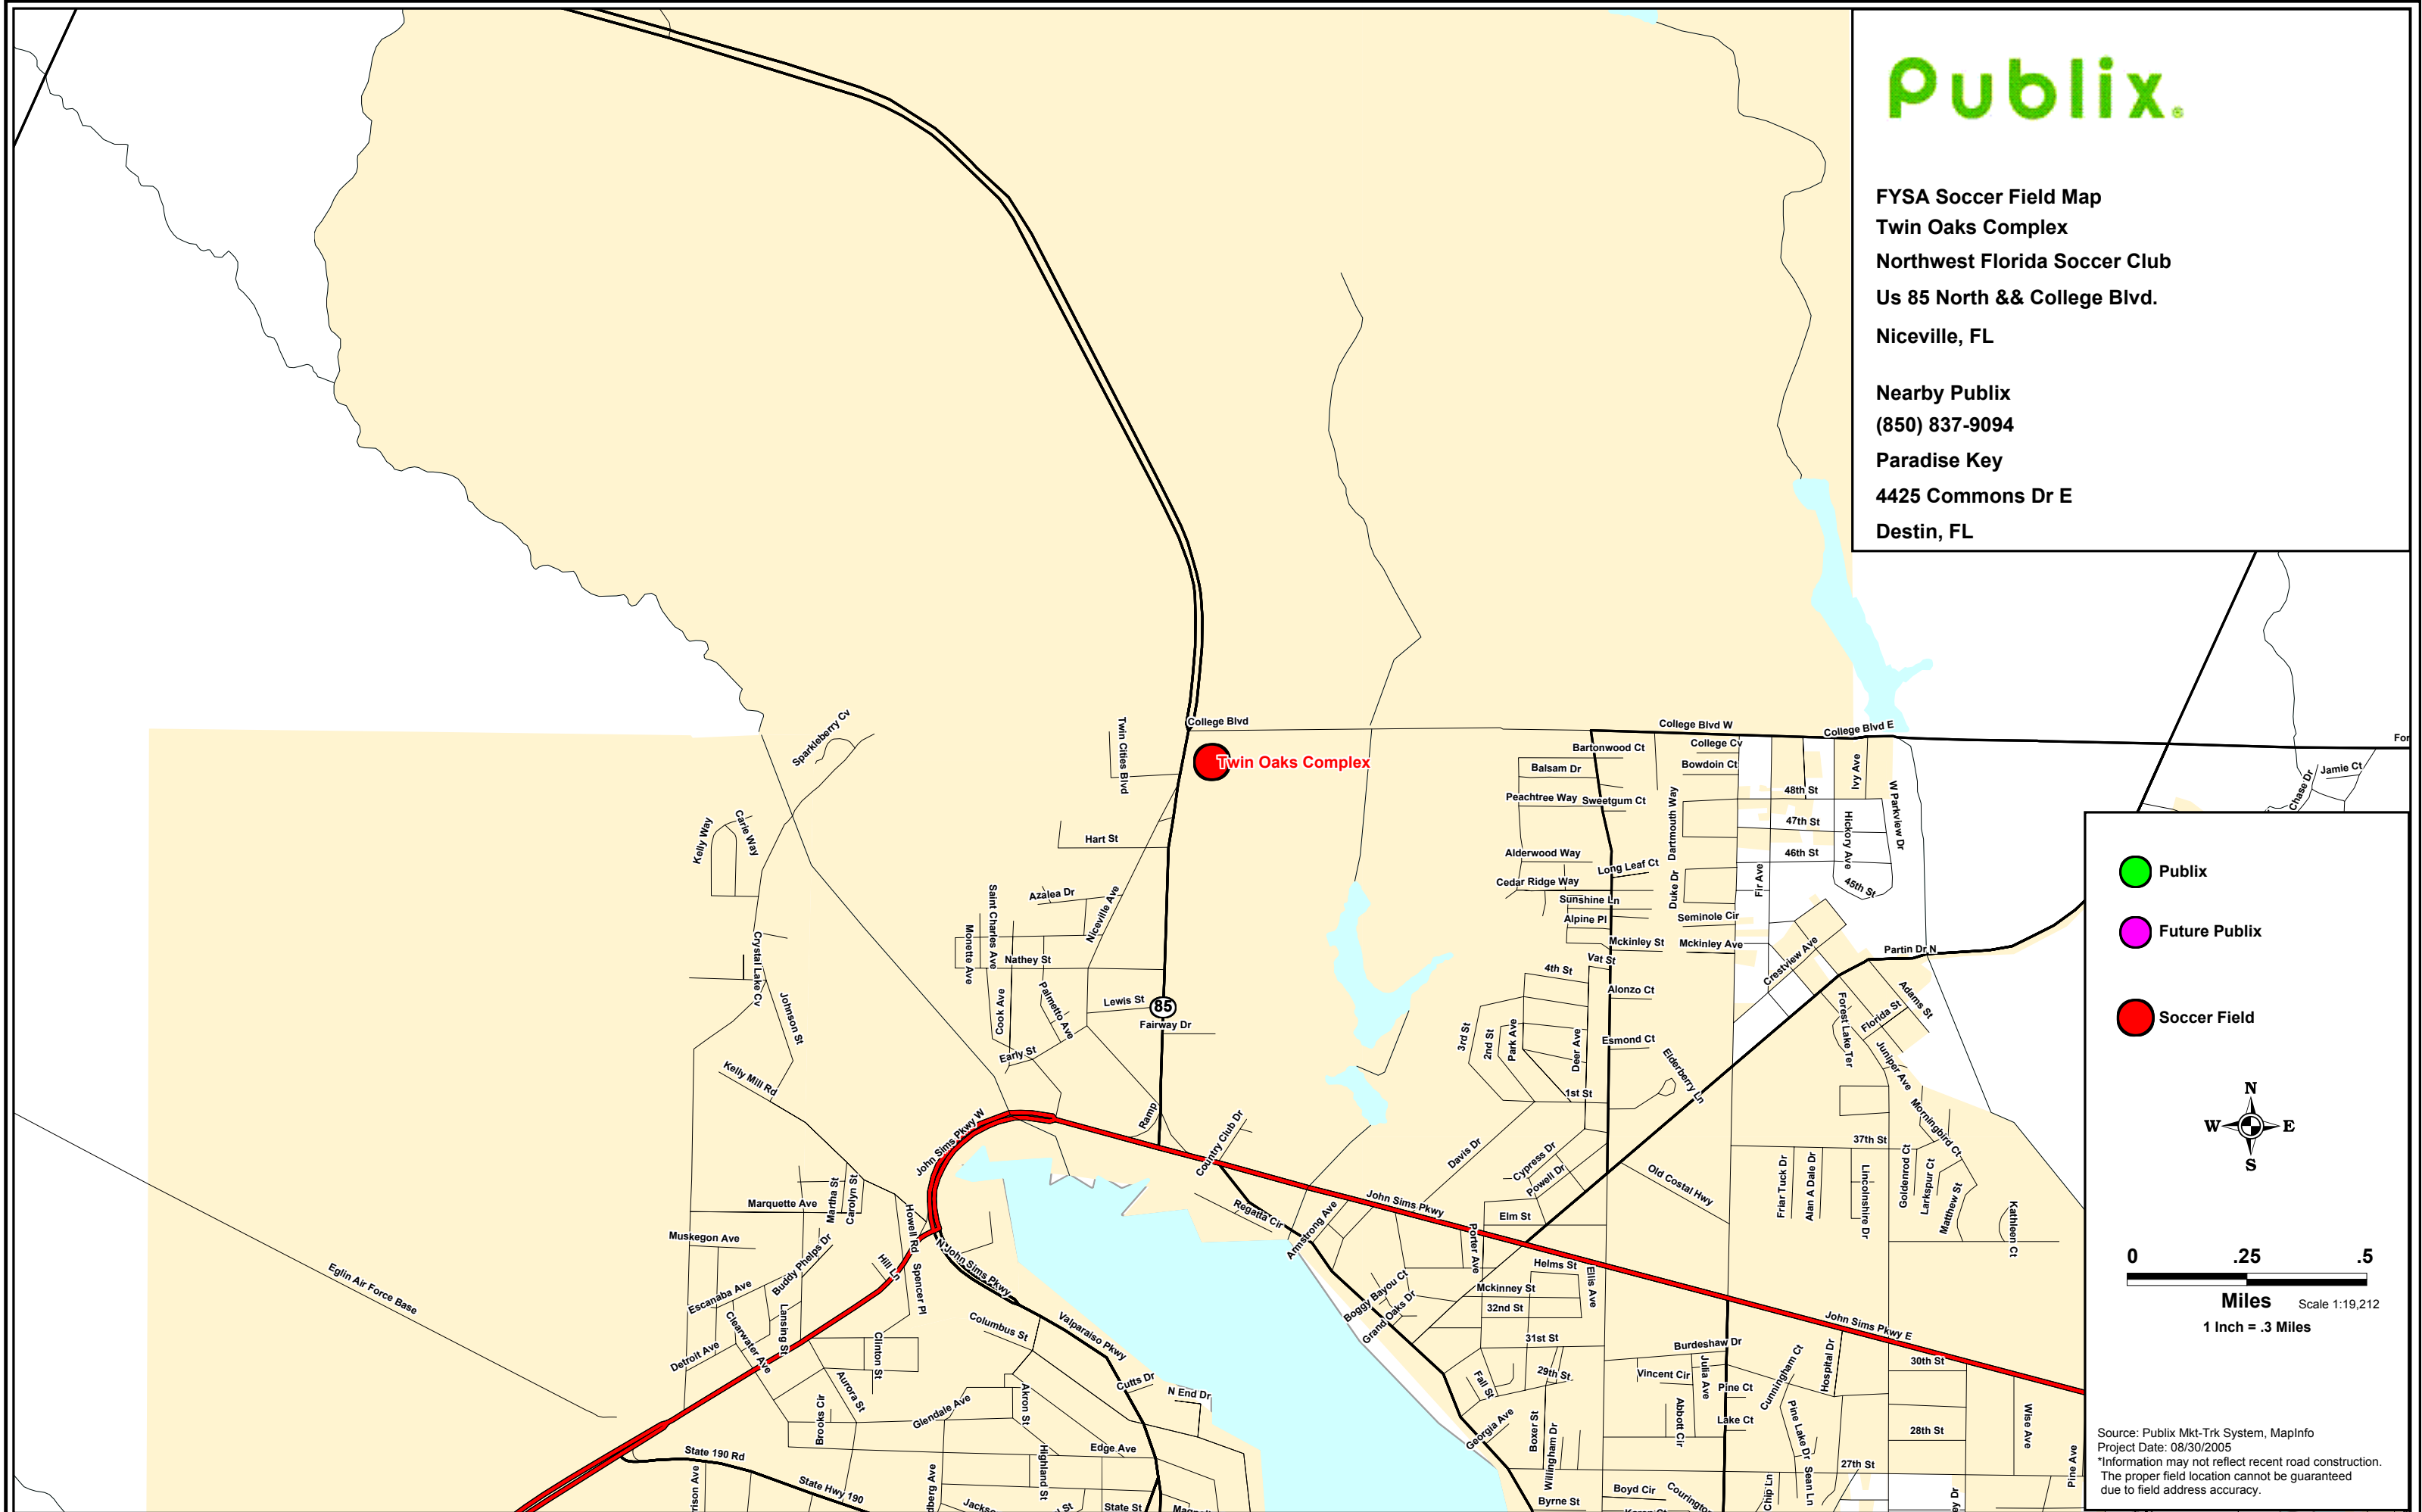

**FYSA Soccer Field Map**  
**Twin Oaks Complex**  
**Northwest Florida Soccer Club**  
**Us 85 North & College Blvd.**  
**Niceville, FL**

**Nearby Publix**  
**(850) 837-9094**  
**Paradise Key**  
**4425 Commons Dr E**  
**Destin, FL**

-  Publix
-  Future Publix
-  Soccer Field

Source: Publix Mkt-Trk System, MapInfo  
 Project Date: 08/30/2005  
 \*Information may not reflect recent road construction.  
 The proper field location cannot be guaranteed  
 due to field address accuracy.