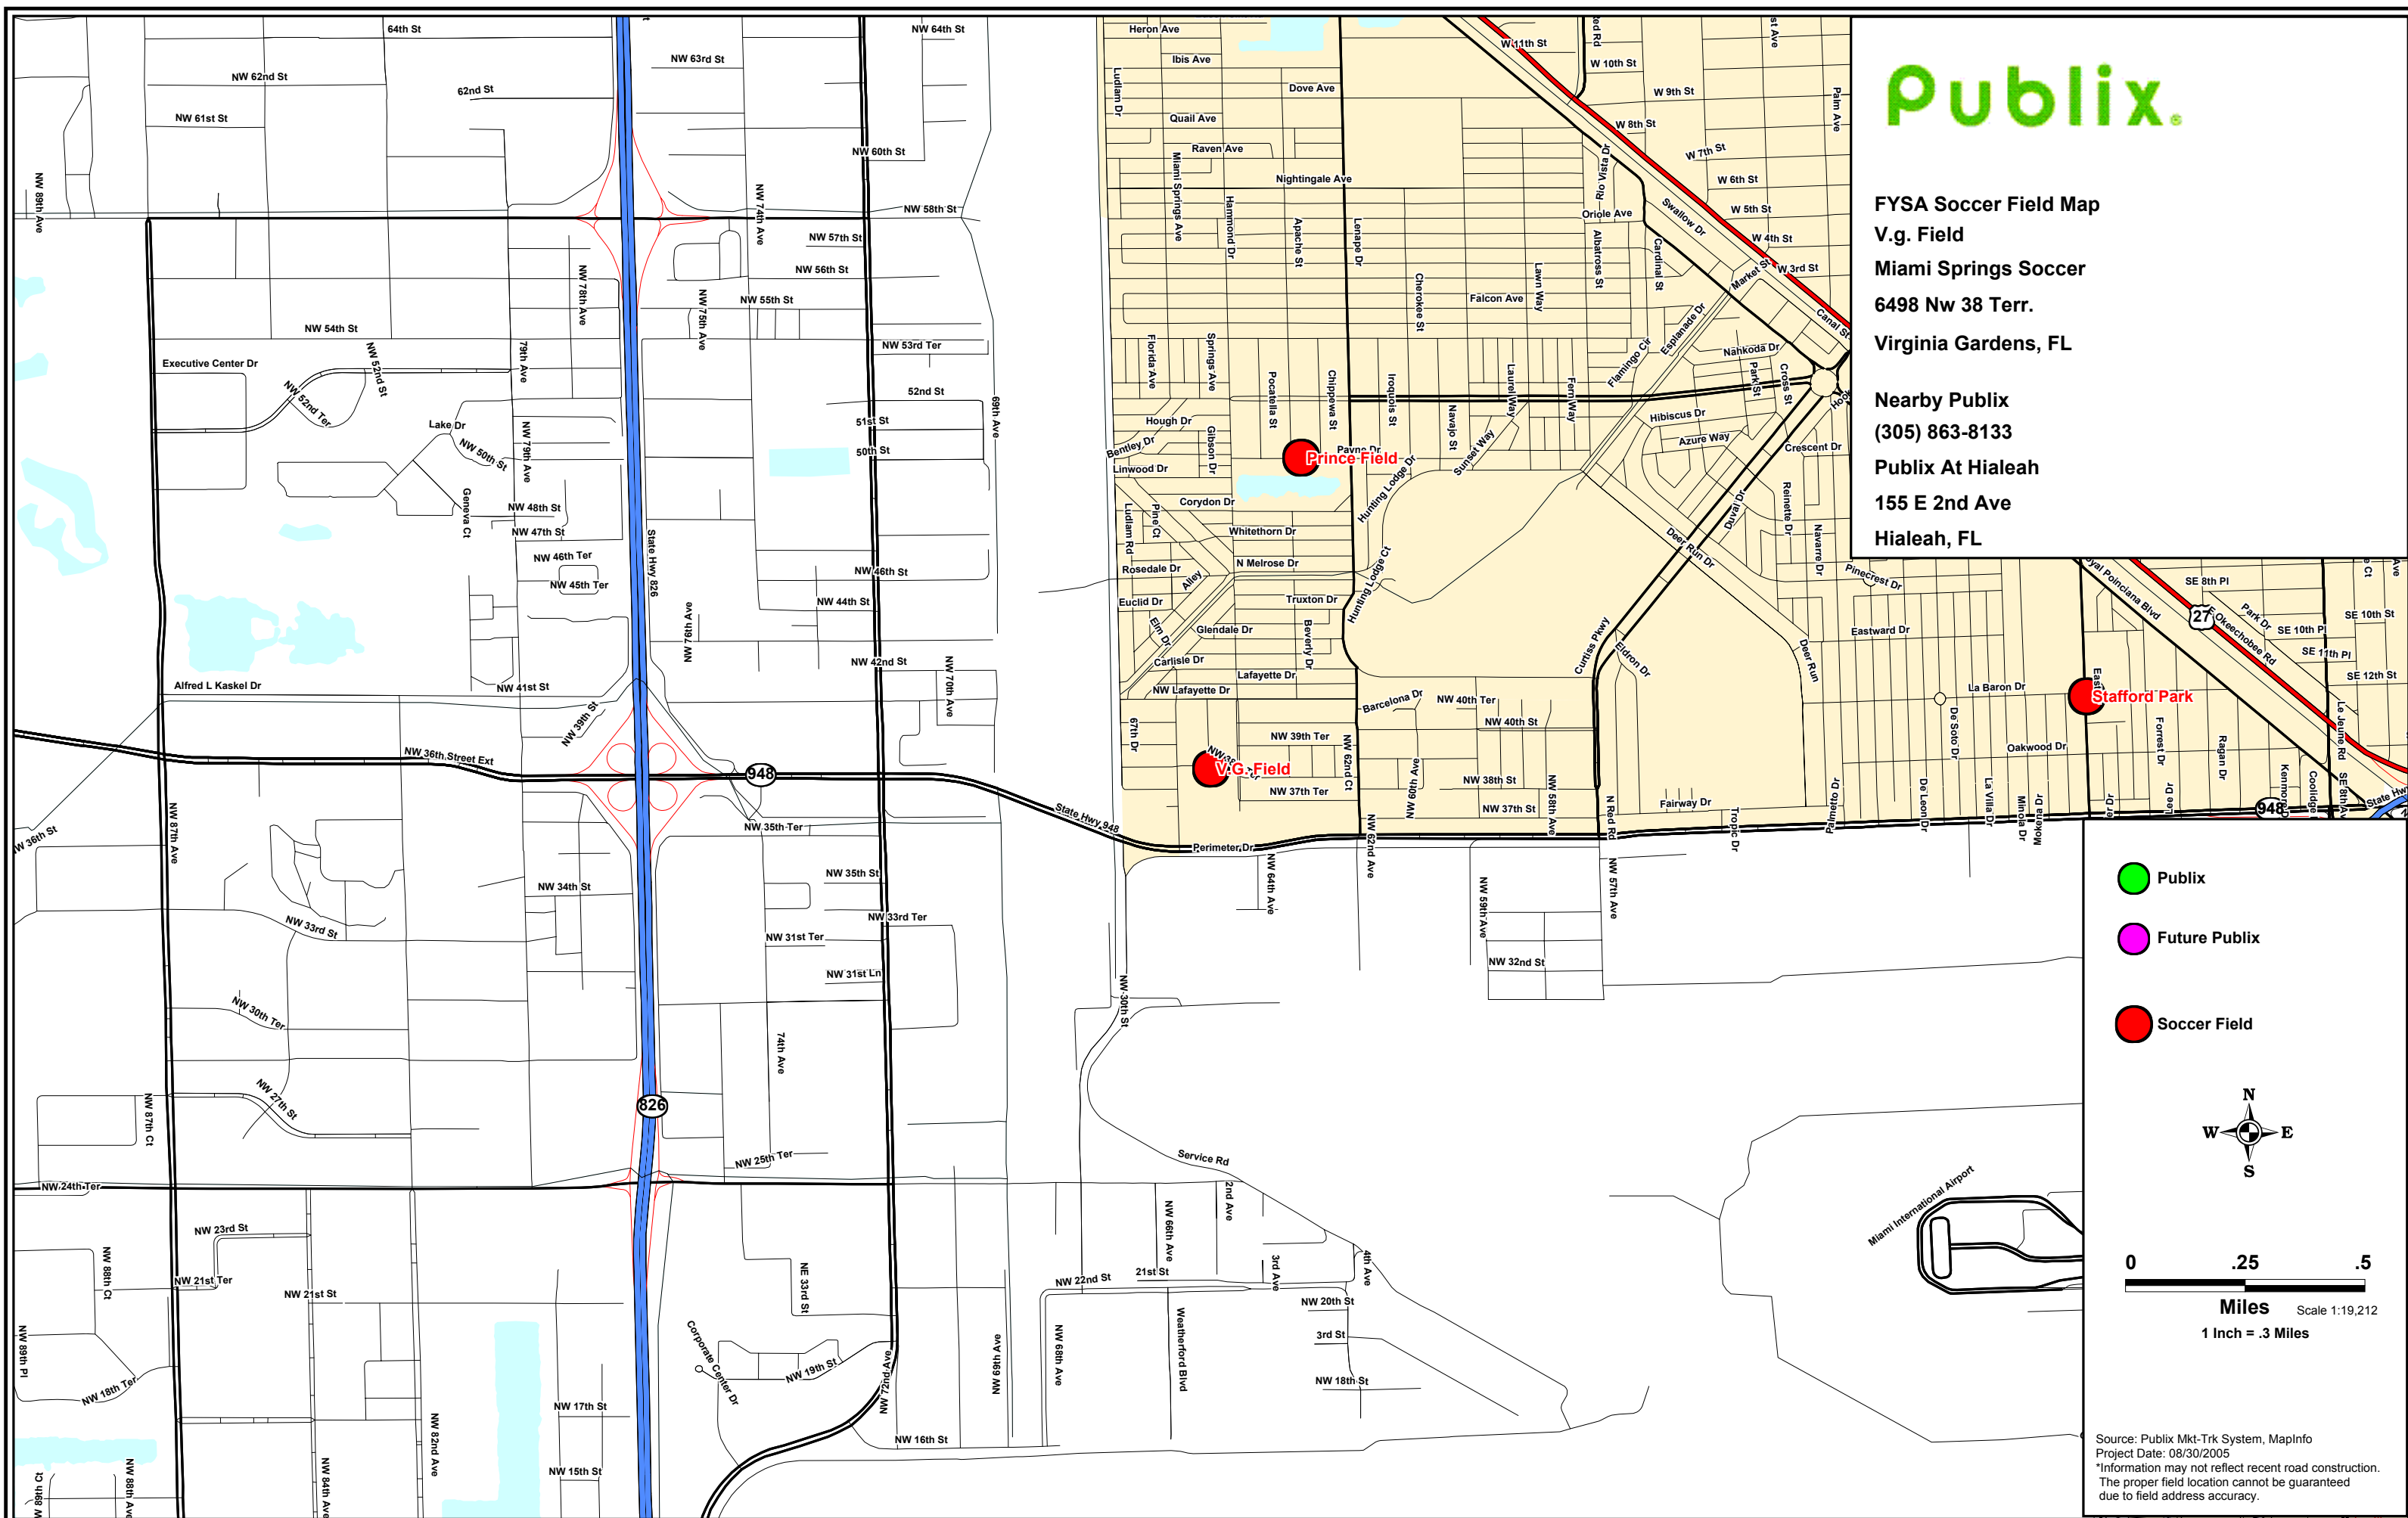

**FYSA Soccer Field Map**  
**V.g. Field**  
**Miami Springs Soccer**  
**6498 Nw 38 Terr.**  
**Virginia Gardens, FL**

**Nearby Publix**  
**(305) 863-8133**  
**Publix At Hialeah**  
**155 E 2nd Ave**  
**Hialeah, FL**

- Publix
- Future Publix
- Soccer Field

**Miles** Scale 1:19,212  
**1 Inch = .3 Miles**

Source: Publix Mkt-Trk System, MapInfo  
 Project Date: 08/30/2005  
 \*Information may not reflect recent road construction.  
 The proper field location cannot be guaranteed due to field address accuracy.