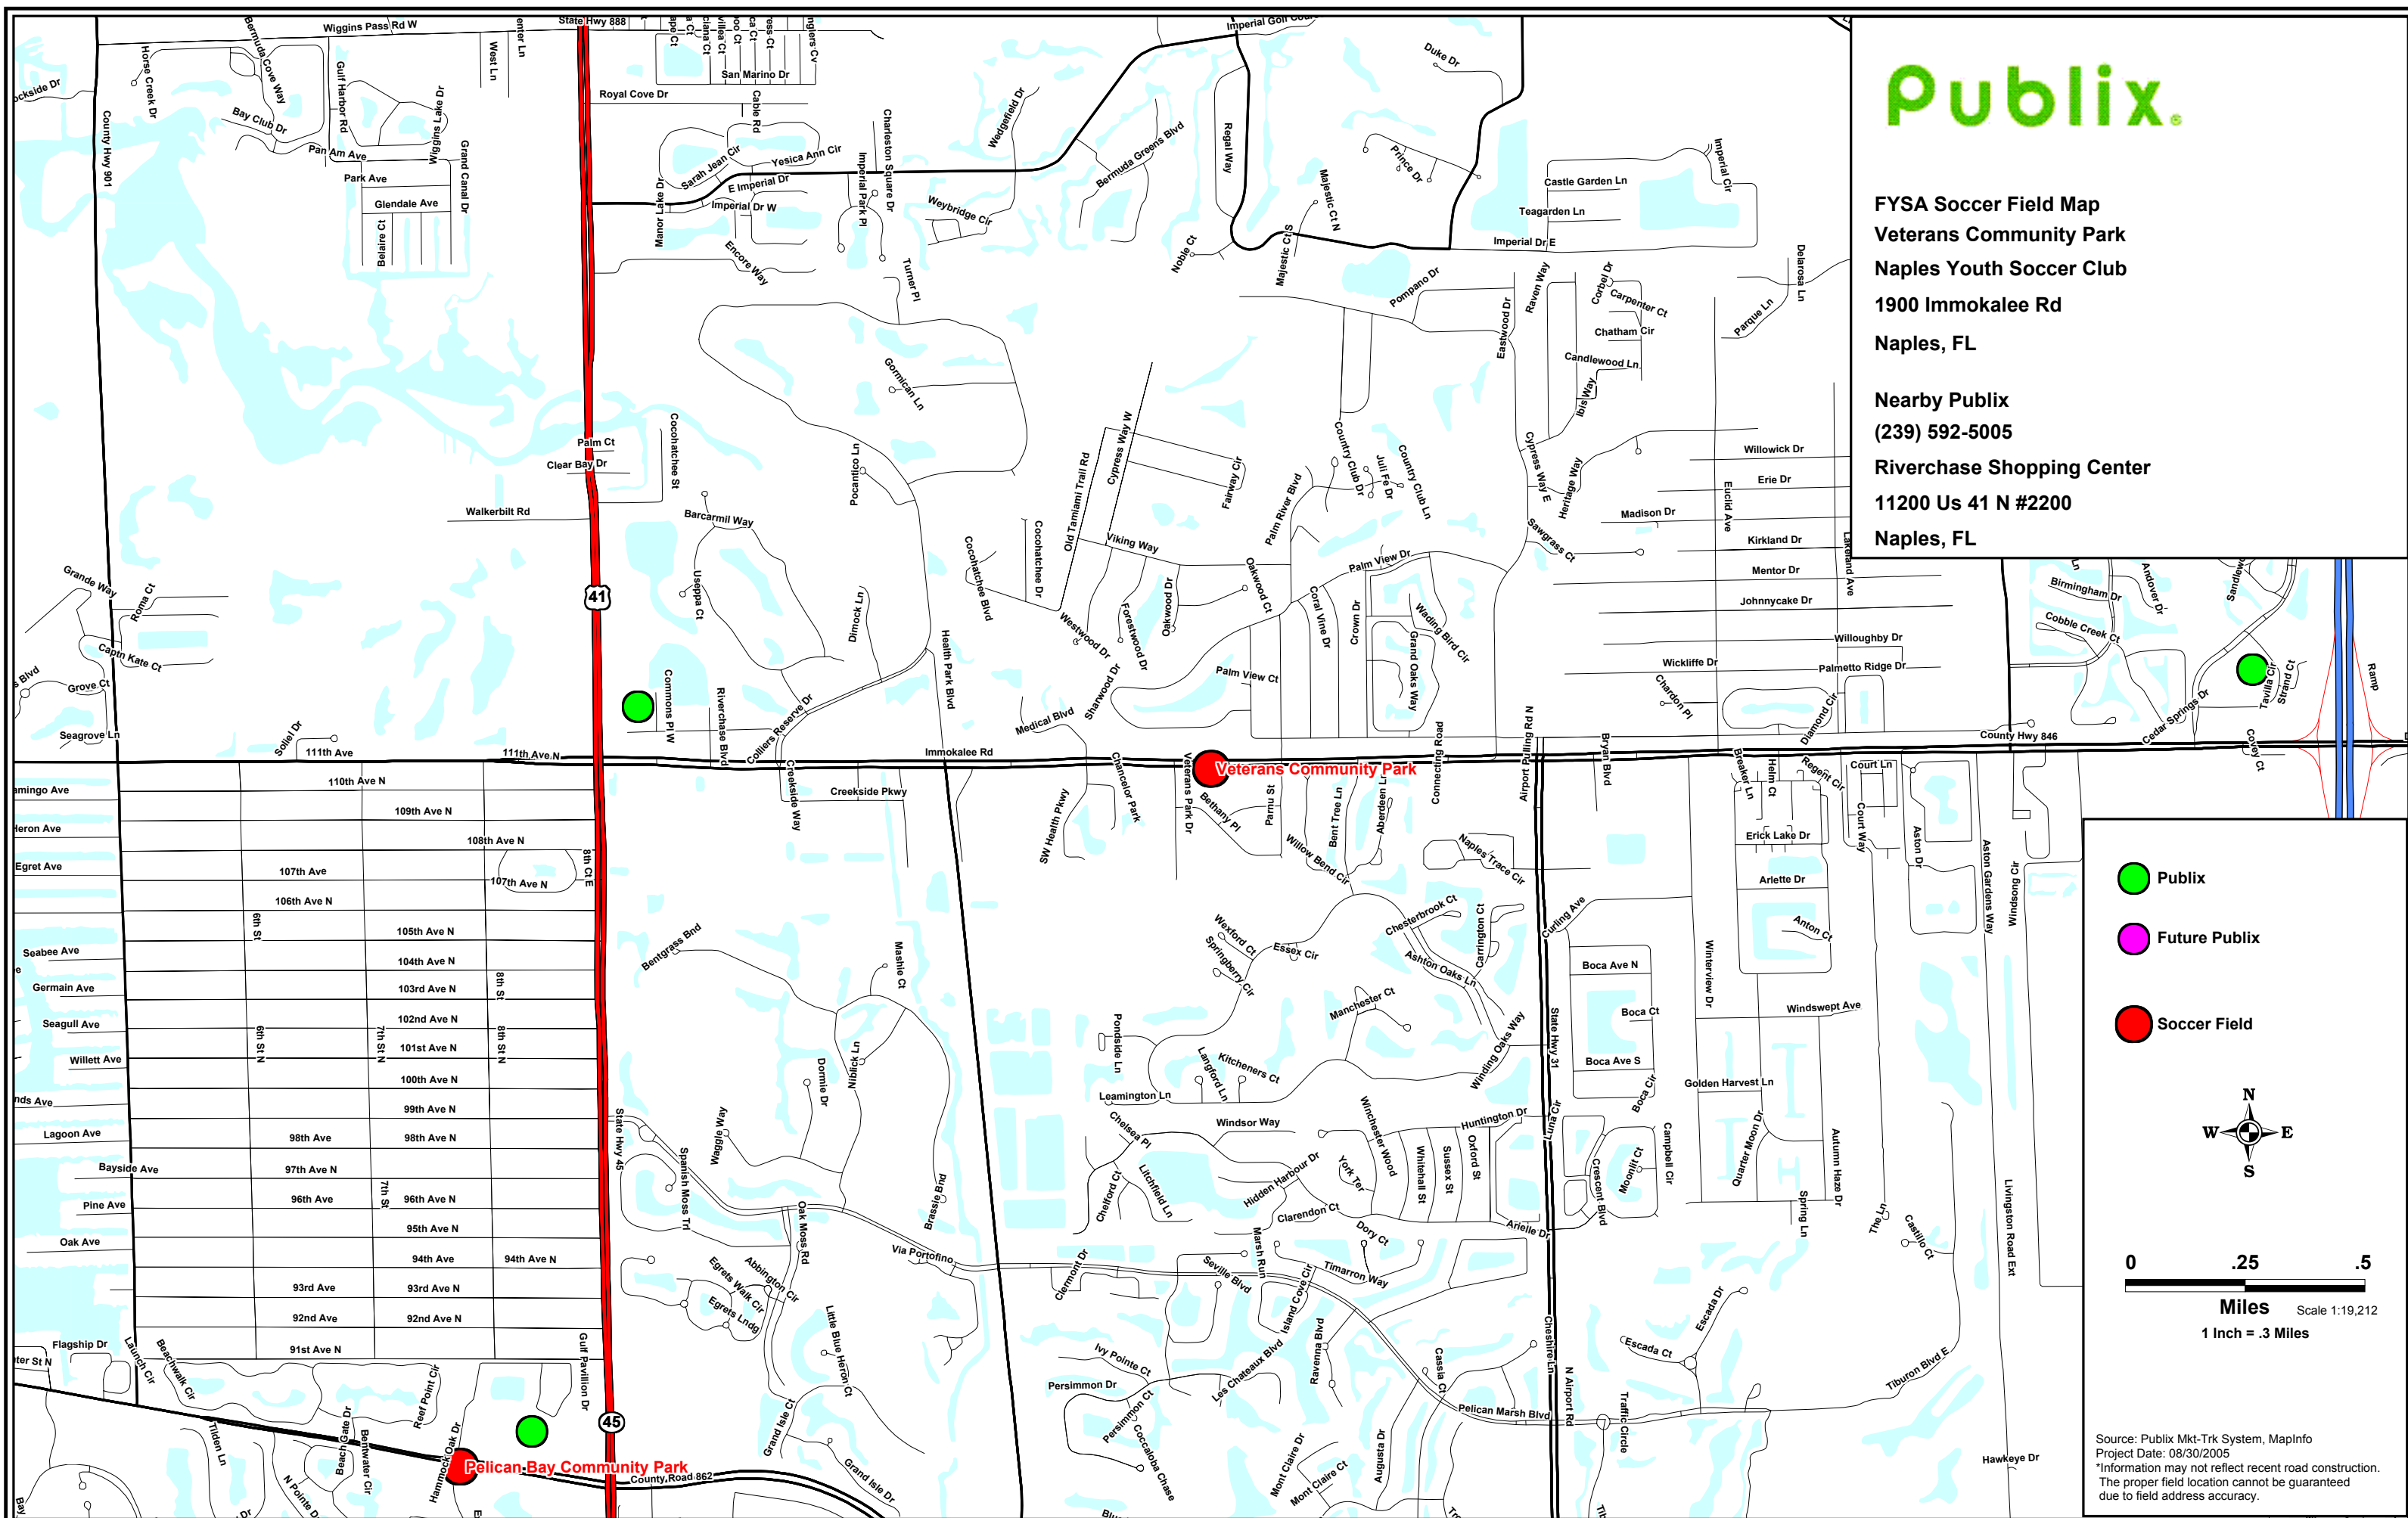

FYSA Soccer Field Map
Veterans Community Park
Naples Youth Soccer Club
1900 Immokalee Rd
Naples, FL

Nearby Publix
(239) 592-5005
Riverchase Shopping Center
11200 Us 41 N #2200
Naples, FL

-  Publix
-  Future Publix
-  Soccer Field

Source: Publix Mkt-Trk System, MapInfo
 Project Date: 08/30/2005
 *Information may not reflect recent road construction.
 The proper field location cannot be guaranteed
 due to field address accuracy.