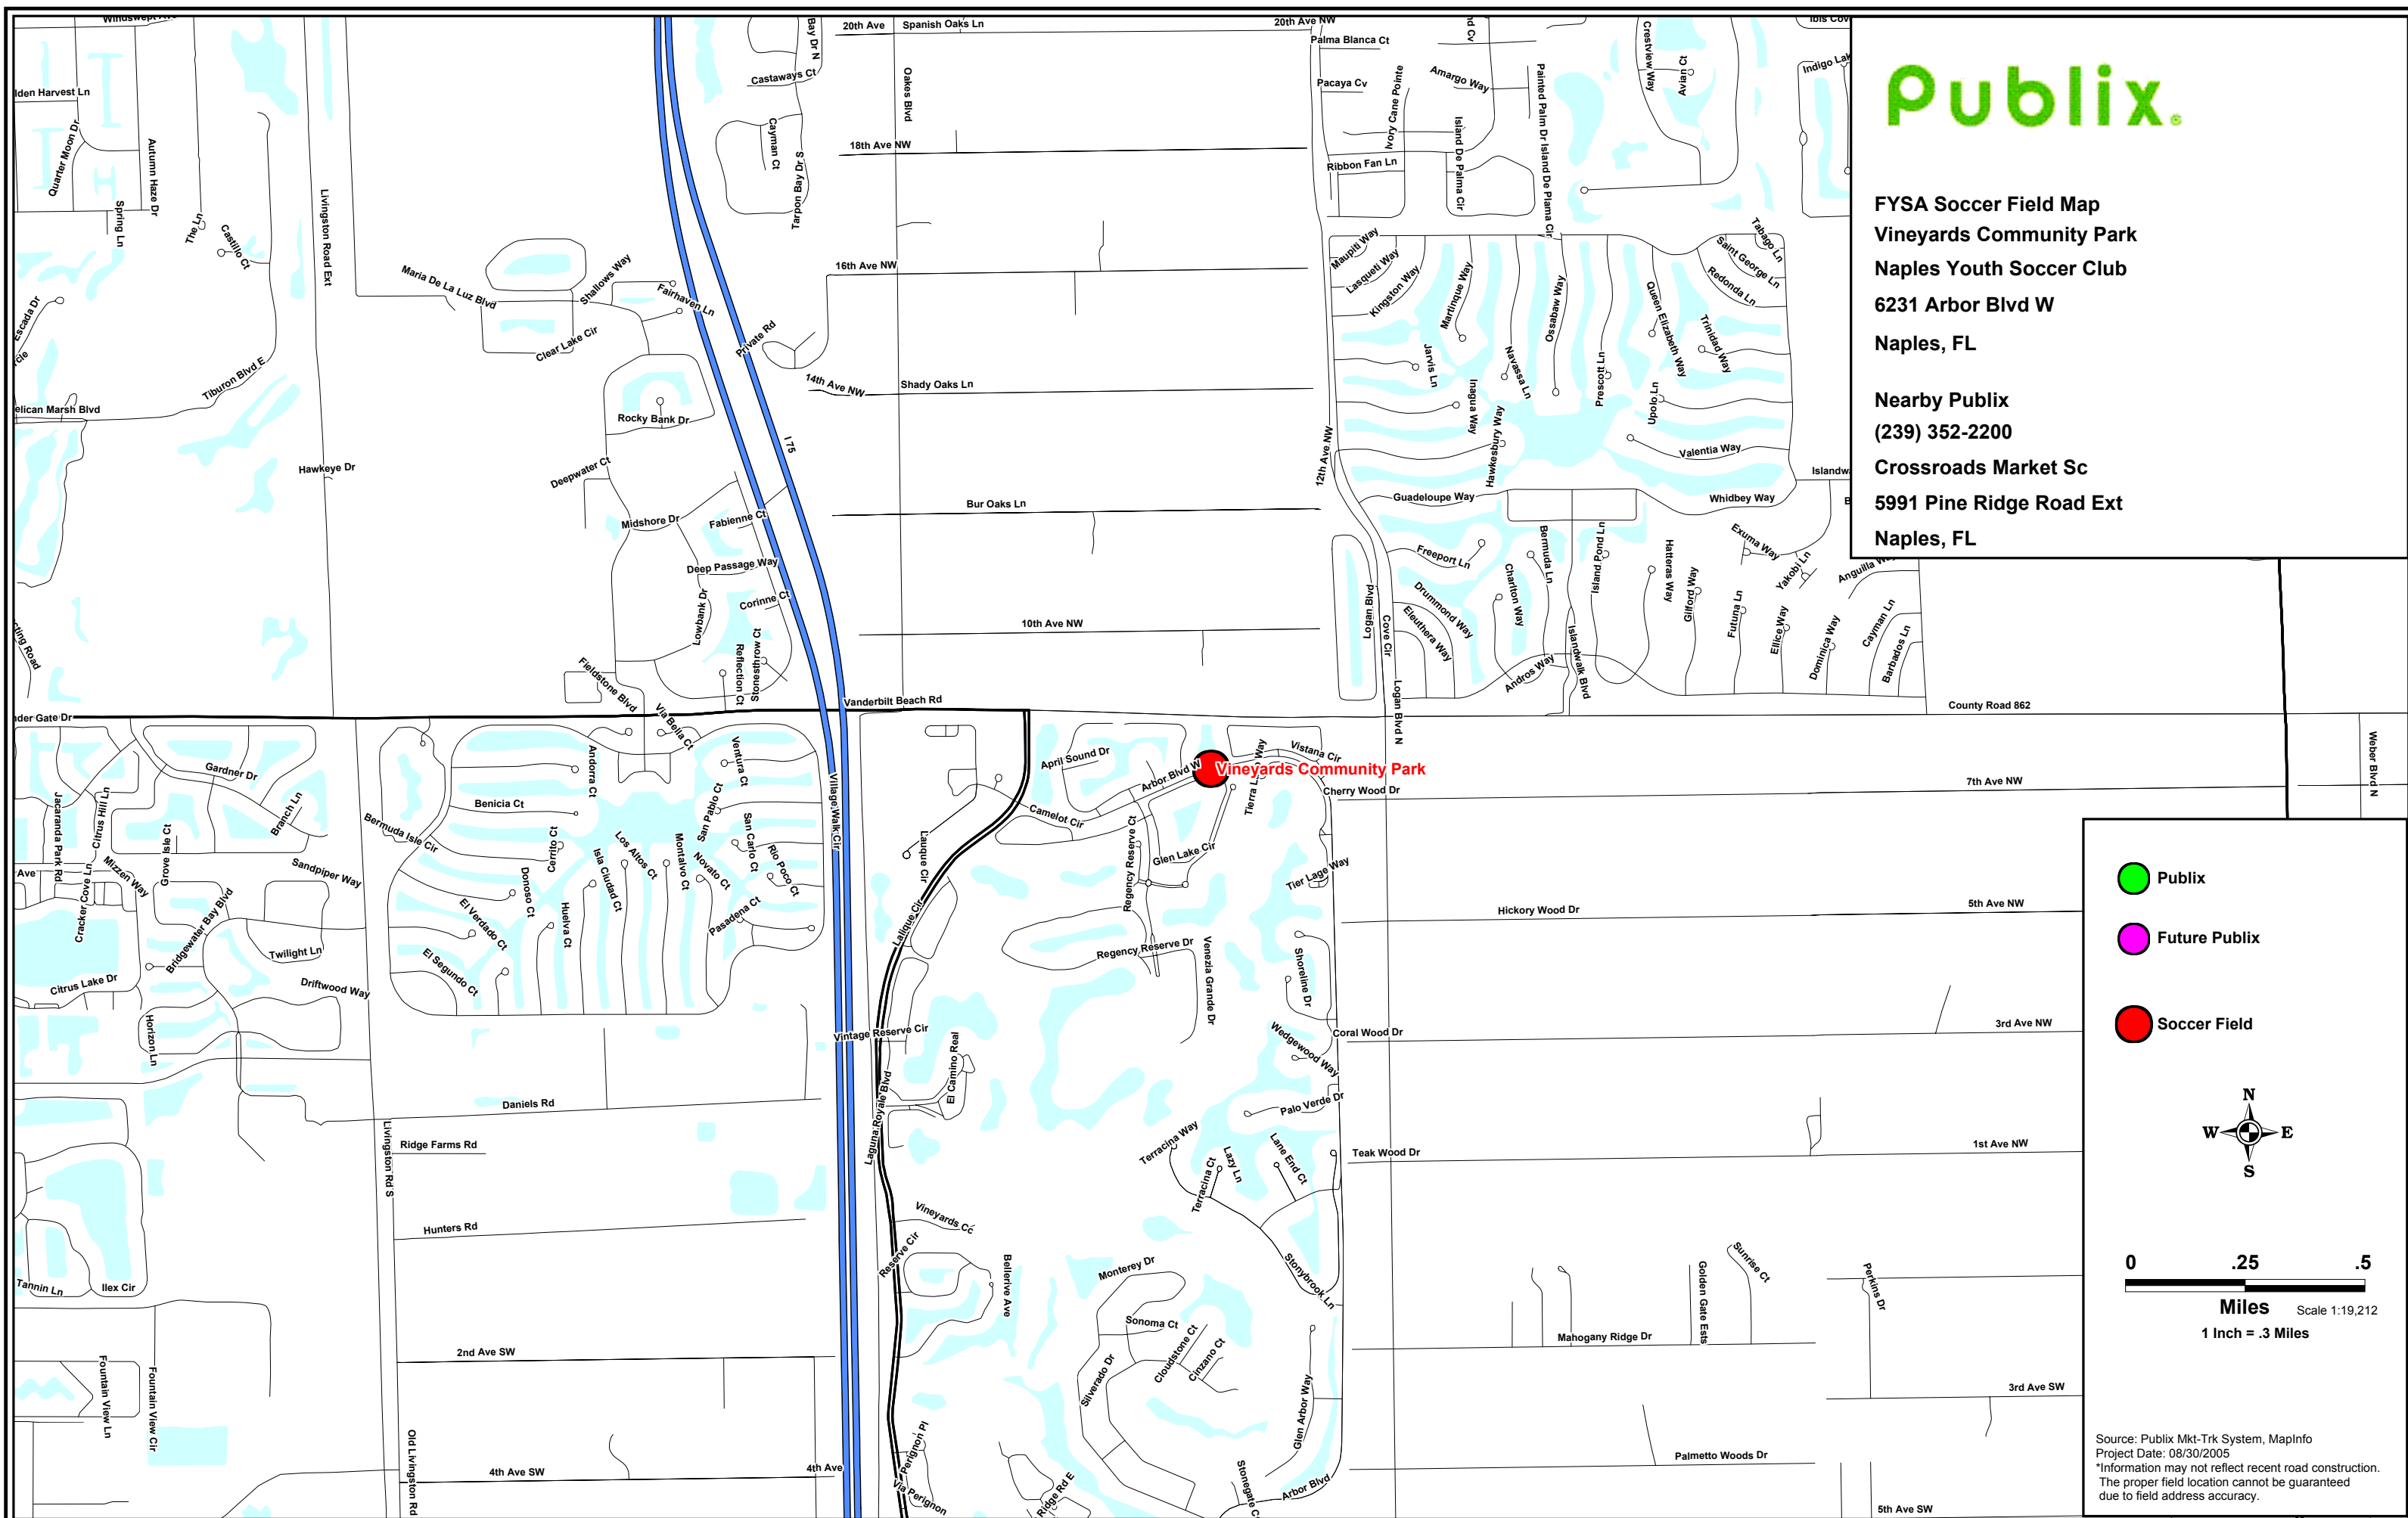

FYSA Soccer Field Map
Vineyards Community Park
Naples Youth Soccer Club
6231 Arbor Blvd W
Naples, FL

Nearby Publix
(239) 352-2200
Crossroads Market Sc
5991 Pine Ridge Road Ext
Naples, FL

-  Publix
-  Future Publix
-  Soccer Field

0 .25 .5
Miles Scale 1:19,212
 1 Inch = .3 Miles

Source: Publix Mkt-Trk System, MapInfo
 Project Date: 08/30/2005
 *Information may not reflect recent road construction.
 The proper field location cannot be guaranteed
 due to field address accuracy.