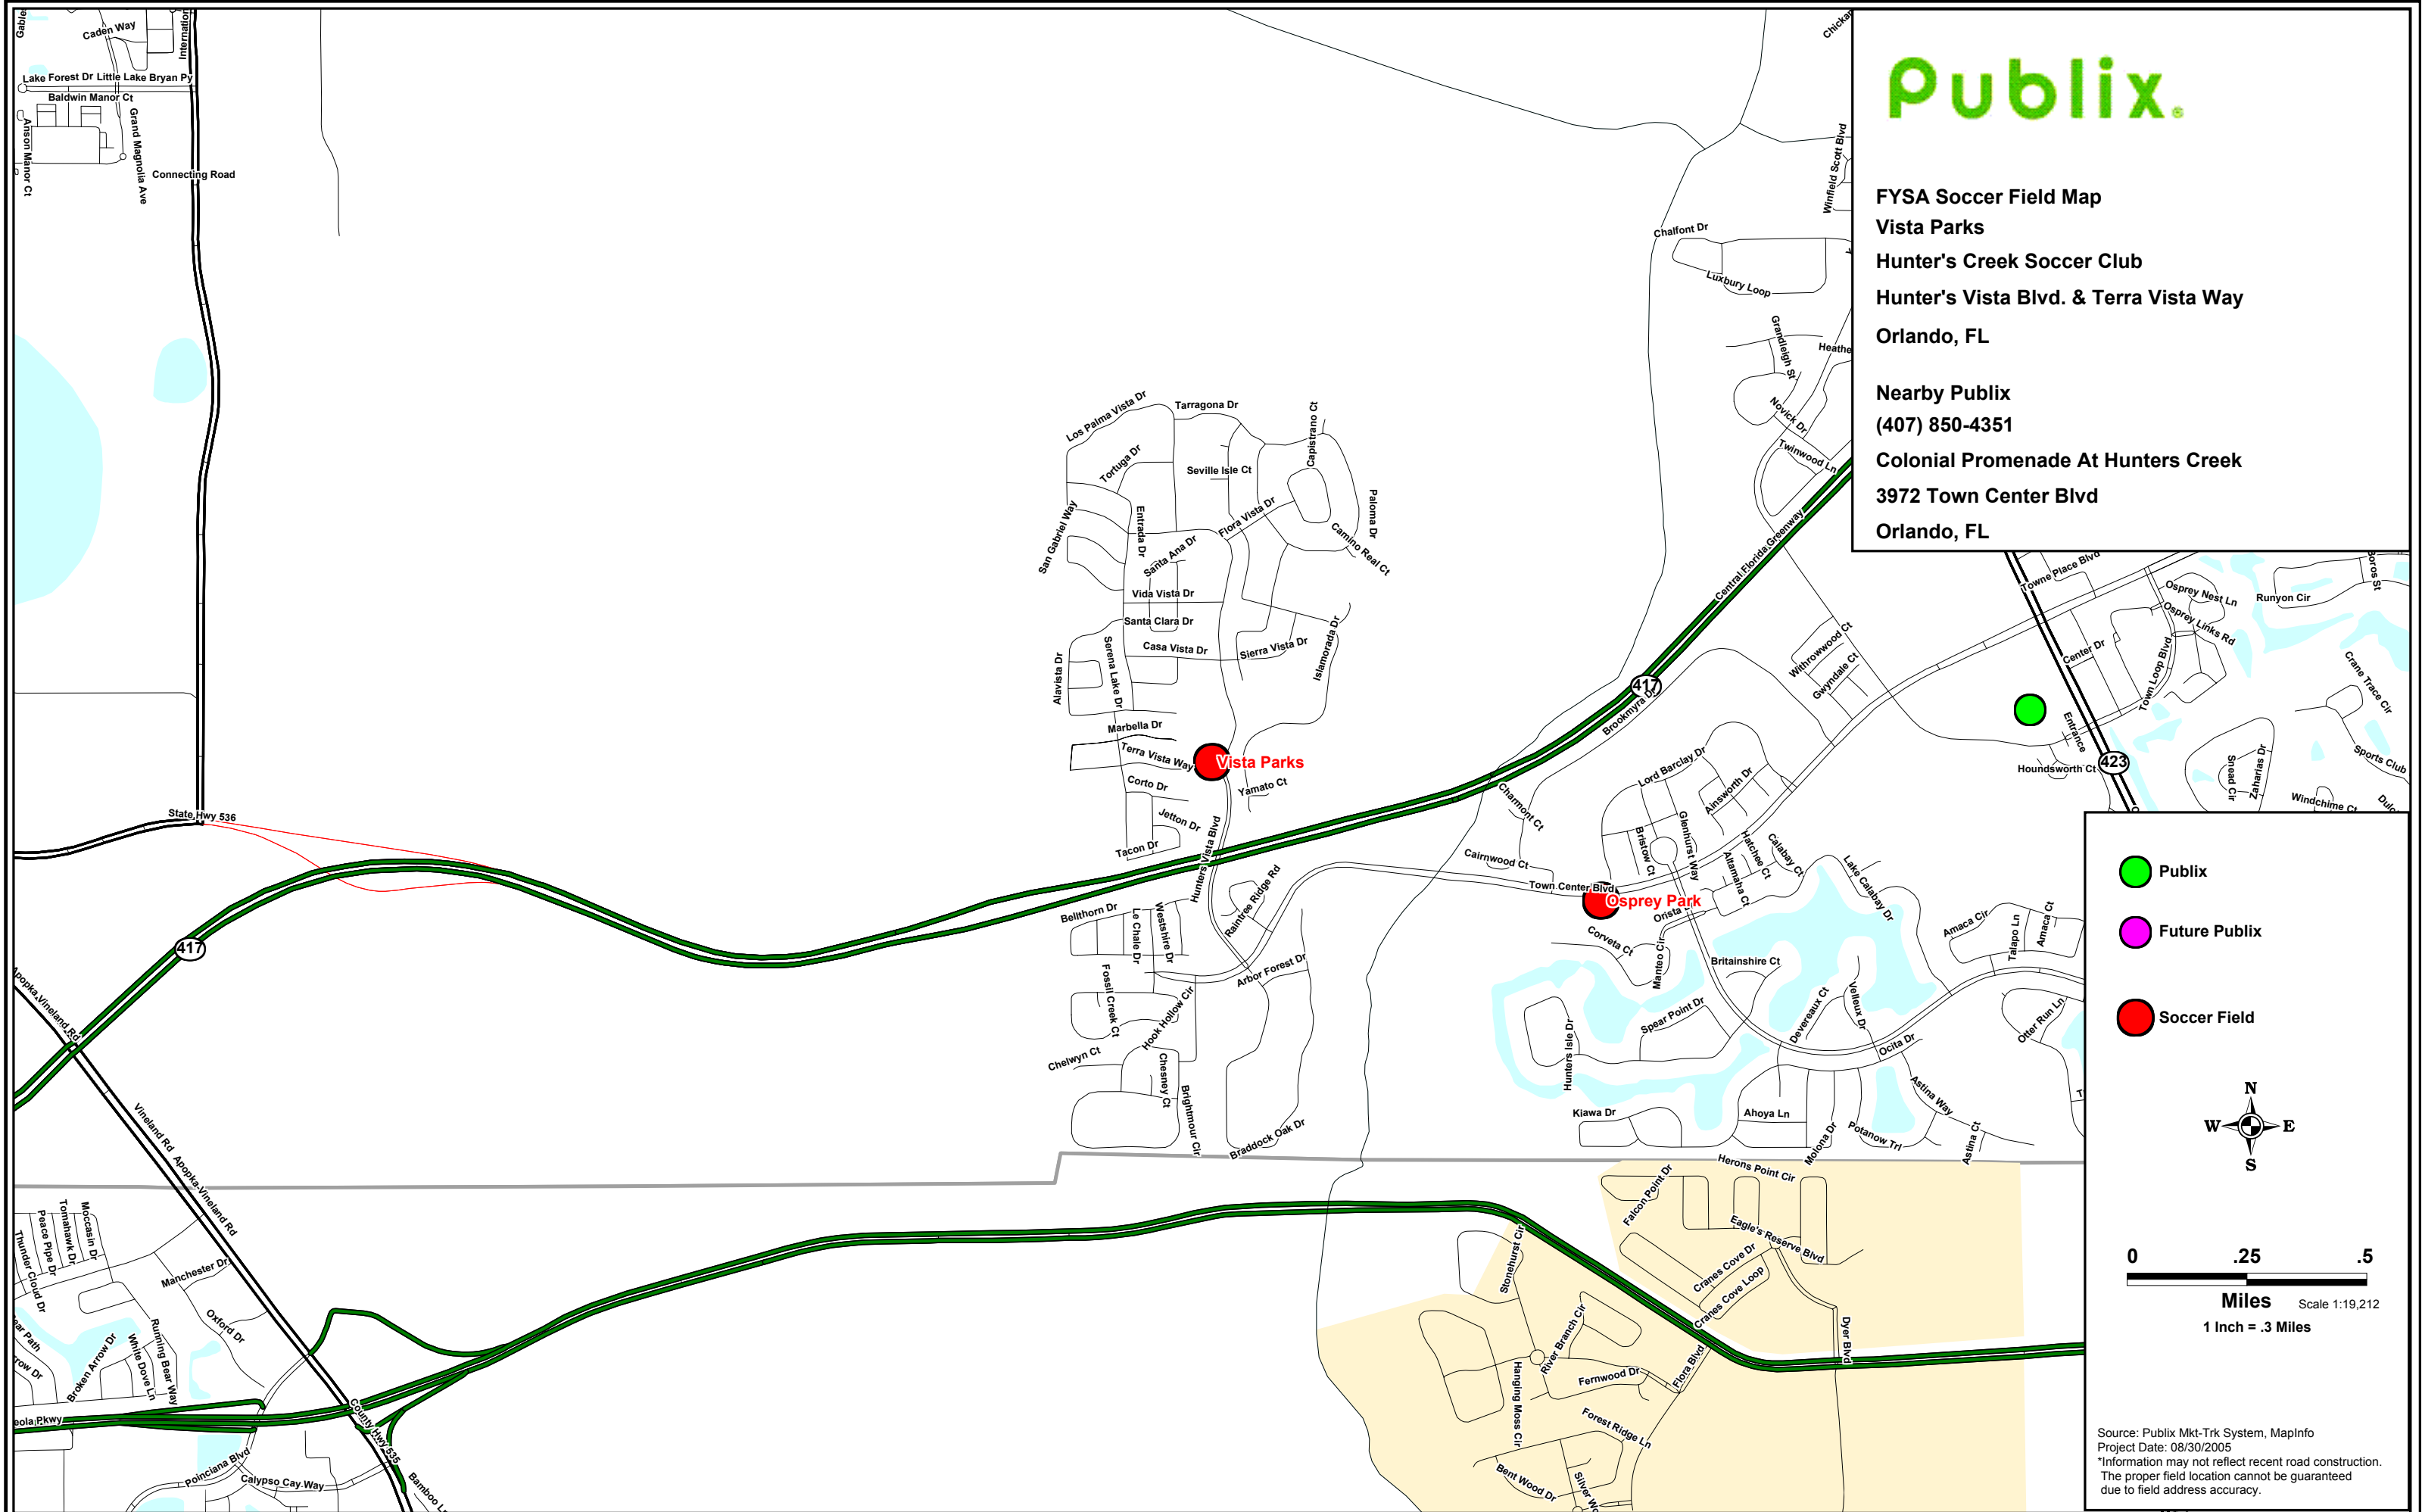

FYSA Soccer Field Map
Vista Parks
Hunter's Creek Soccer Club
Hunter's Vista Blvd. & Terra Vista Way
Orlando, FL

Nearby Publix
(407) 850-4351
Colonial Promenade At Hunters Creek
3972 Town Center Blvd
Orlando, FL

-  Publix
-  Future Publix
-  Soccer Field

Source: Publix Mkt-Trk System, MapInfo
Project Date: 08/30/2005
*Information may not reflect recent road construction.
The proper field location cannot be guaranteed due to field address accuracy.