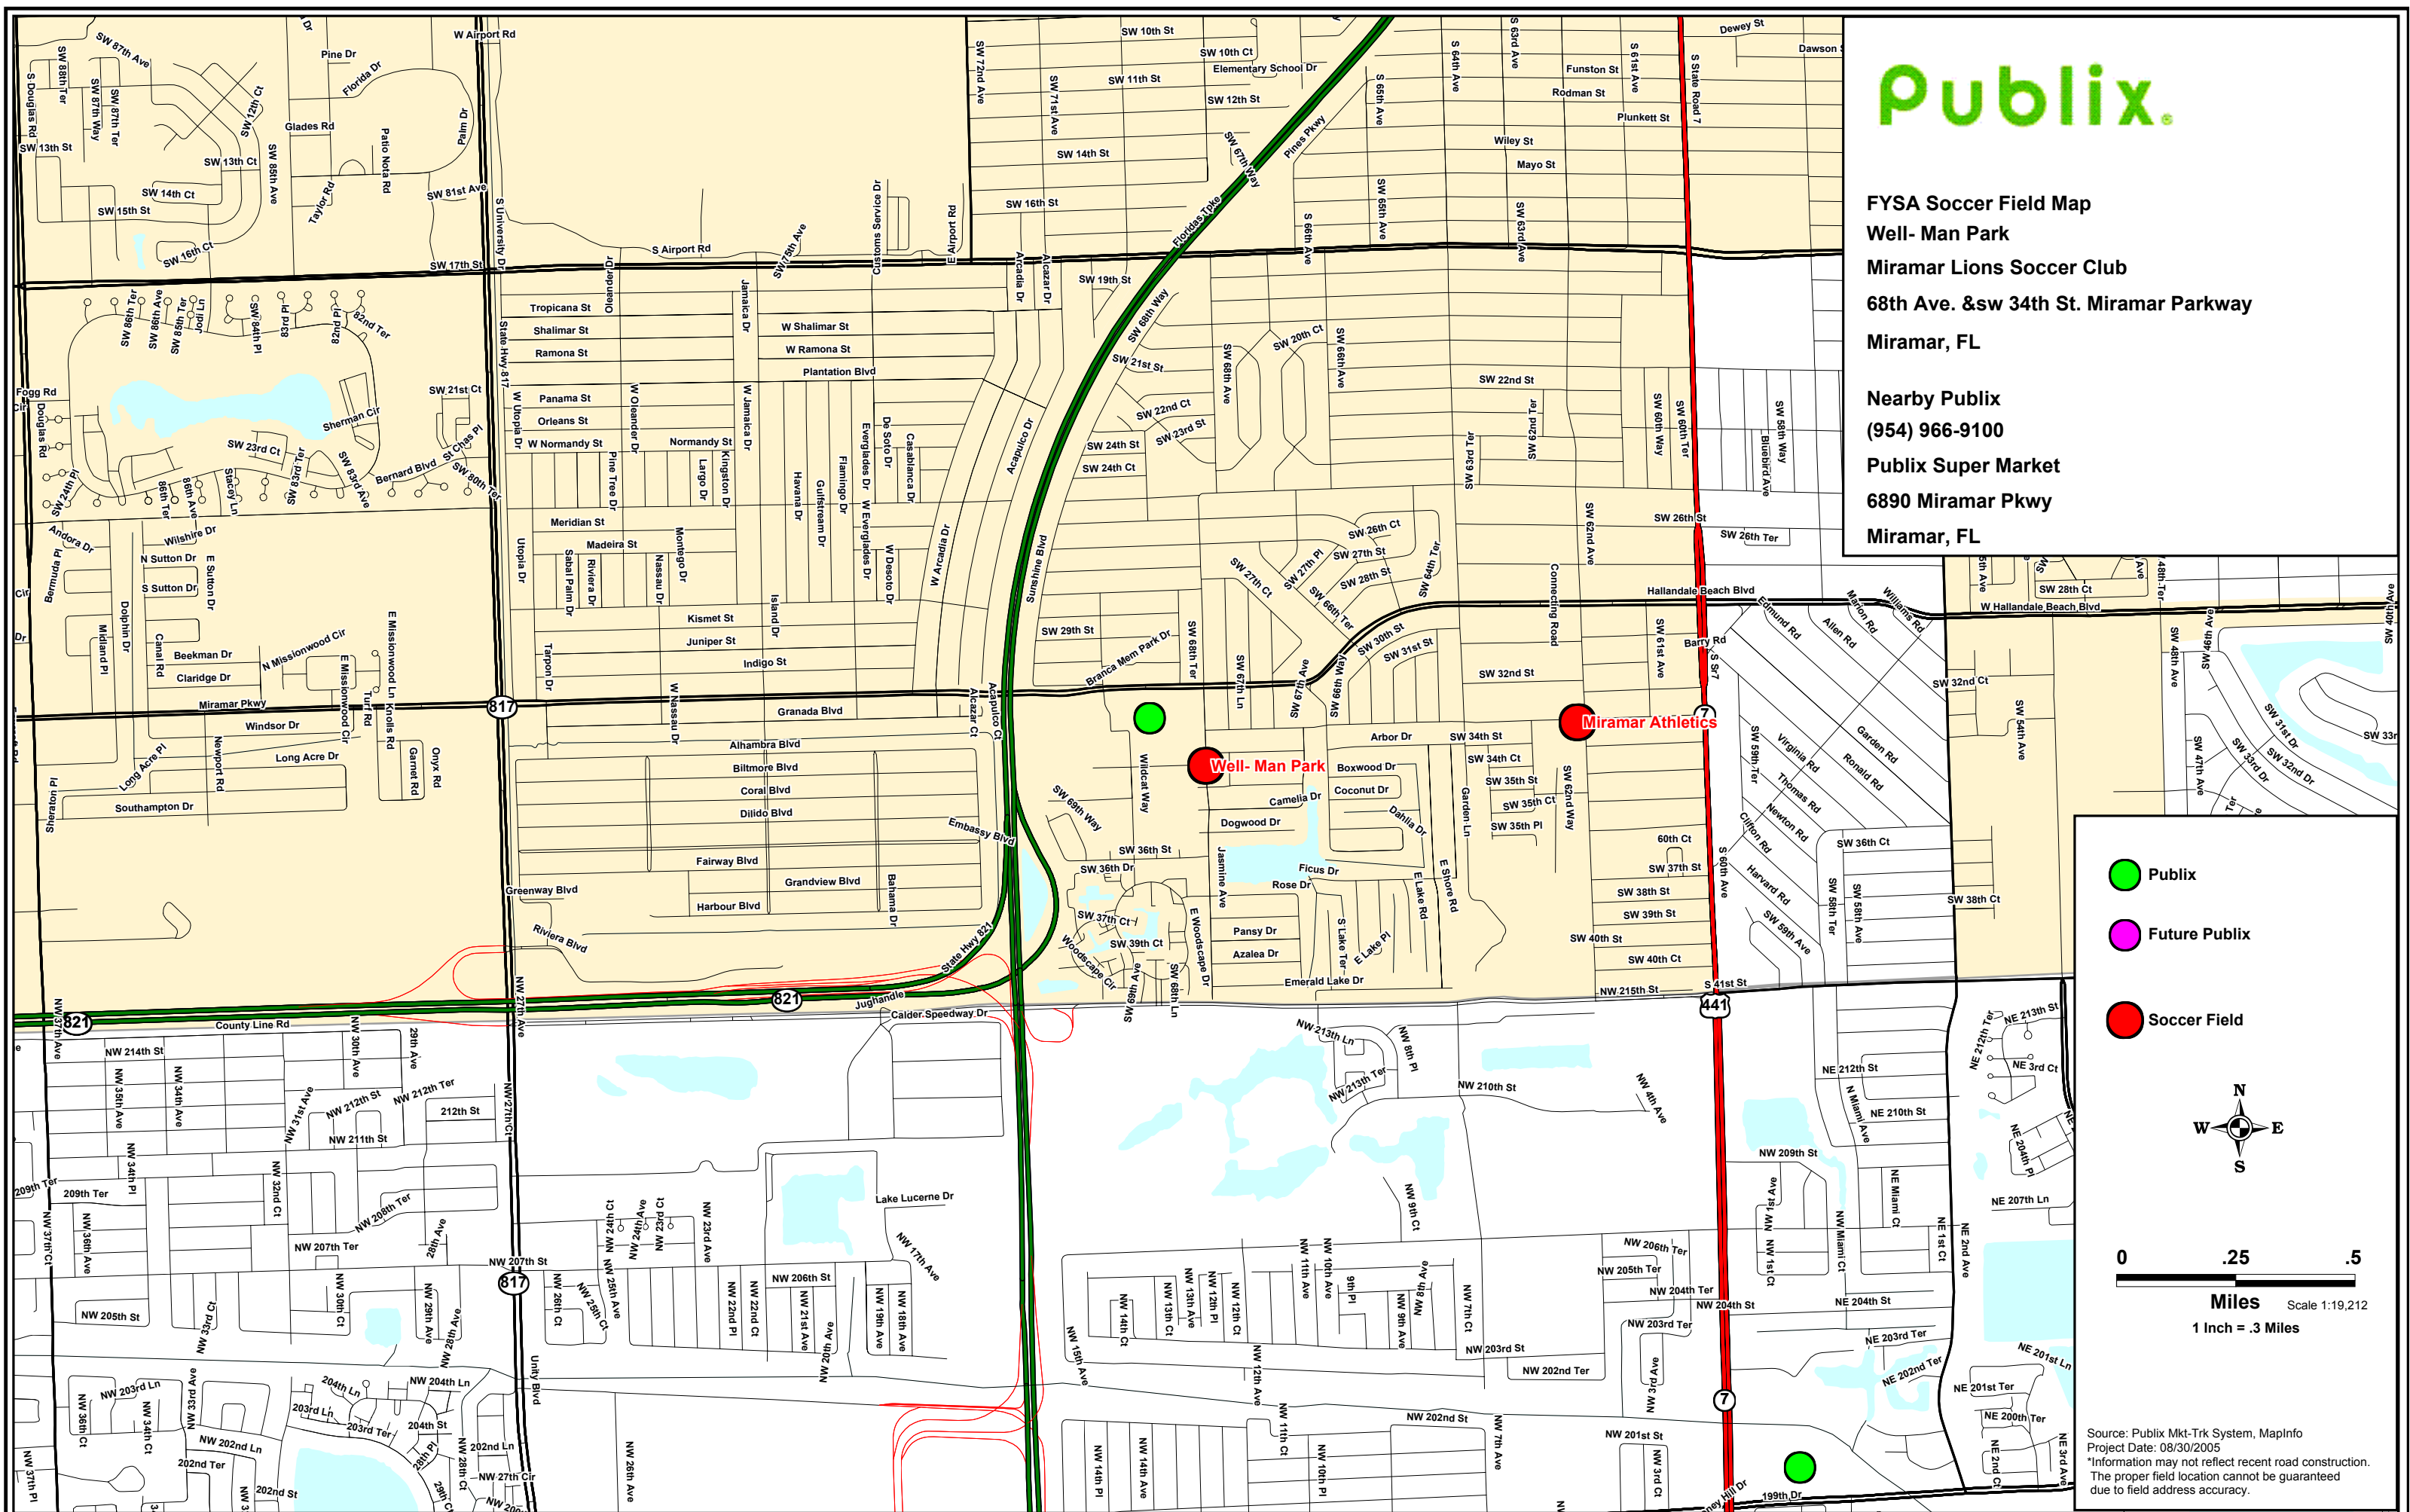

**FYSA Soccer Field Map**  
**Well- Man Park**  
**Miramar Lions Soccer Club**  
**68th Ave. &sw 34th St. Miramar Parkway**  
**Miramar, FL**

**Nearby Publix**  
**(954) 966-9100**  
**Publix Super Market**  
**6890 Miramar Pkwy**  
**Miramar, FL**

- Publix
- Future Publix
- Soccer Field

N  
E  
S  
W

0 .25 .5  
Miles Scale 1:19,212  
1 Inch = .3 Miles

Source: Publix Mkt-Trk System, MapInfo  
 Project Date: 08/30/2005  
 \*Information may not reflect recent road construction.  
 The proper field location cannot be guaranteed  
 due to field address accuracy.