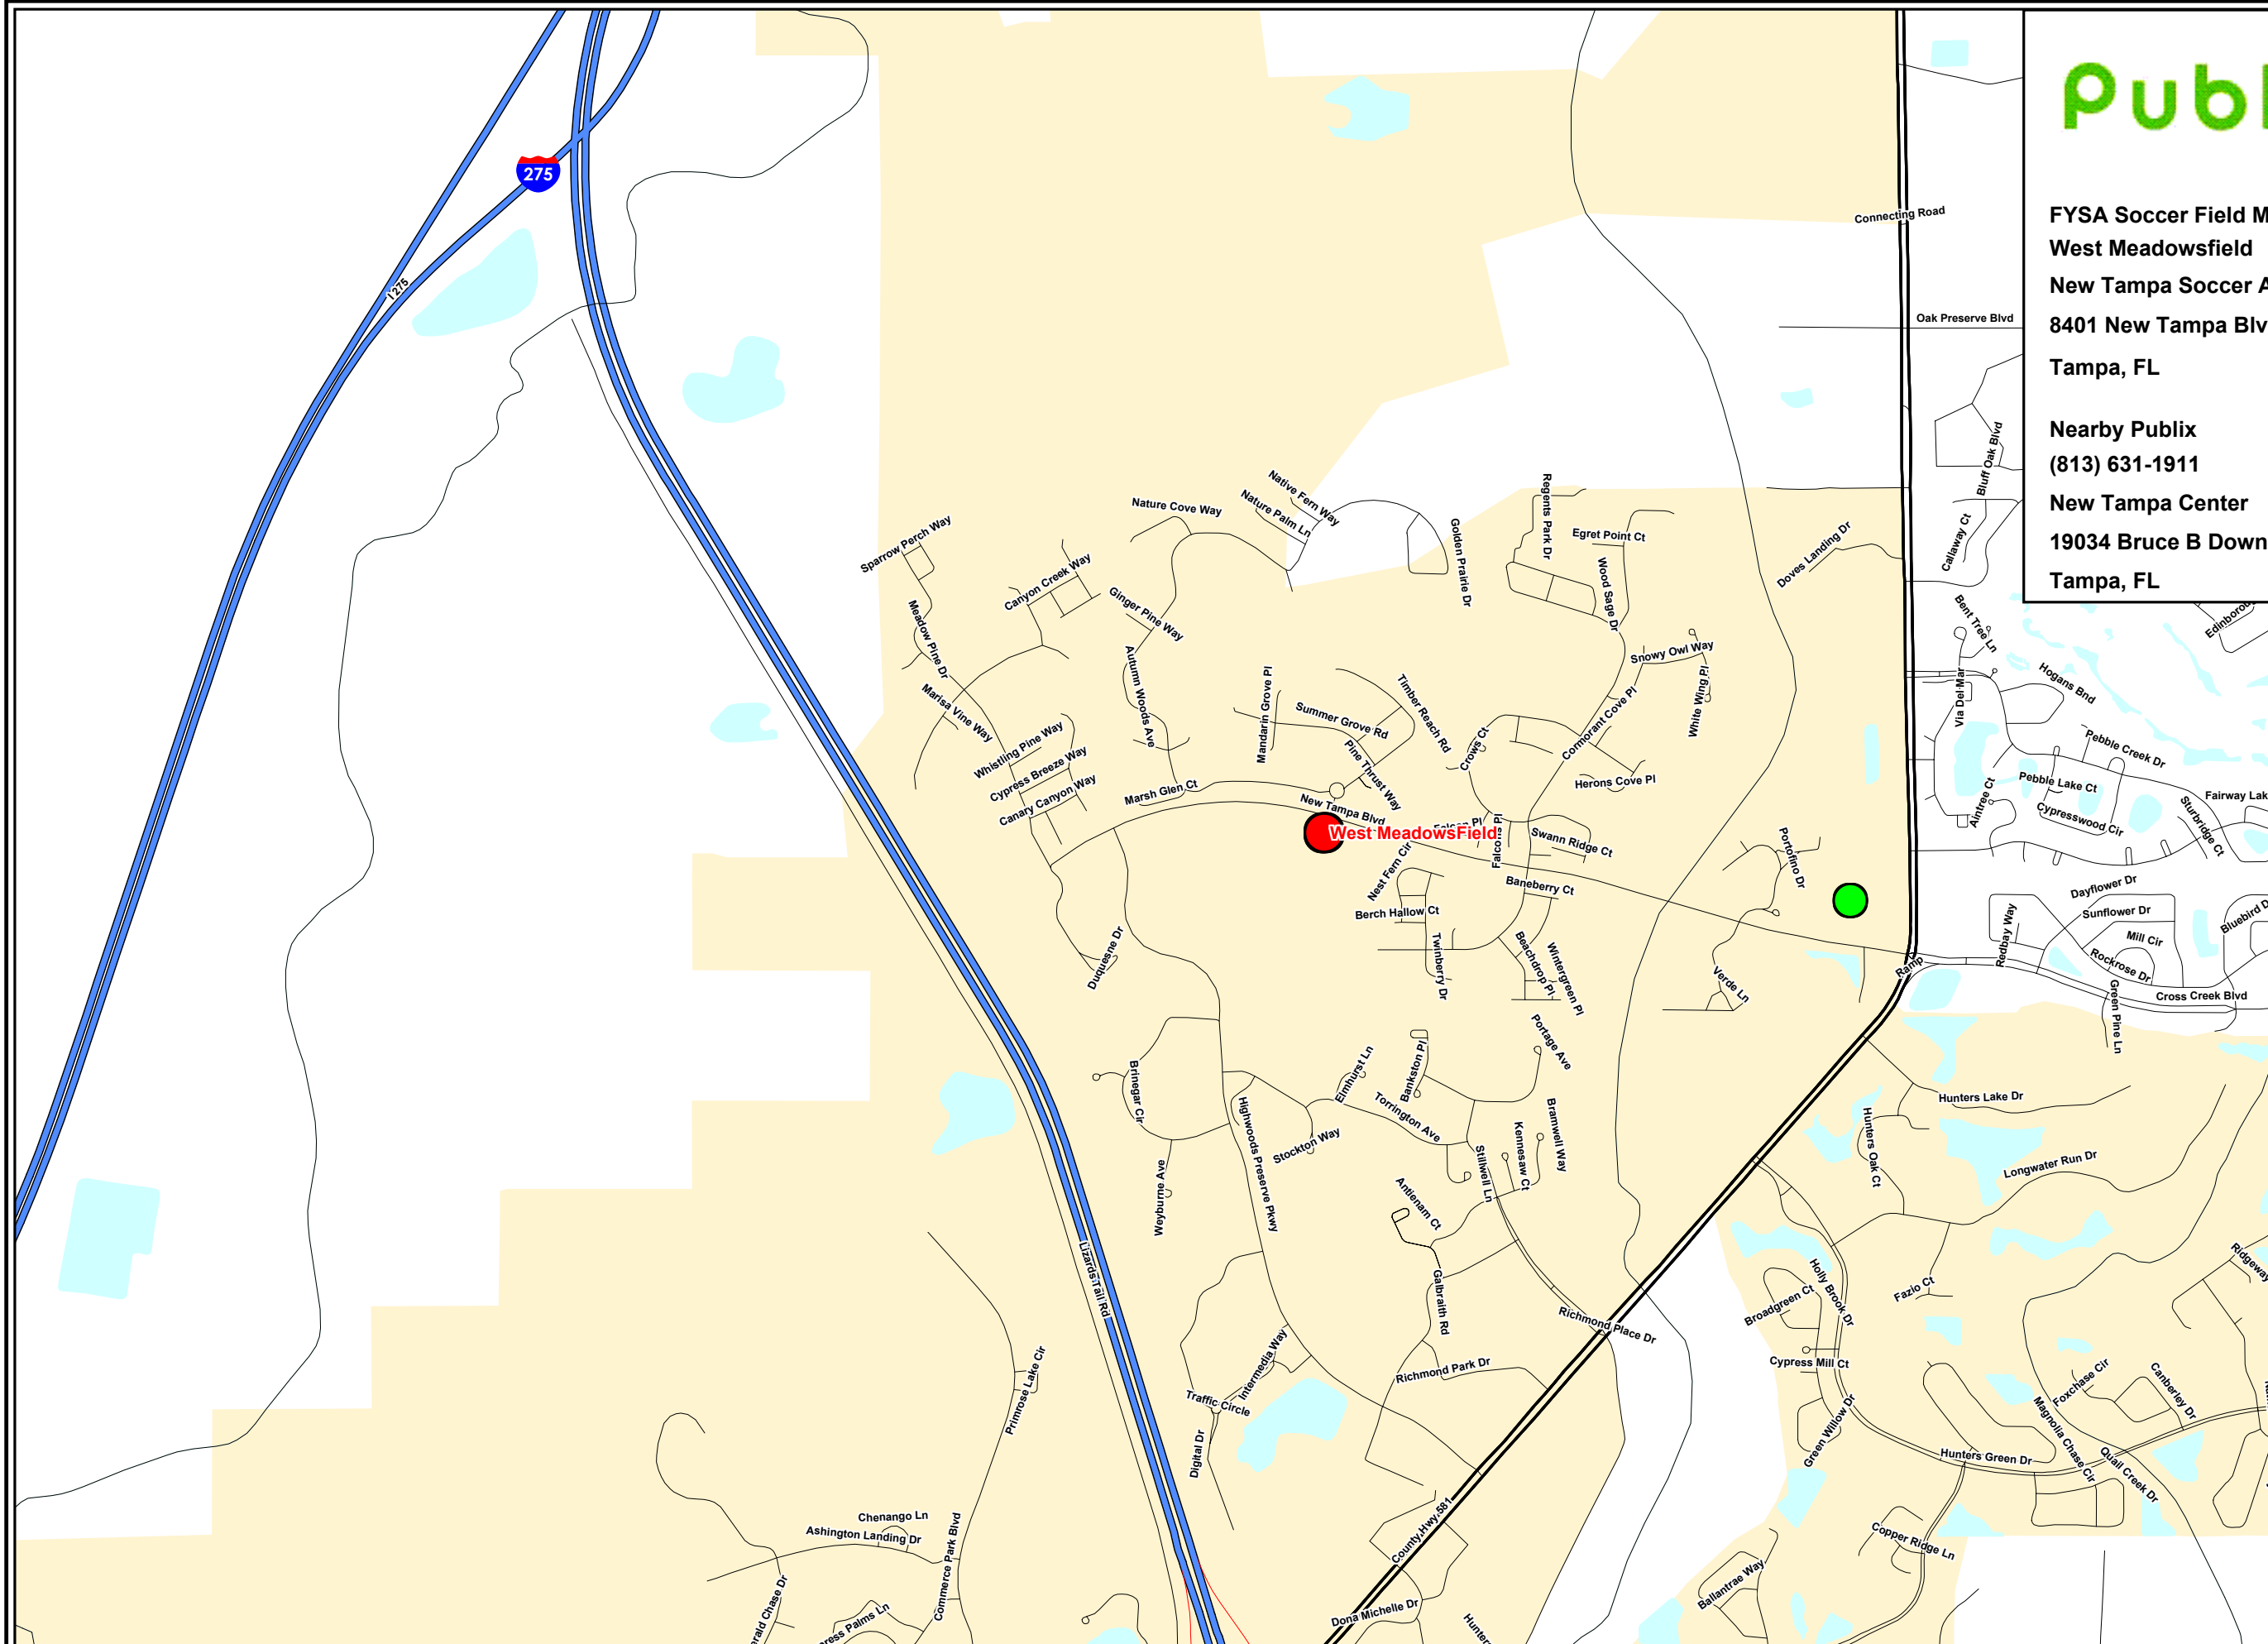

**FYSA Soccer Field Map**

**West Meadowsfield**

**New Tampa Soccer Association**

**8401 New Tampa Blvd.**

**Tampa, FL**

**Nearby Publix**

**(813) 631-1911**

**New Tampa Center**

**19034 Bruce B Downs Blvd**

**Tampa, FL**

- Publix
- Future Publix
- Soccer Field

0 .25 .5  
Miles Scale 1:19,212  
1 Inch = .3 Miles

Source: Publix Mkt-Trk System, MapInfo  
Project Date: 08/30/2005  
\*Information may not reflect recent road construction.  
The proper field location cannot be guaranteed due to field address accuracy.