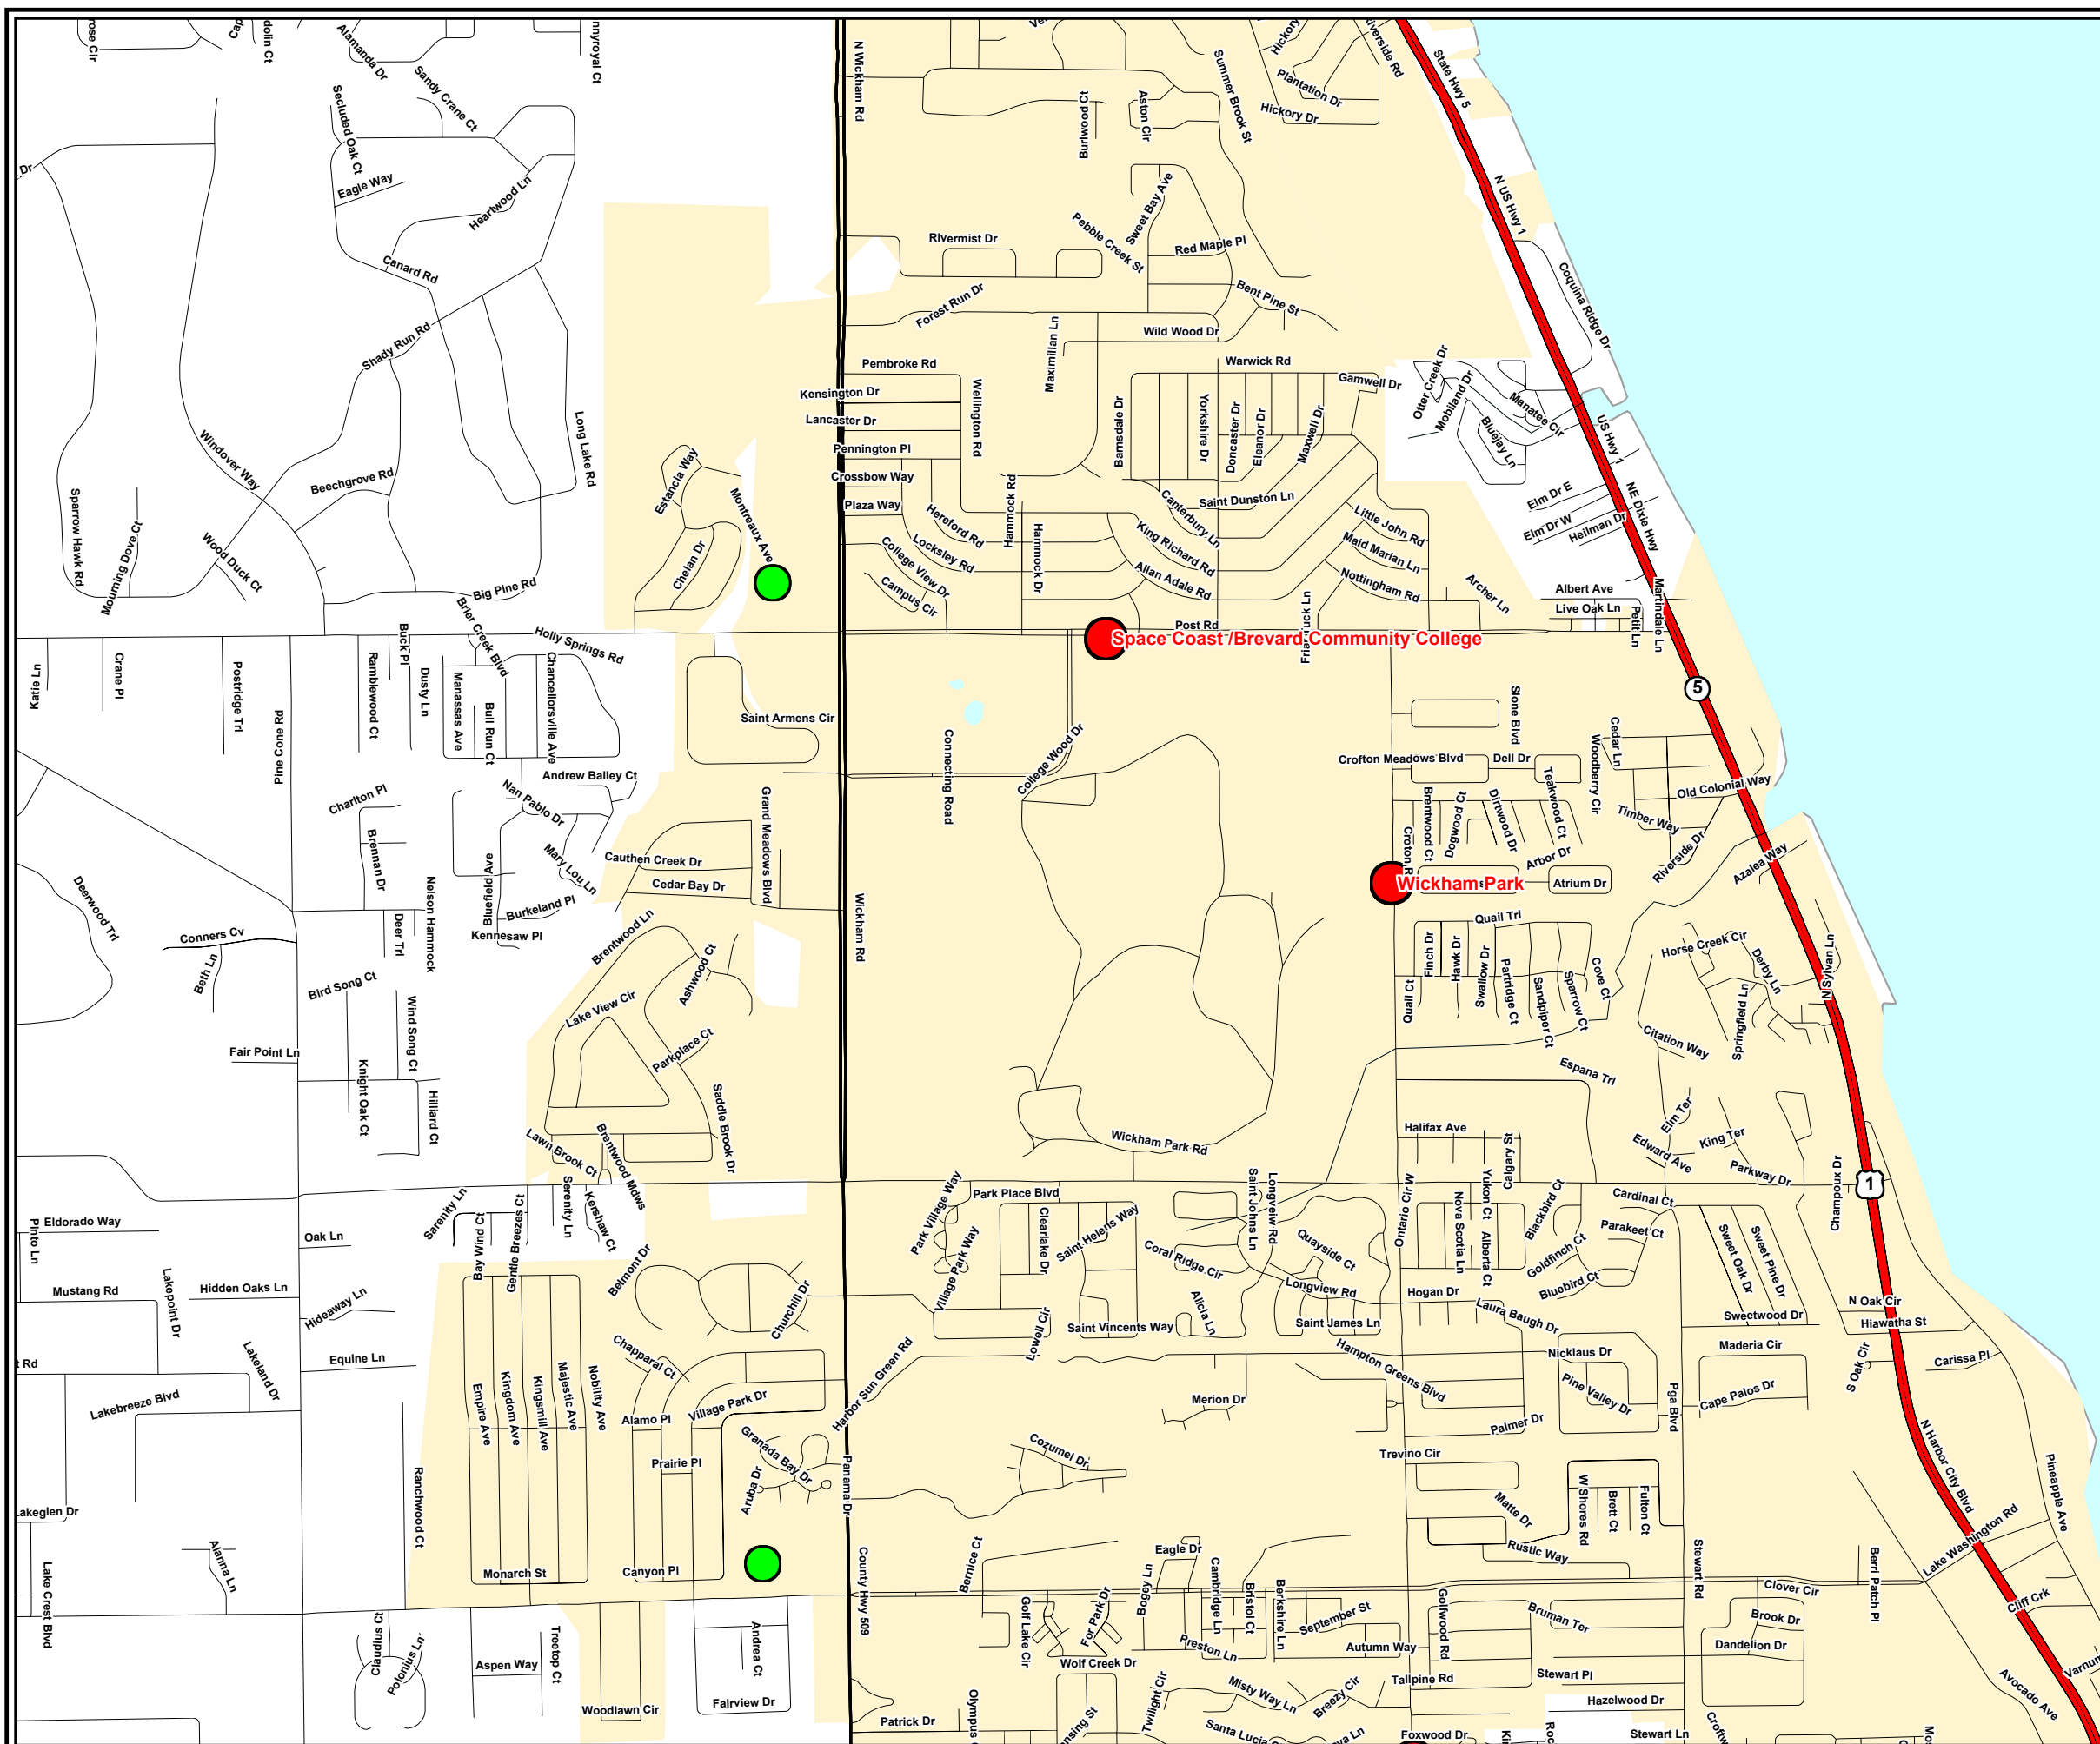

FYSA Soccer Field Map
Wickham Park
Space Coast United Soccer Club, inc.
3600 Croton Road
Melbourne, FL

Nearby Publix
(321) 242-2678
Post Commons Sc
4100 N Wickham Rd Ste 109
Melbourne, FL

-  Publix
-  Future Publix
-  Soccer Field

0 .25 .5
Miles Scale 1:19,212
1 Inch = .3 Miles

Source: Publix Mkt-Trk System, MapInfo
Project Date: 08/30/2005
*Information may not reflect recent road construction.
The proper field location cannot be guaranteed due to field address accuracy.