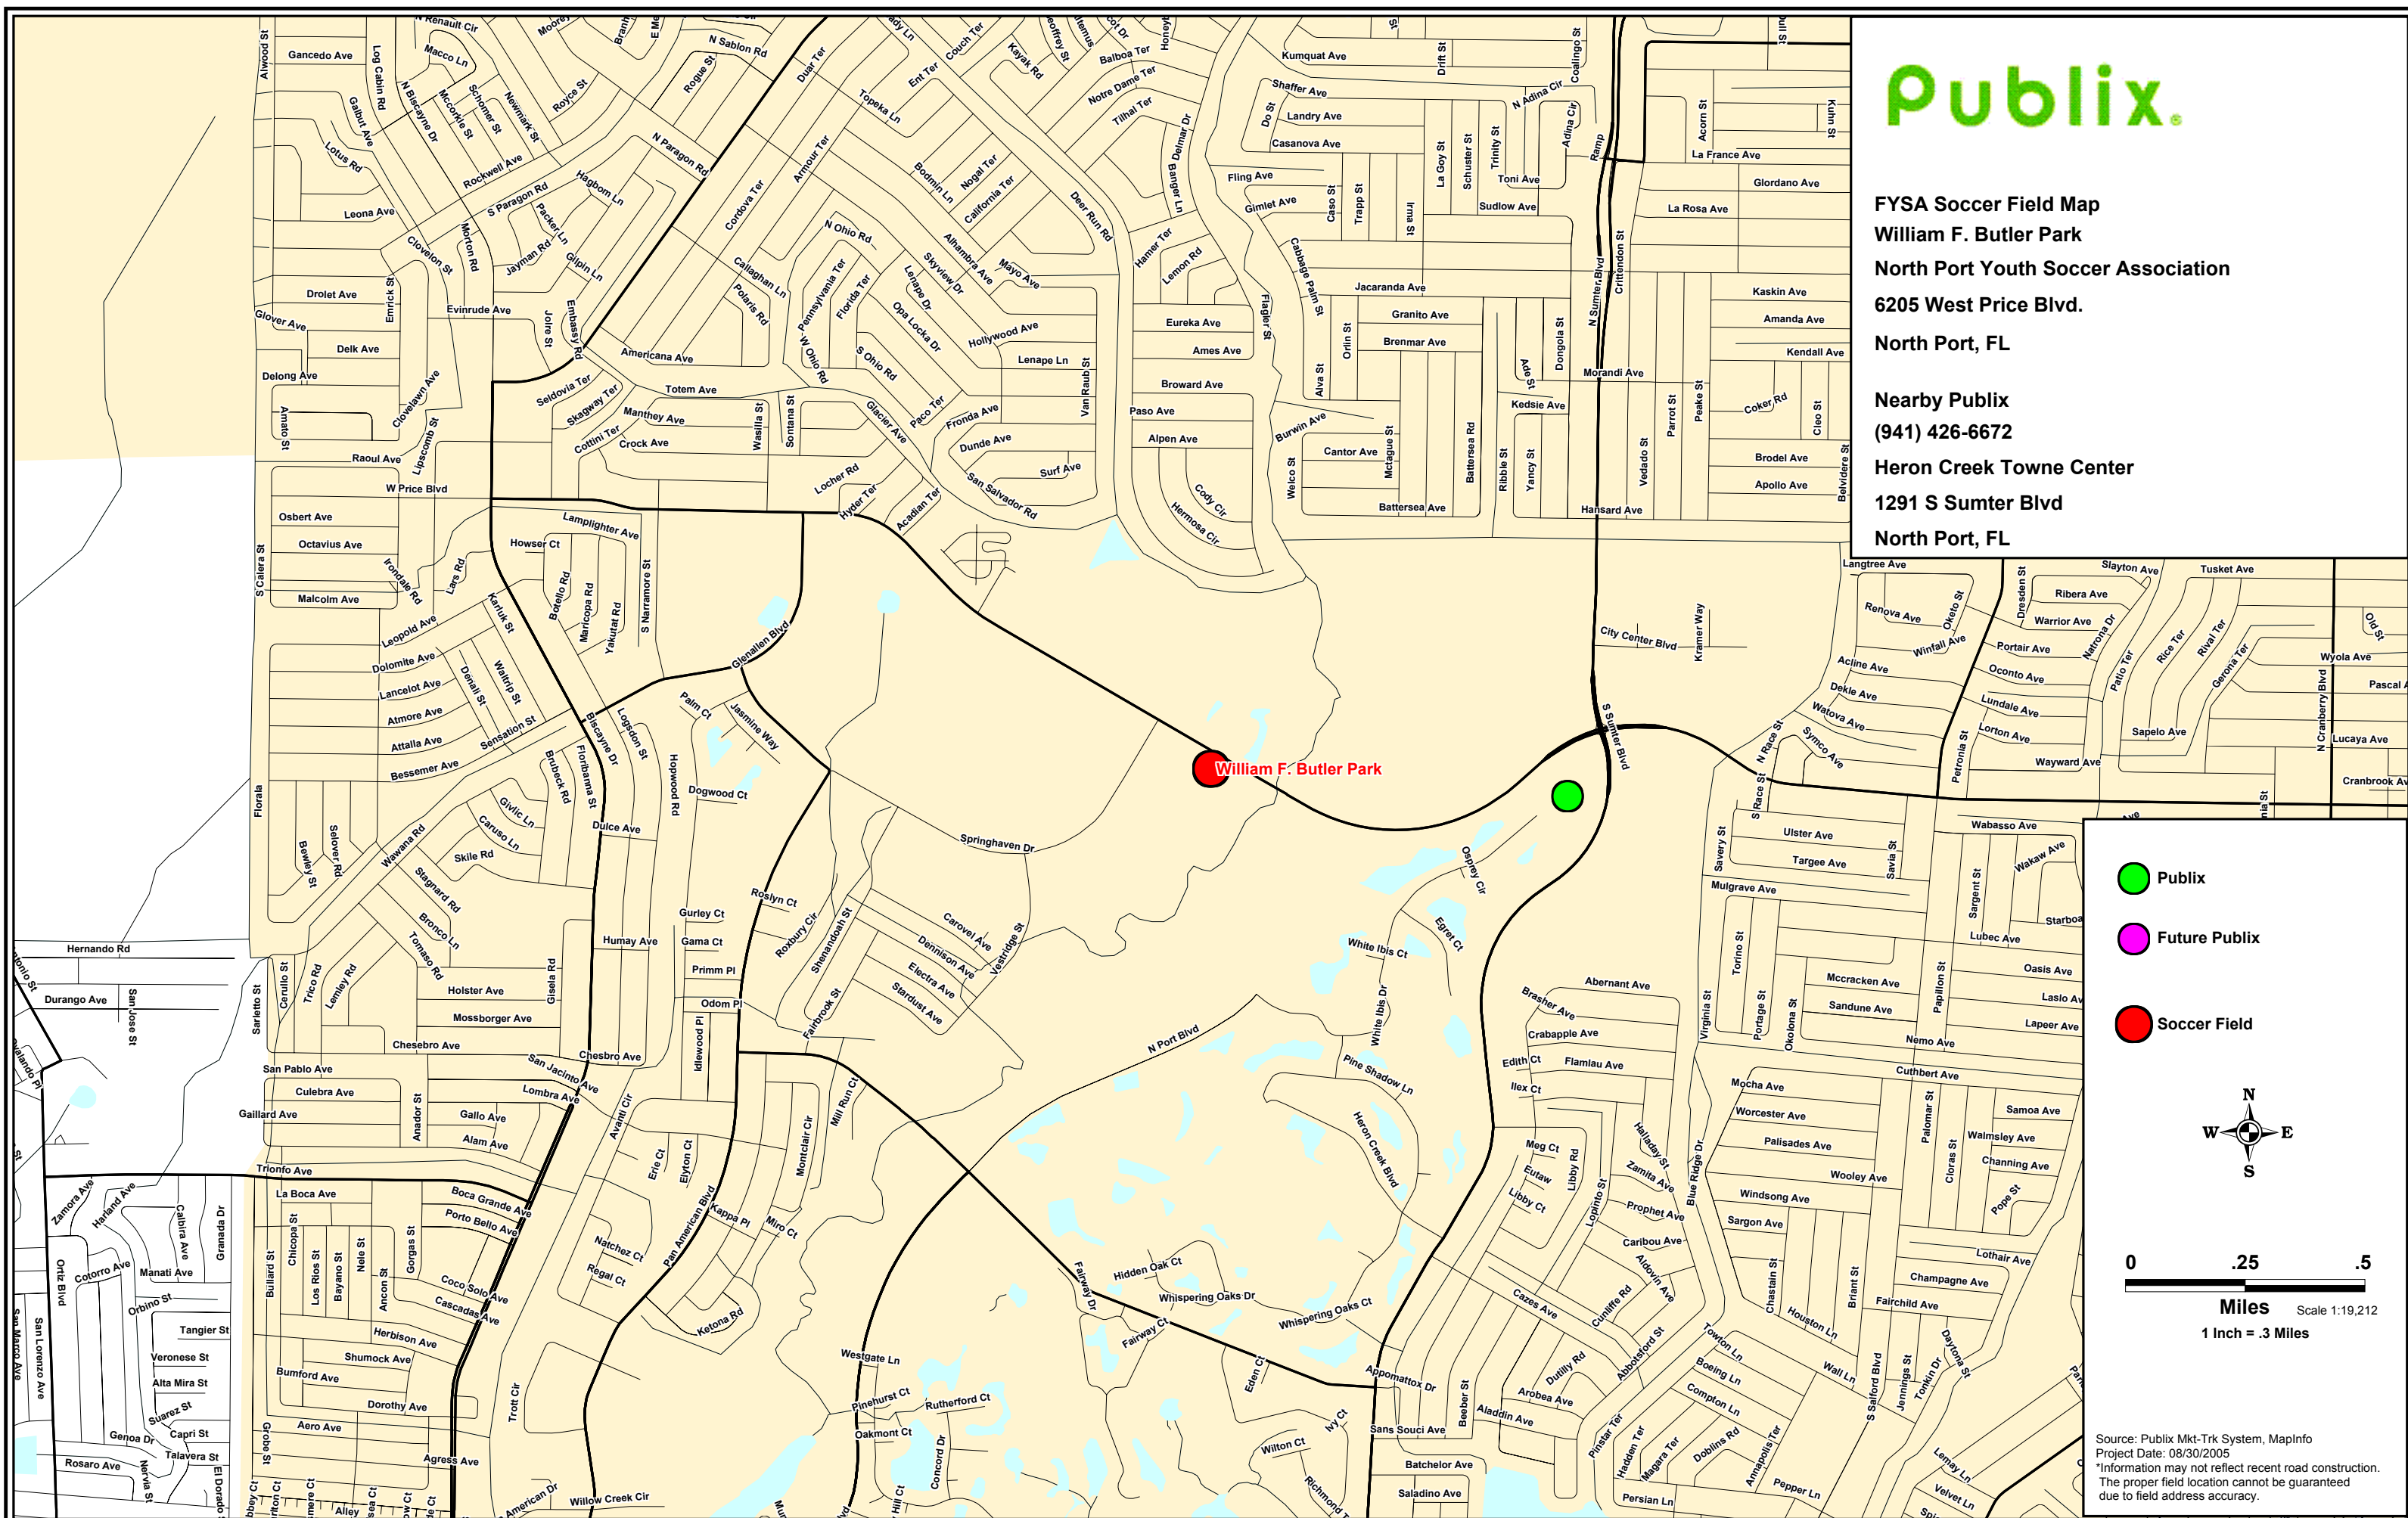

FYSA Soccer Field Map
William F. Butler Park
North Port Youth Soccer Association
6205 West Price Blvd.

North Port, FL

Nearby Publix
(941) 426-6672

Heron Creek Towne Center
1291 S Sumter Blvd
North Port, FL

-  Publix
-  Future Publix
-  Soccer Field

 0 .25 .5
Miles Scale 1:19,212
 1 Inch = .3 Miles

Source: Publix Mkt-Trk System, MapInfo
 Project Date: 08/30/2005
 *Information may not reflect recent road construction.
 The proper field location cannot be guaranteed due to field address accuracy.