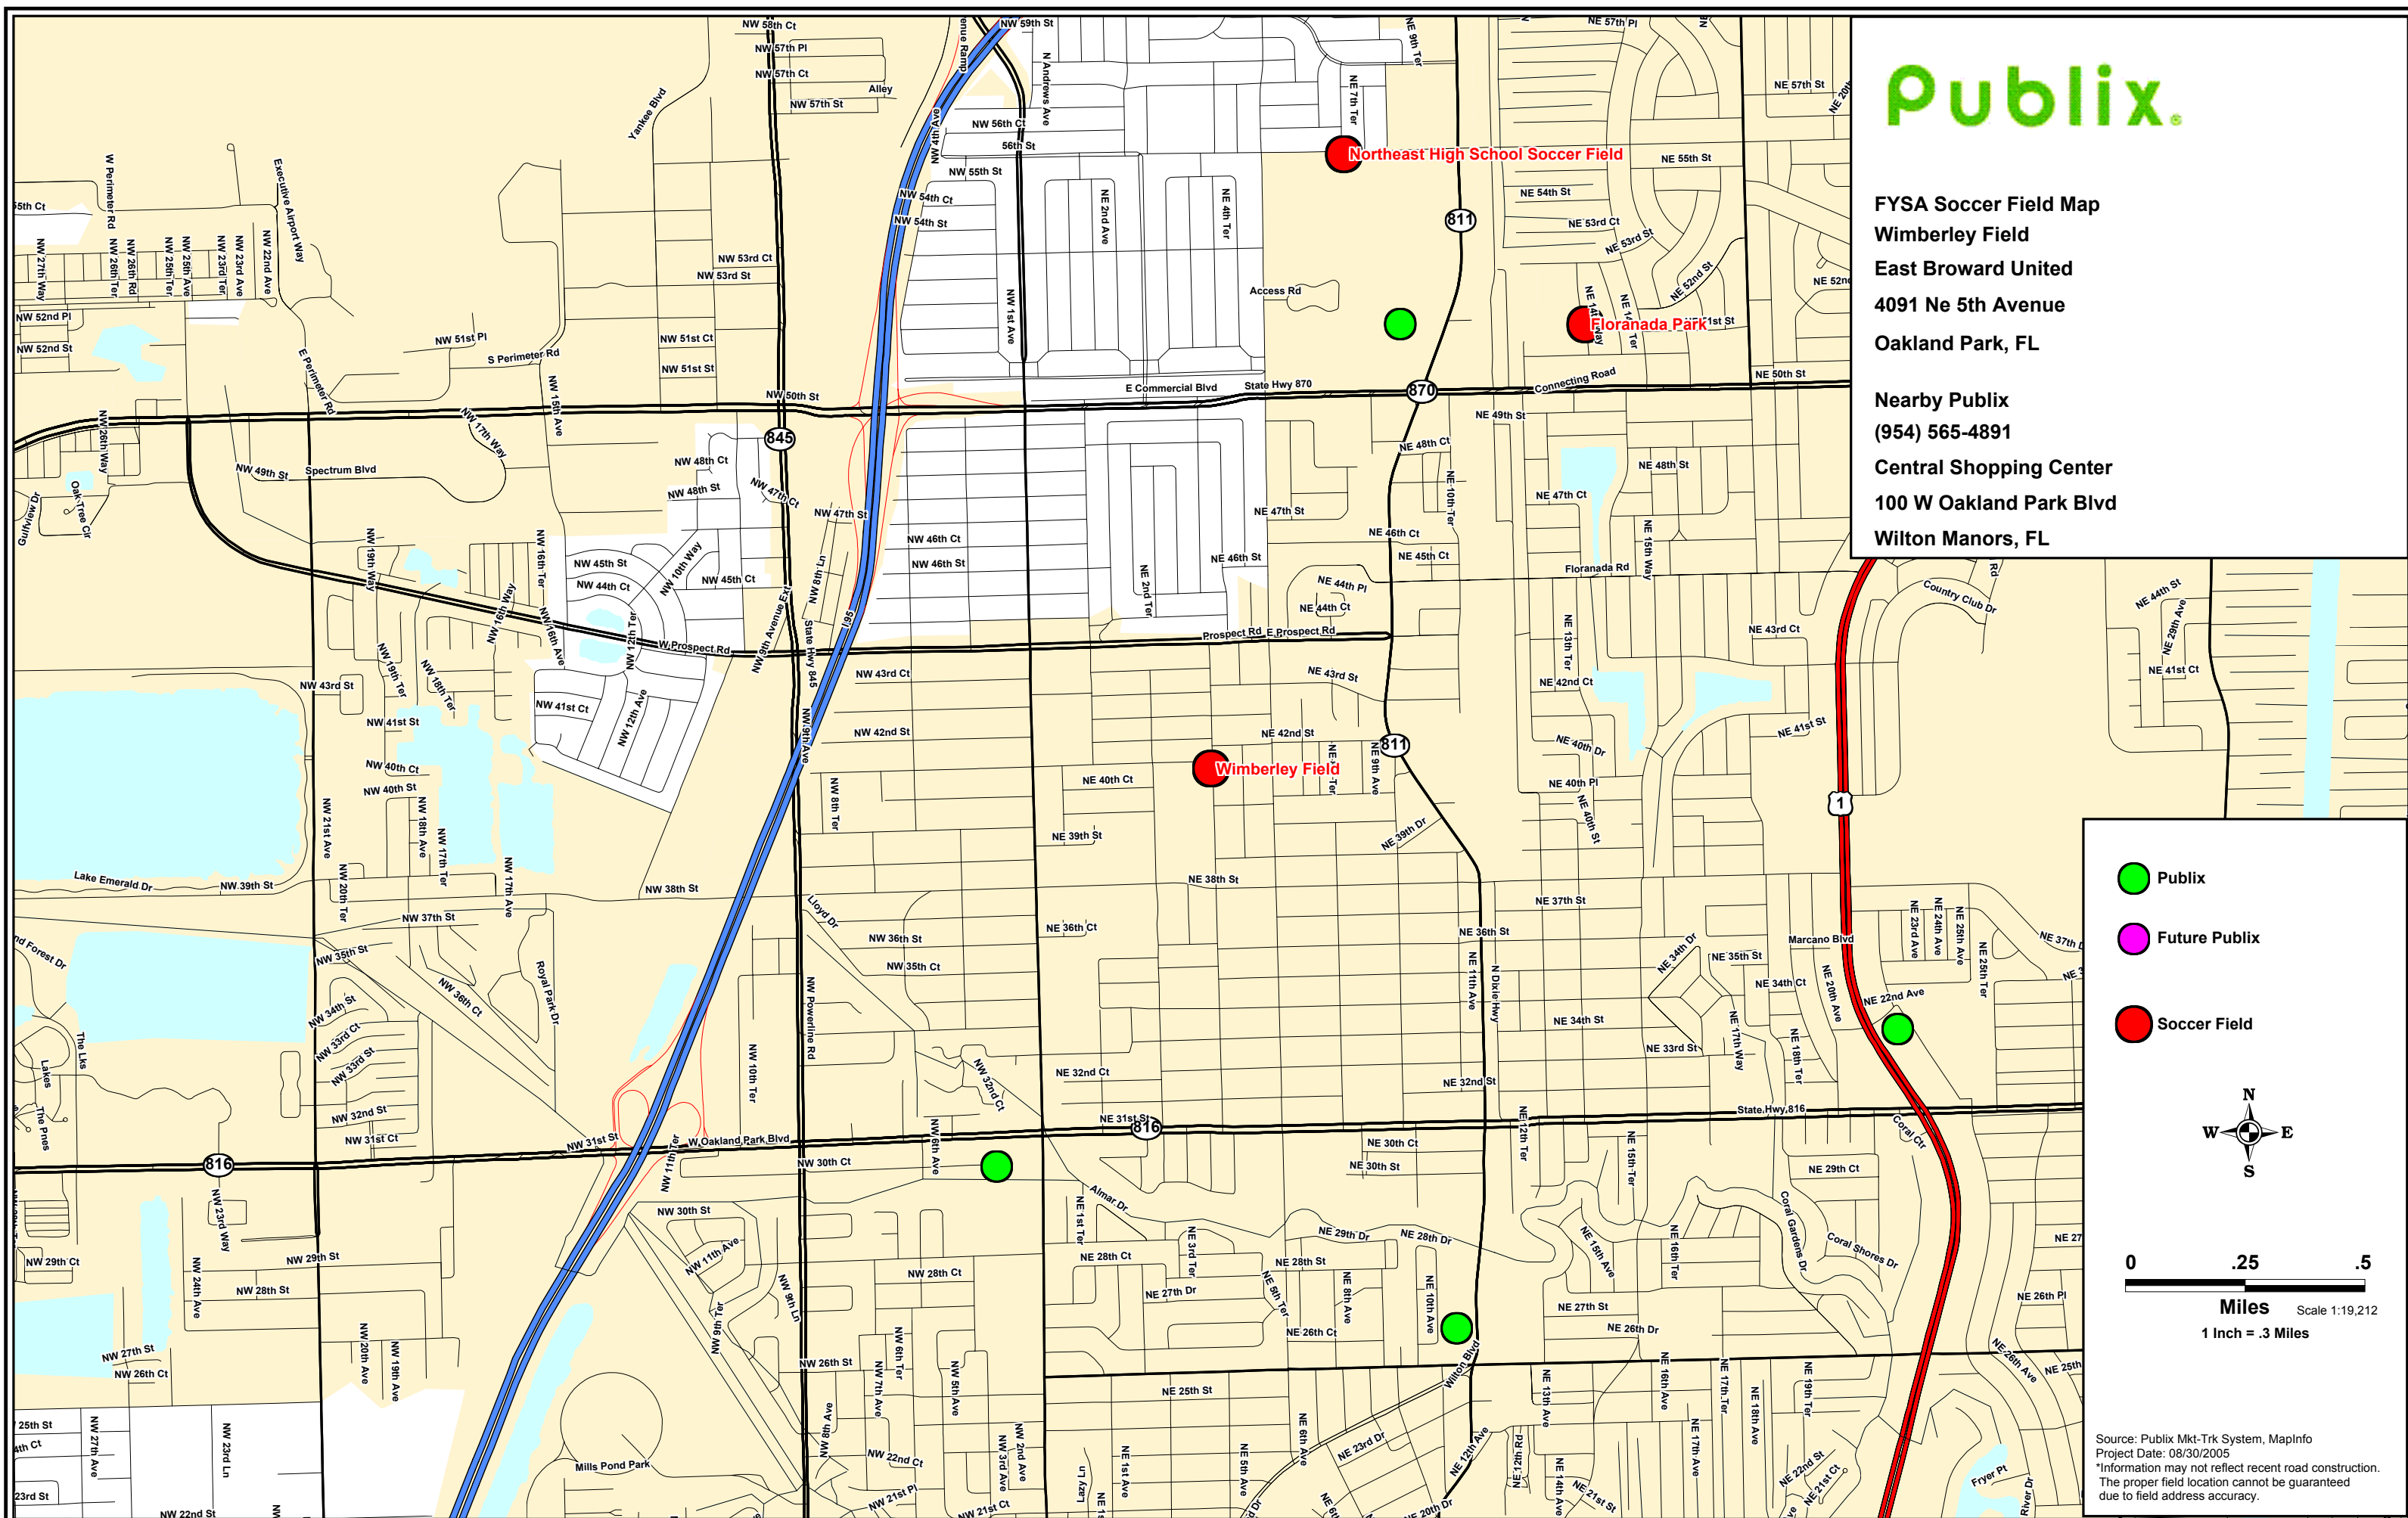

FYSA Soccer Field Map
Wimberley Field
East Broward United
4091 Ne 5th Avenue
Oakland Park, FL

Nearby Publix
(954) 565-4891
Central Shopping Center
100 W Oakland Park Blvd
Wilton Manors, FL

- Publix
- Future Publix
- Soccer Field

Source: Publix Mkt-Trk System, MapInfo
Project Date: 08/30/2005
*Information may not reflect recent road construction.
The proper field location cannot be guaranteed
due to field address accuracy.