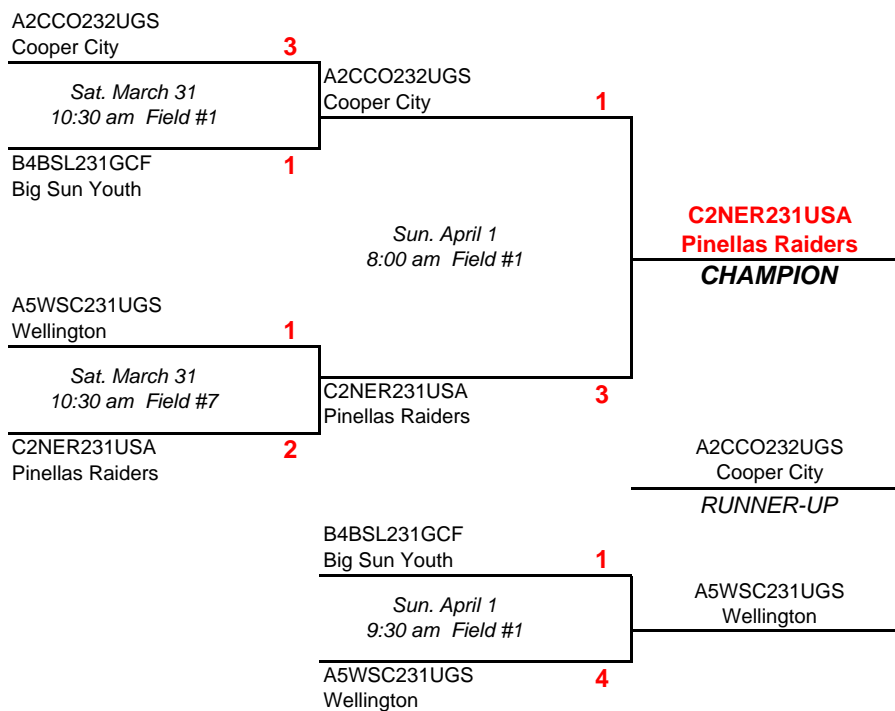

2007 HACKWORTH-DAVIS CUP RESULTS - GIRLS

Pine Island, Plantation

11 Girls

12 Girls

2007 HACKWORTH-DAVIS CUP RESULTS - GIRLS

Pine Island, Plantation

13 Girls

Play as groups of 3; placement determined on total pts (Win=3; Tie=1; Loss=0; +/- 3 goal diff)

14 Girls

2007 HACKWORTH-DAVIS CUP RESULTS - GIRLS

Pine Island, Plantation

15 Girls

16 Girls