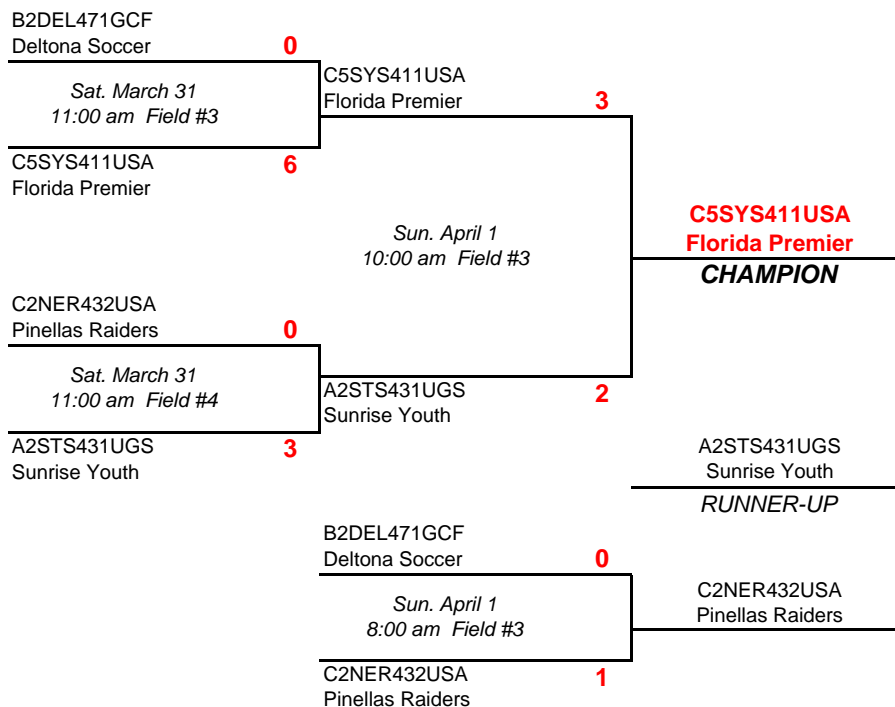

2007 HACKWORTH-DAVIS CUP RESULTS - GIRLS

Pine Island, Plantation

11 Girls

12 Girls

2007 HACKWORTH-DAVIS CUP RESULTS - GIRLS

Pine Island, Plantation

13 Girls

Play as groups of 3; placement determined on total pts (Win=3; Tie=1; Loss=0; +/- 3 goal diff)

14 Girls

2007 HACKWORTH-DAVIS CUP RESULTS - GIRLS

Pine Island, Plantation

15 Girls

16 Girls