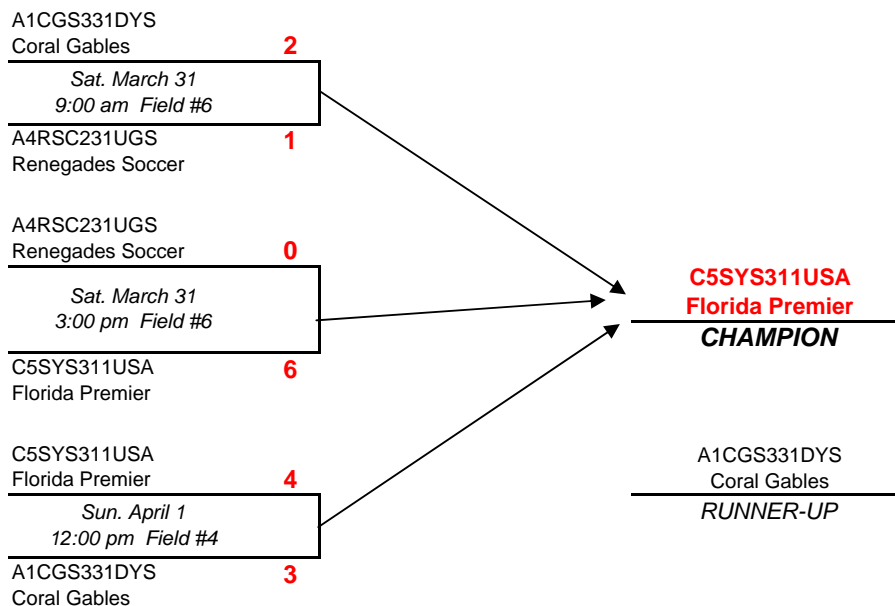

2007 HACKWORTH-DAVIS CUP RESULTS - GIRLS

Pine Island, Plantation

11 Girls

12 Girls

2007 HACKWORTH-DAVIS CUP RESULTS - GIRLS

Pine Island, Plantation

13 Girls

Play as groups of 3; placement determined on total pts (Win=3; Tie=1; Loss=0; +/- 3 goal diff)

14 Girls

2007 HACKWORTH-DAVIS CUP RESULTS - GIRLS

Pine Island, Plantation

15 Girls

16 Girls