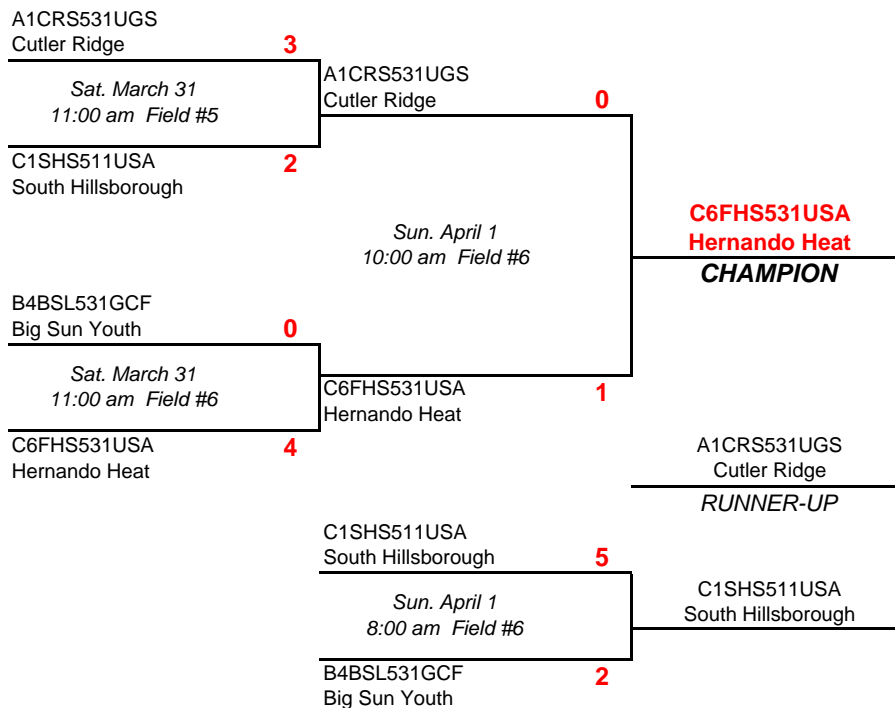

2007 HACKWORTH-DAVIS CUP RESULTS - GIRLS

Pine Island, Plantation

11 Girls

12 Girls

2007 HACKWORTH-DAVIS CUP RESULTS - GIRLS

Pine Island, Plantation

13 Girls

Play as groups of 3; placement determined on total pts (Win=3; Tie=1; Loss=0; +/- 3 goal diff)

14 Girls

2007 HACKWORTH-DAVIS CUP RESULTS - GIRLS

Pine Island, Plantation

15 Girls

16 Girls