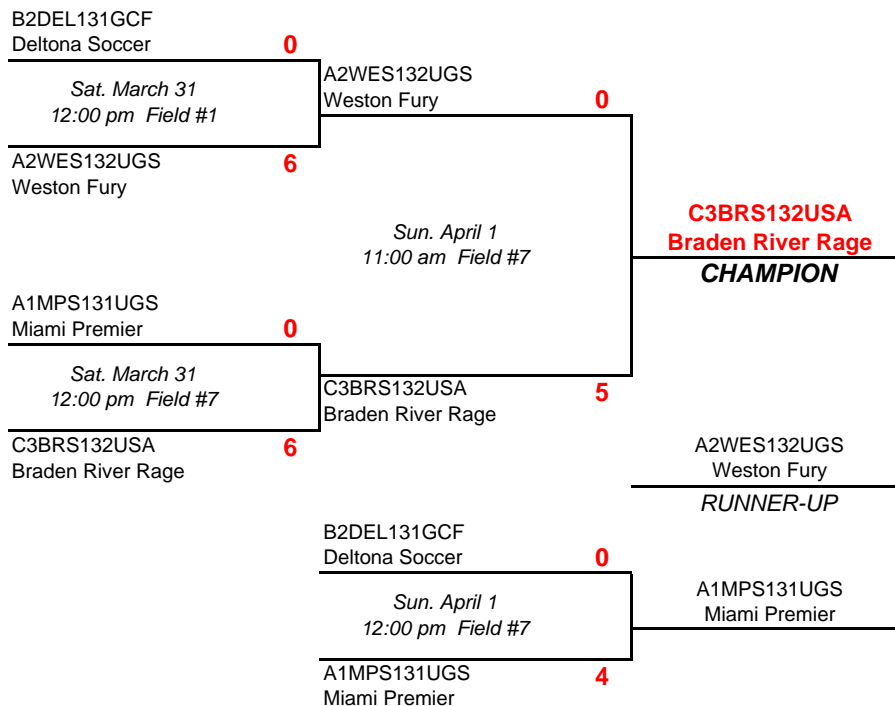

2007 HACKWORTH-DAVIS CUP RESULTS - GIRLS

Pine Island, Plantation

11 Girls

12 Girls

2007 HACKWORTH-DAVIS CUP RESULTS - GIRLS

Pine Island, Plantation

13 Girls

Play as groups of 3; placement determined on total pts (Win=3; Tie=1; Loss=0; +/- 3 goal diff)

14 Girls

2007 HACKWORTH-DAVIS CUP RESULTS - GIRLS

Pine Island, Plantation

15 Girls

16 Girls