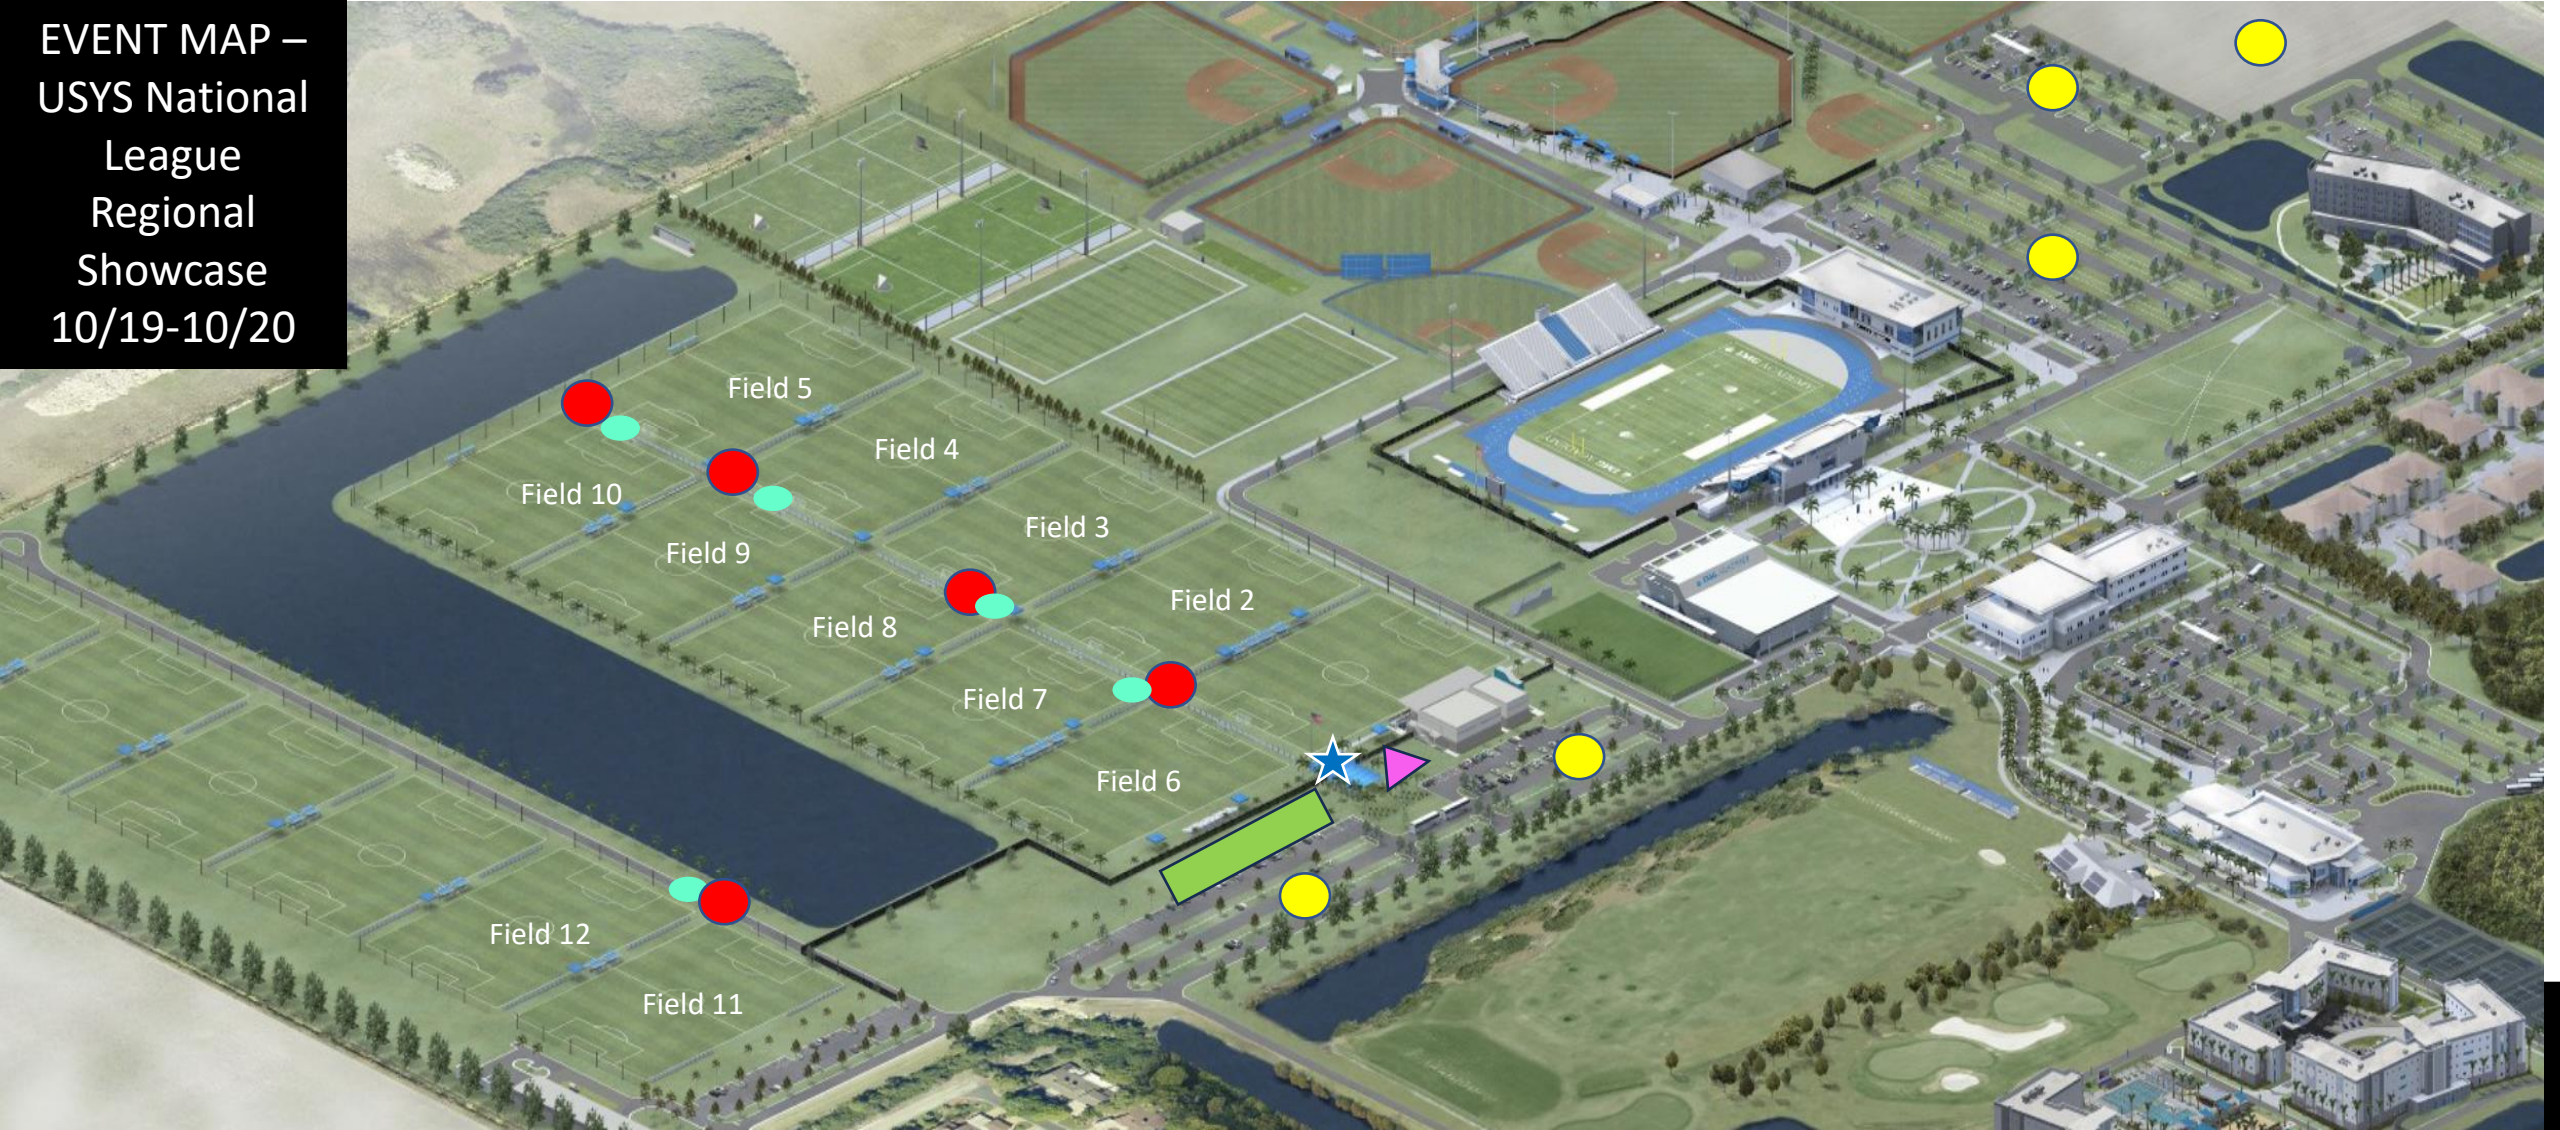

**EVENT MAP –
USYS National
League
Regional
Showcase
10/19-10/20**

Main Tournament Entrance

Food vendors

Restrooms

Parking

Merchandise tent